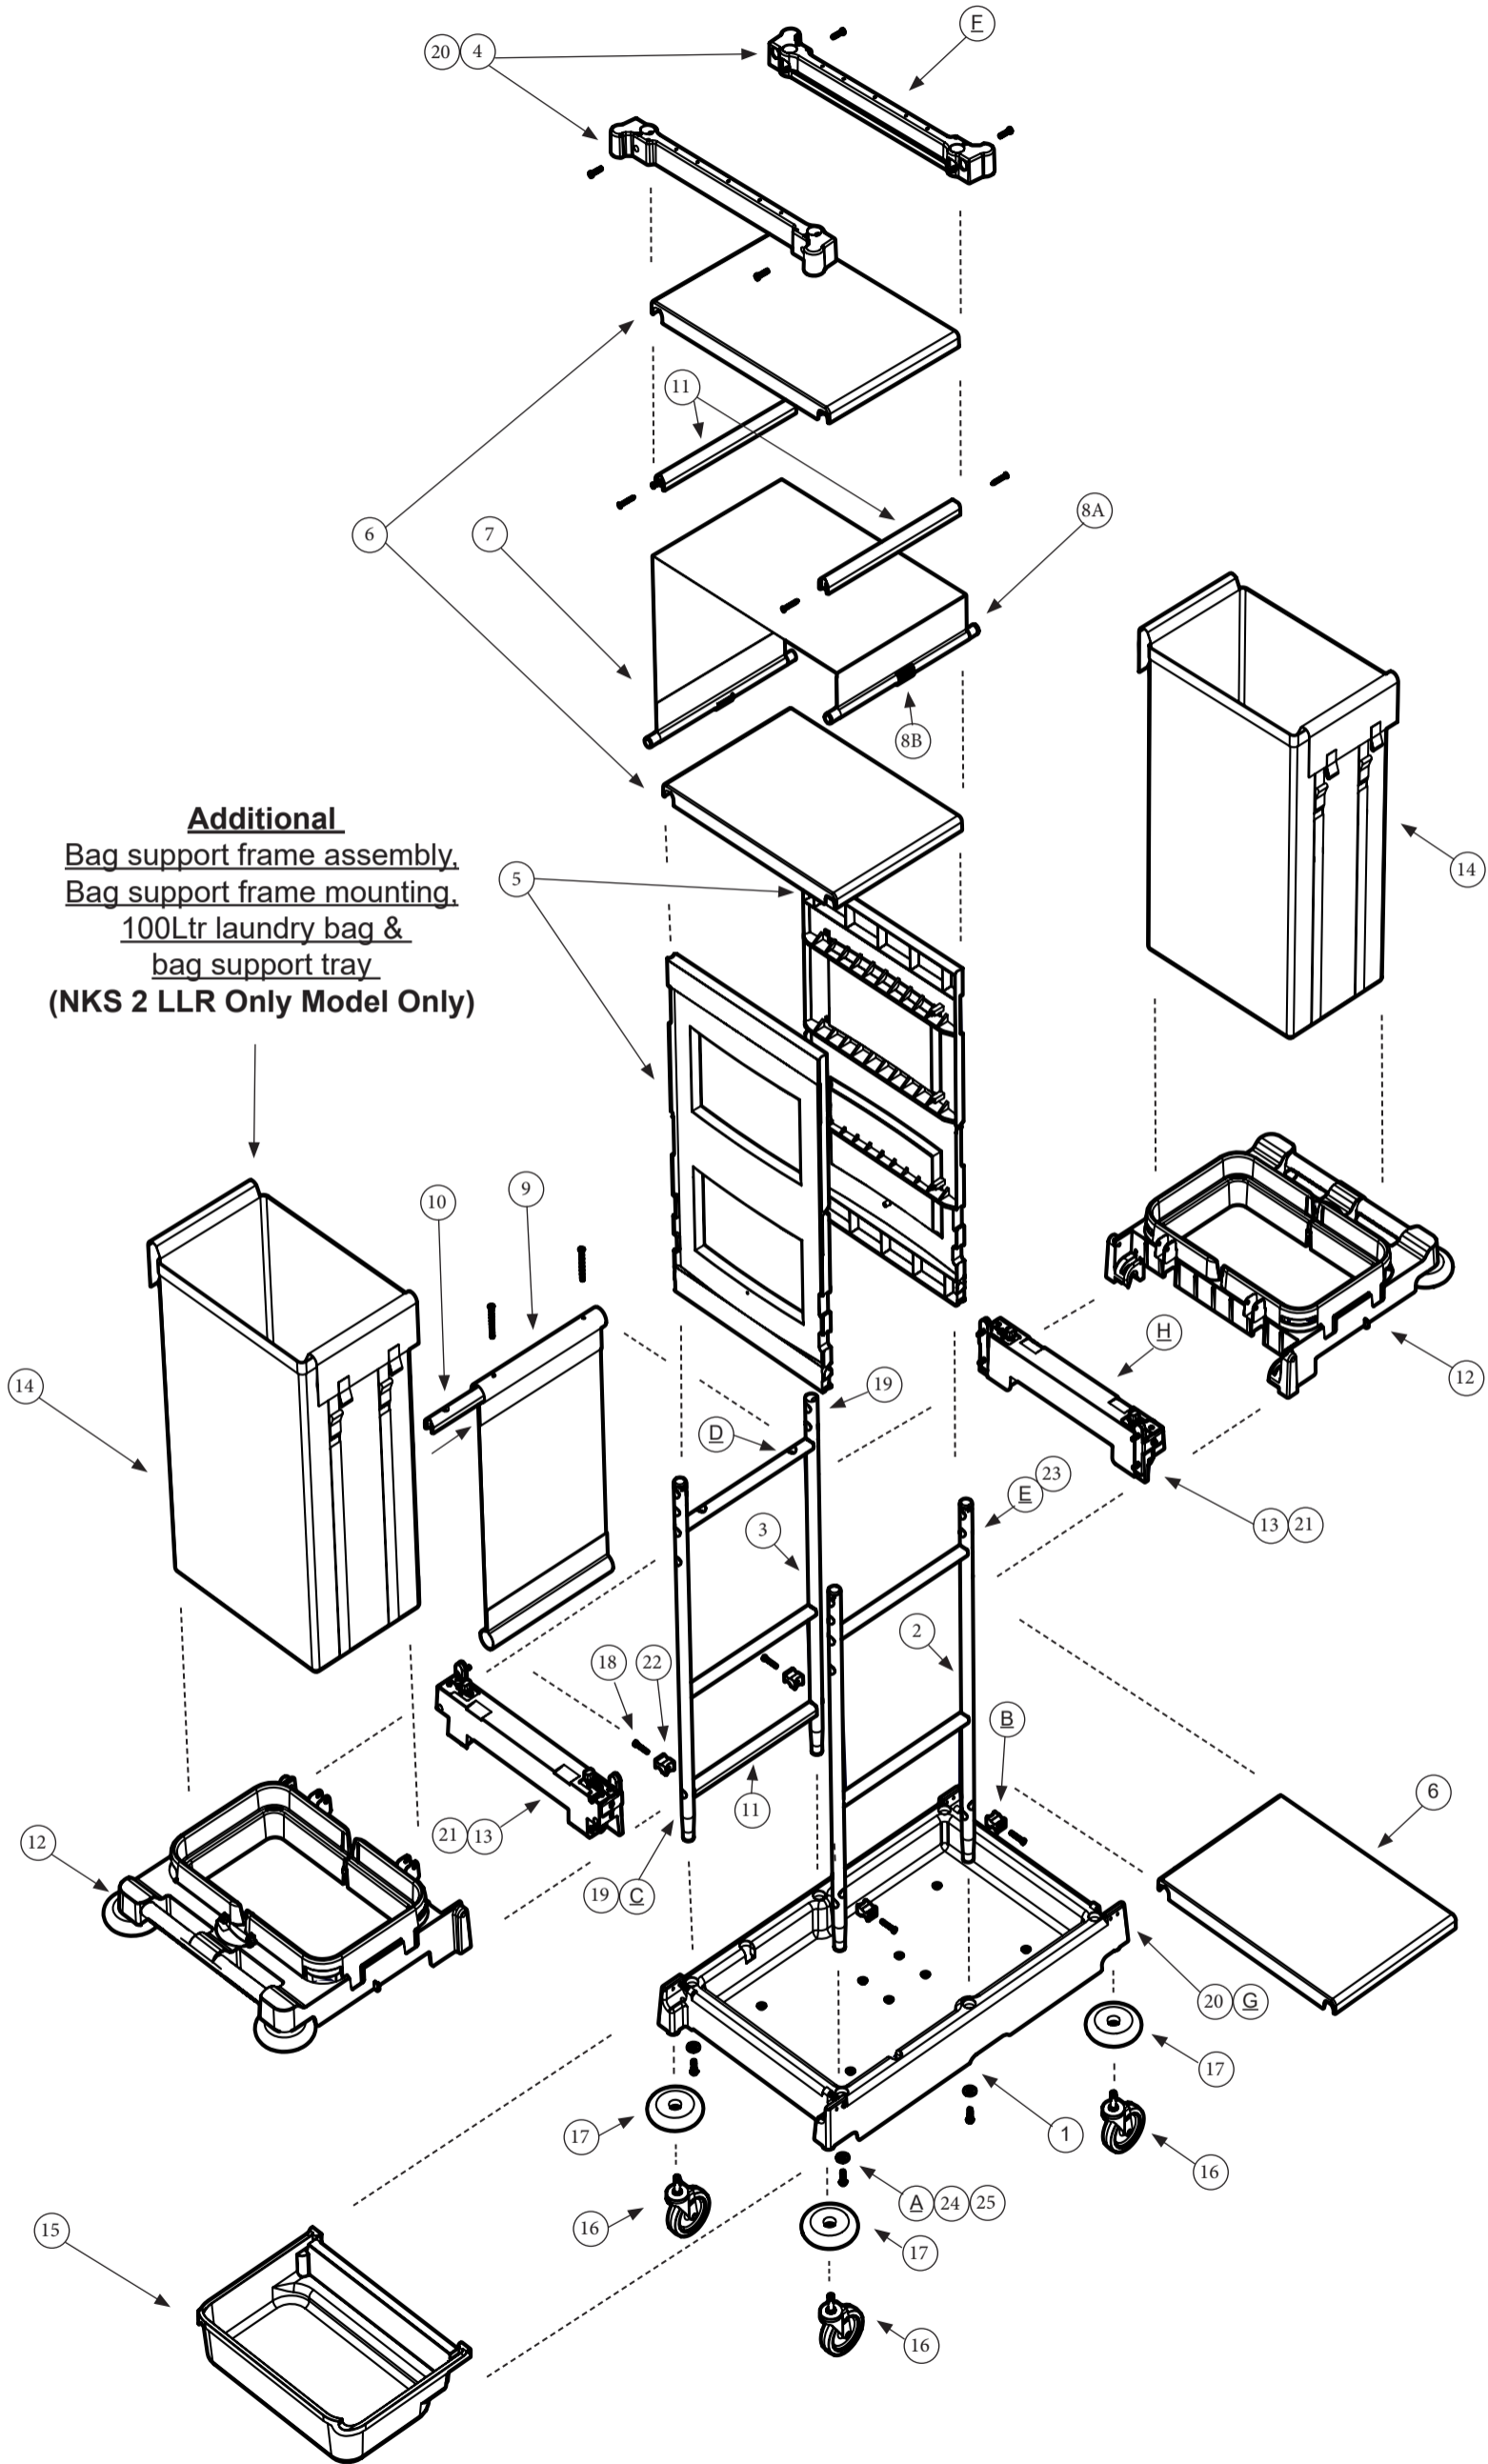

Exploded Spare NKS 1 & 2 LLR

NKS 1 & 2 LLR Exploded Details

Detail Views A To K

Notes:-
 1. See page 2 of 2 for items list and part numbers.

Revision	A01
Part Number	913670

www.numatic.co.uk

Exploded Spare NKS 1 & 2 LLR

NKS 1 & 2 LLR Items Table & Part Numbers

Item Number	Item Description	Part Number	Quantity	Trolley Model
1	Large black reflo trolley base	910010	1	NKS 1 & 2 LLR
2	Front upright weld assembly mild steel painted silver	906535	1	NKS 1 & 2 LLR
3	Rear upright weld assembly mild steel painted silver	906536	1	NKS 1 & 2 LLR
4	Door mounting black	913168	2	NKS 1 & 2 LLR
5	Servokeeper panel (short) black	913186	2	NKS 1 & 2 LLR
6	Shelf (Narrow)	223105	3	NKS 1 & 2 LLR
7	Sliding Cover Assembly	906991	1	NKS 1 & 2 LLR
8A	Cover pull tube painted silver (380mm)	906532	2	NKS 1 & 2 LLR
8B	19mm Diameter tube profile x 40mm long	206495	2	NKS 1 & 2 LLR
9	Nukeeper rear cover (Single - Dark Grey)	906446	1	NKS 1 & 2 LLR
10	Tie-bar dark grey short (Nylon)	223117	1	NKS 1 & 2 LLR
11	Tie-bar dark grey plain short (Nylon)	223116	3	NKS 1 & 2 LLR
12	Bag support frame assembly (Black)	910713	1	NKS 1 & 2 LLR
13	Bag support frame mounting moulding (Black reflo)	910707	1	NKS 1 & 2 LLR
14	100 Ltr Heavy duty laundry bag (Grey)	918001	1	NKS 1 & 2 LLR
16	4 Inch stem fitting castor	911354	4	NKS 1 & 2 LLR
17	Buffer moulding	204030	4	NKS 1 & 2 LLR
18	Mounting Block Moulding	223212	4	NKS 1 & 2 LLR
19	No.8 1 & 1/2 Inch long raised countersunk self tap screw	219839	-	NKS 1 & 2 LLR
20	M5 x 25mm Long pozi pan screw	219057	-	NKS 1 & 2 LLR
21	M5 x 30mm Pozi countersunk Z/PL screw	904520	-	NKS 1 & 2 LLR
22	M5 x 35mm Long pozi pan screw	220033	-	NKS 1 & 2 LLR
23	M6 x 70mm Long pozi pan countersunk screw	219422	-	NKS 1 & 2 LLR
24	M8 x 25mm Long socket bolt	219555	-	NKS 1 & 2 LLR
25	M8 Washer	221154	-	NKS 1 & 2 LLR