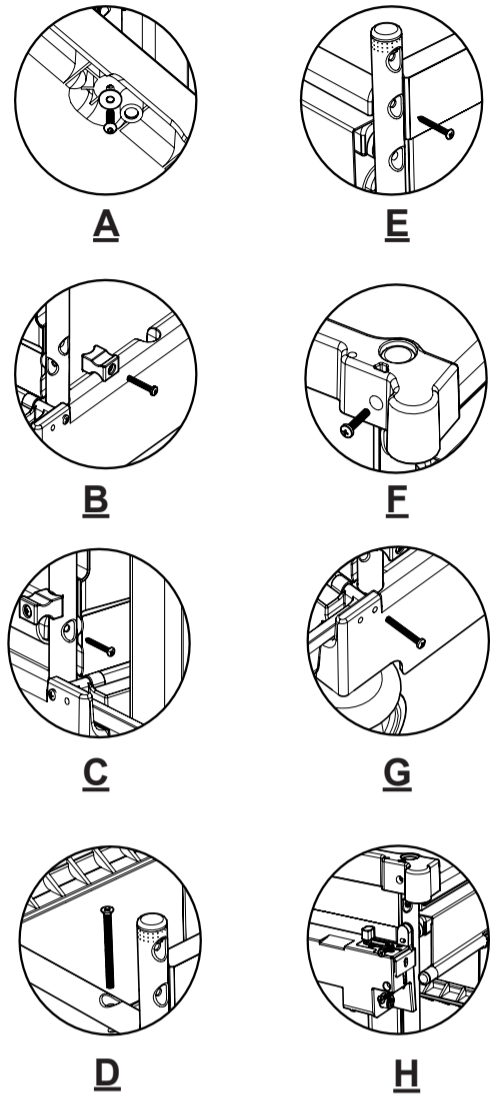

Exploded Spare NKS 1 & 2 LLR

NKS 1 & 2 LLR Exploded Details

Detail Views A To K

Notes:-
 1. See page 2 of 2 for items list and part numbers.

Revision	A01
Part Number	913670

www.numatic.co.uk

Exploded Spare NKS 1 & 2 LLR

NKS 1 & 2 LLR Items Table & Part Numbers

Item Number	Item Description	Part Number	Quantity	Trolley Model
1	Large black reflo trolley base	910010	1	NKS 1 & 2 LLR
2	Front upright weld assembly mild steel painted silver	906535	1	NKS 1 & 2 LLR
3	Rear upright weld assembly mild steel painted silver	906536	1	NKS 1 & 2 LLR
4	Door mounting black	913168	2	NKS 1 & 2 LLR
5	Servokeeper panel (short) black	913186	2	NKS 1 & 2 LLR
6	Shelf (Narrow)	223105	3	NKS 1 & 2 LLR
7	Sliding Cover Assembly	906991	1	NKS 1 & 2 LLR
8A	Cover pull tube painted silver (380mm)	906532	2	NKS 1 & 2 LLR
8B	19mm Diameter tube profile x 40mm long	206495	2	NKS 1 & 2 LLR
9	Nukeeper rear cover (Single - Dark Grey)	906446	1	NKS 1 & 2 LLR
10	Tie-bar dark grey short (Nylon)	223117	1	NKS 1 & 2 LLR
11	Tie-bar dark grey plain short (Nylon)	223116	3	NKS 1 & 2 LLR
12	Bag support frame assembly (Black)	910713	1	NKS 1 & 2 LLR
13	Bag support frame mounting moulding (Black reflo)	910707	1	NKS 1 & 2 LLR
14	100 Ltr Heavy duty laundry bag (Grey)	918001	1	NKS 1 & 2 LLR
16	4 Inch stem fitting castor	911354	4	NKS 1 & 2 LLR
17	Buffer moulding	204030	4	NKS 1 & 2 LLR
18	Mounting Block Moulding	223212	4	NKS 1 & 2 LLR
19	No.8 1 & 1/2 Inch long raised countersunk self tap screw	219839	-	NKS 1 & 2 LLR
20	M5 x 25mm Long pozi pan screw	219057	-	NKS 1 & 2 LLR
21	M5 x 30mm Pozi countersunk Z/PL screw	904520	-	NKS 1 & 2 LLR
22	M5 x 35mm Long pozi pan screw	220033	-	NKS 1 & 2 LLR
23	M6 x 70mm Long pozi pan countersunk screw	219422	-	NKS 1 & 2 LLR
24	M8 x 25mm Long socket bolt	219555	-	NKS 1 & 2 LLR
25	M8 Washer	221154	-	NKS 1 & 2 LLR