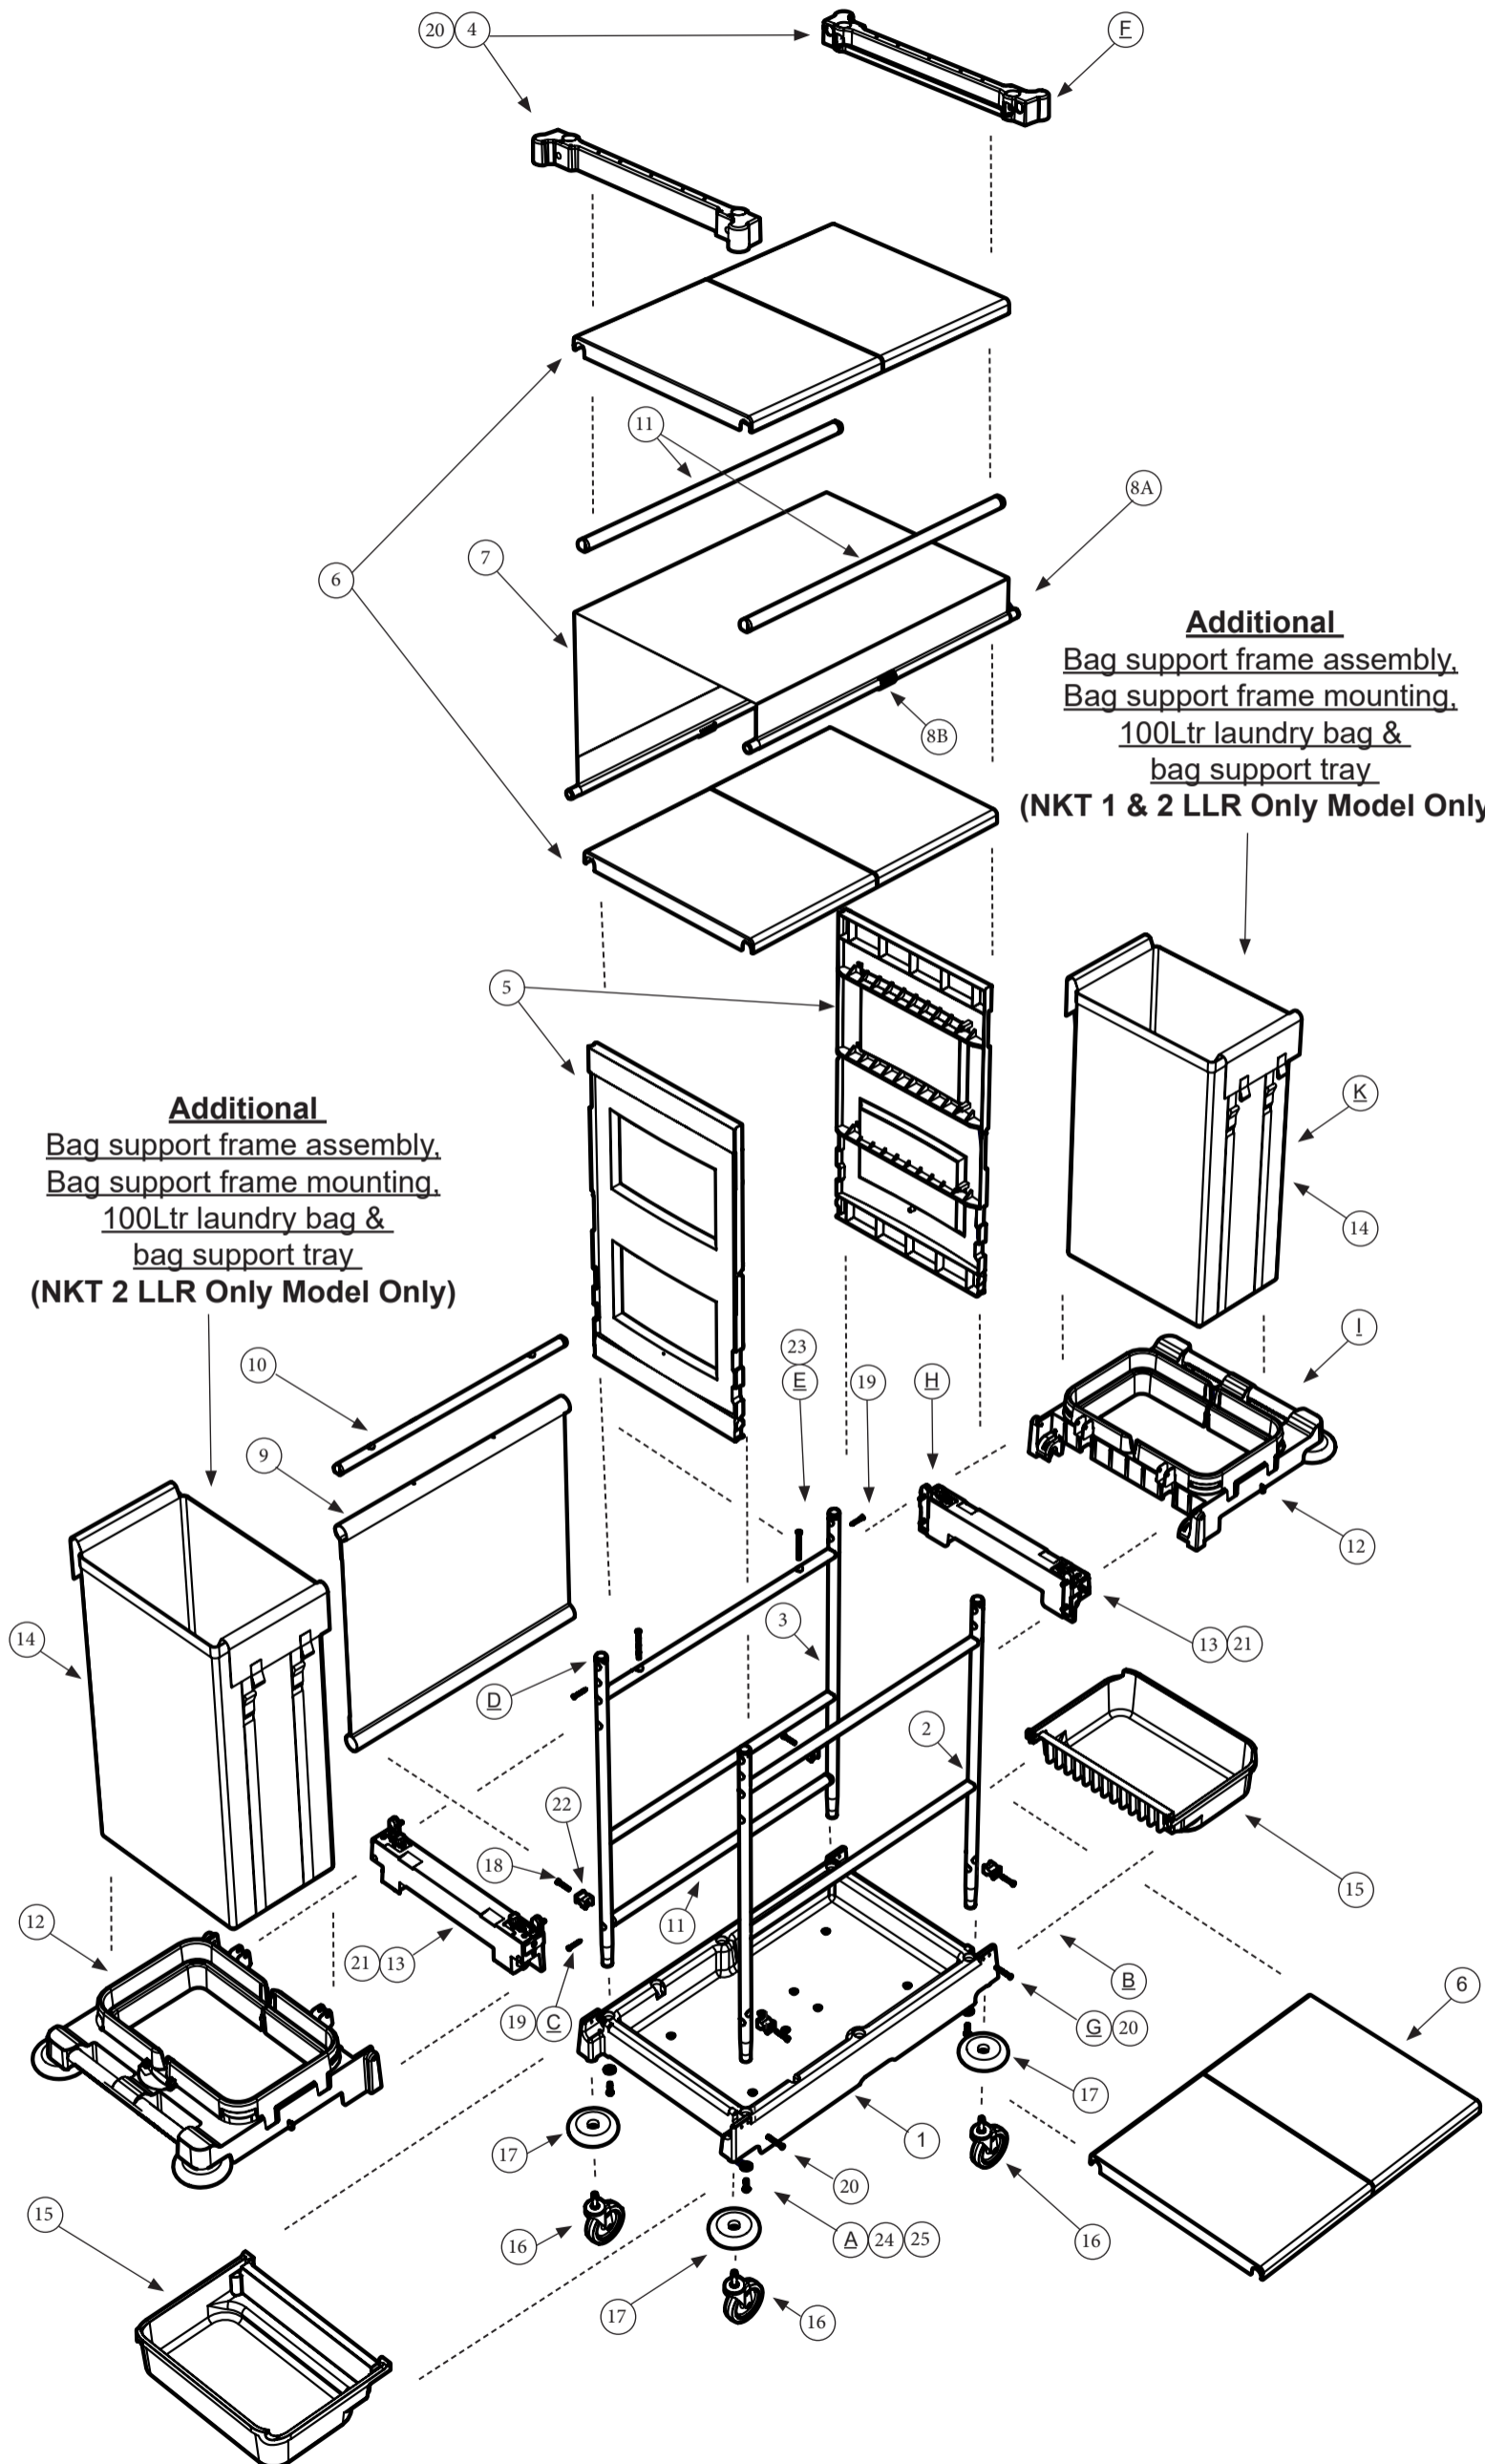

Exploded Spare NKT 0/1/2 LLR

NKT 0/1/2 LLR Exploded Details

Detail Views A To K

A

E

B

G

C

H

D

I

E

K

Notes:-

1. See page 2 of 2 for items list and part numbers.

Revision	A01
Part Number	913672

Item Number	Item Description	Part Number	Quantity	Trolley Model
1	Large trolley base (Grey)	910255	1	NKT 0/1/2 LLR
2	Front upright weld assembly mild steel painted silver	906550	1	NKT 0/1/2 LLR
3	Rear upright weld assembly mild steel painted silver	906551	1	NKT 0/1/2 LLR
4	Door mount (Dark Grey)	223390	2	NKT 0/1/2 LLR
5	Nukeeper sliding cover (Twin - Dark grey)	906450	1	NKT 0/1/2 LLR
6	Shelf (Wide)	223106	6	NKT 0/1/2 LLR
7	Sliding Cover Assembly	906993	1	NKT 0/1/2 LLR
8A	Cover pull tube painted silver (743mm)	906548	2	NKT 0/1/2 LLR
8B	19mm Diameter tube profile x 40mm long	206495	2	NKT 0/1/2 LLR
9	Nukeeper rear cover (Twin - Dark Grey)	906447	1	NKT 0/1/2 LLR
10	Skt upper rear tie- bar (M/S) painted silver	318682	1	NKT 0/1/2 LLR
11	Tie-bar M/S painted silver	318609	3	NKT 0/1/2 LLR
12	Bag support frame assembly (Grey)	904613	1	NKT 0/1/2 LLR
13	Bag support frame mounting assembly (grey)	904612	1	NKT 0/1/2 LLR
14	100 Ltr Heavy duty laundry bag (Grey)	918001	1	NKT 0/1/2 LLR
15	Bag support tray	227971	1	NKT 0/1/2 LLR
16	4 Inch stem fitting castor	911354	4	NKT 0/1/2 LLR
17	Buffer moulding	204030	4	NKT 0/1/2 LLR
18	Mounting Block Moulding	223212	4	NKT 0/1/2 LLR
19	No.8 1 & 1/2 Inch long raised countersunk self tap screw	219839	-	NKT 0/1/2 LLR
20	M5 x 25mm Long pozi pan screw	219057	-	NKT 0/1/2 LLR
21	M5 x 30mm Pozi countersunk Z/PL screw	904520	-	NKT 1/2 LLR
22	M5 x 35mm Long pozi pan screw	220033	-	NKT 0/1/2 LLR
23	M6 x 70mm Long pozi pan countersunk screw	219422	-	NKT 0/1/2 LLR
24	M8 x 25mm Long socket bolt	219555	-	NKT 0/1/2 LLR
25	M8 Washer	221154	-	NKT 0/1/2 LLR