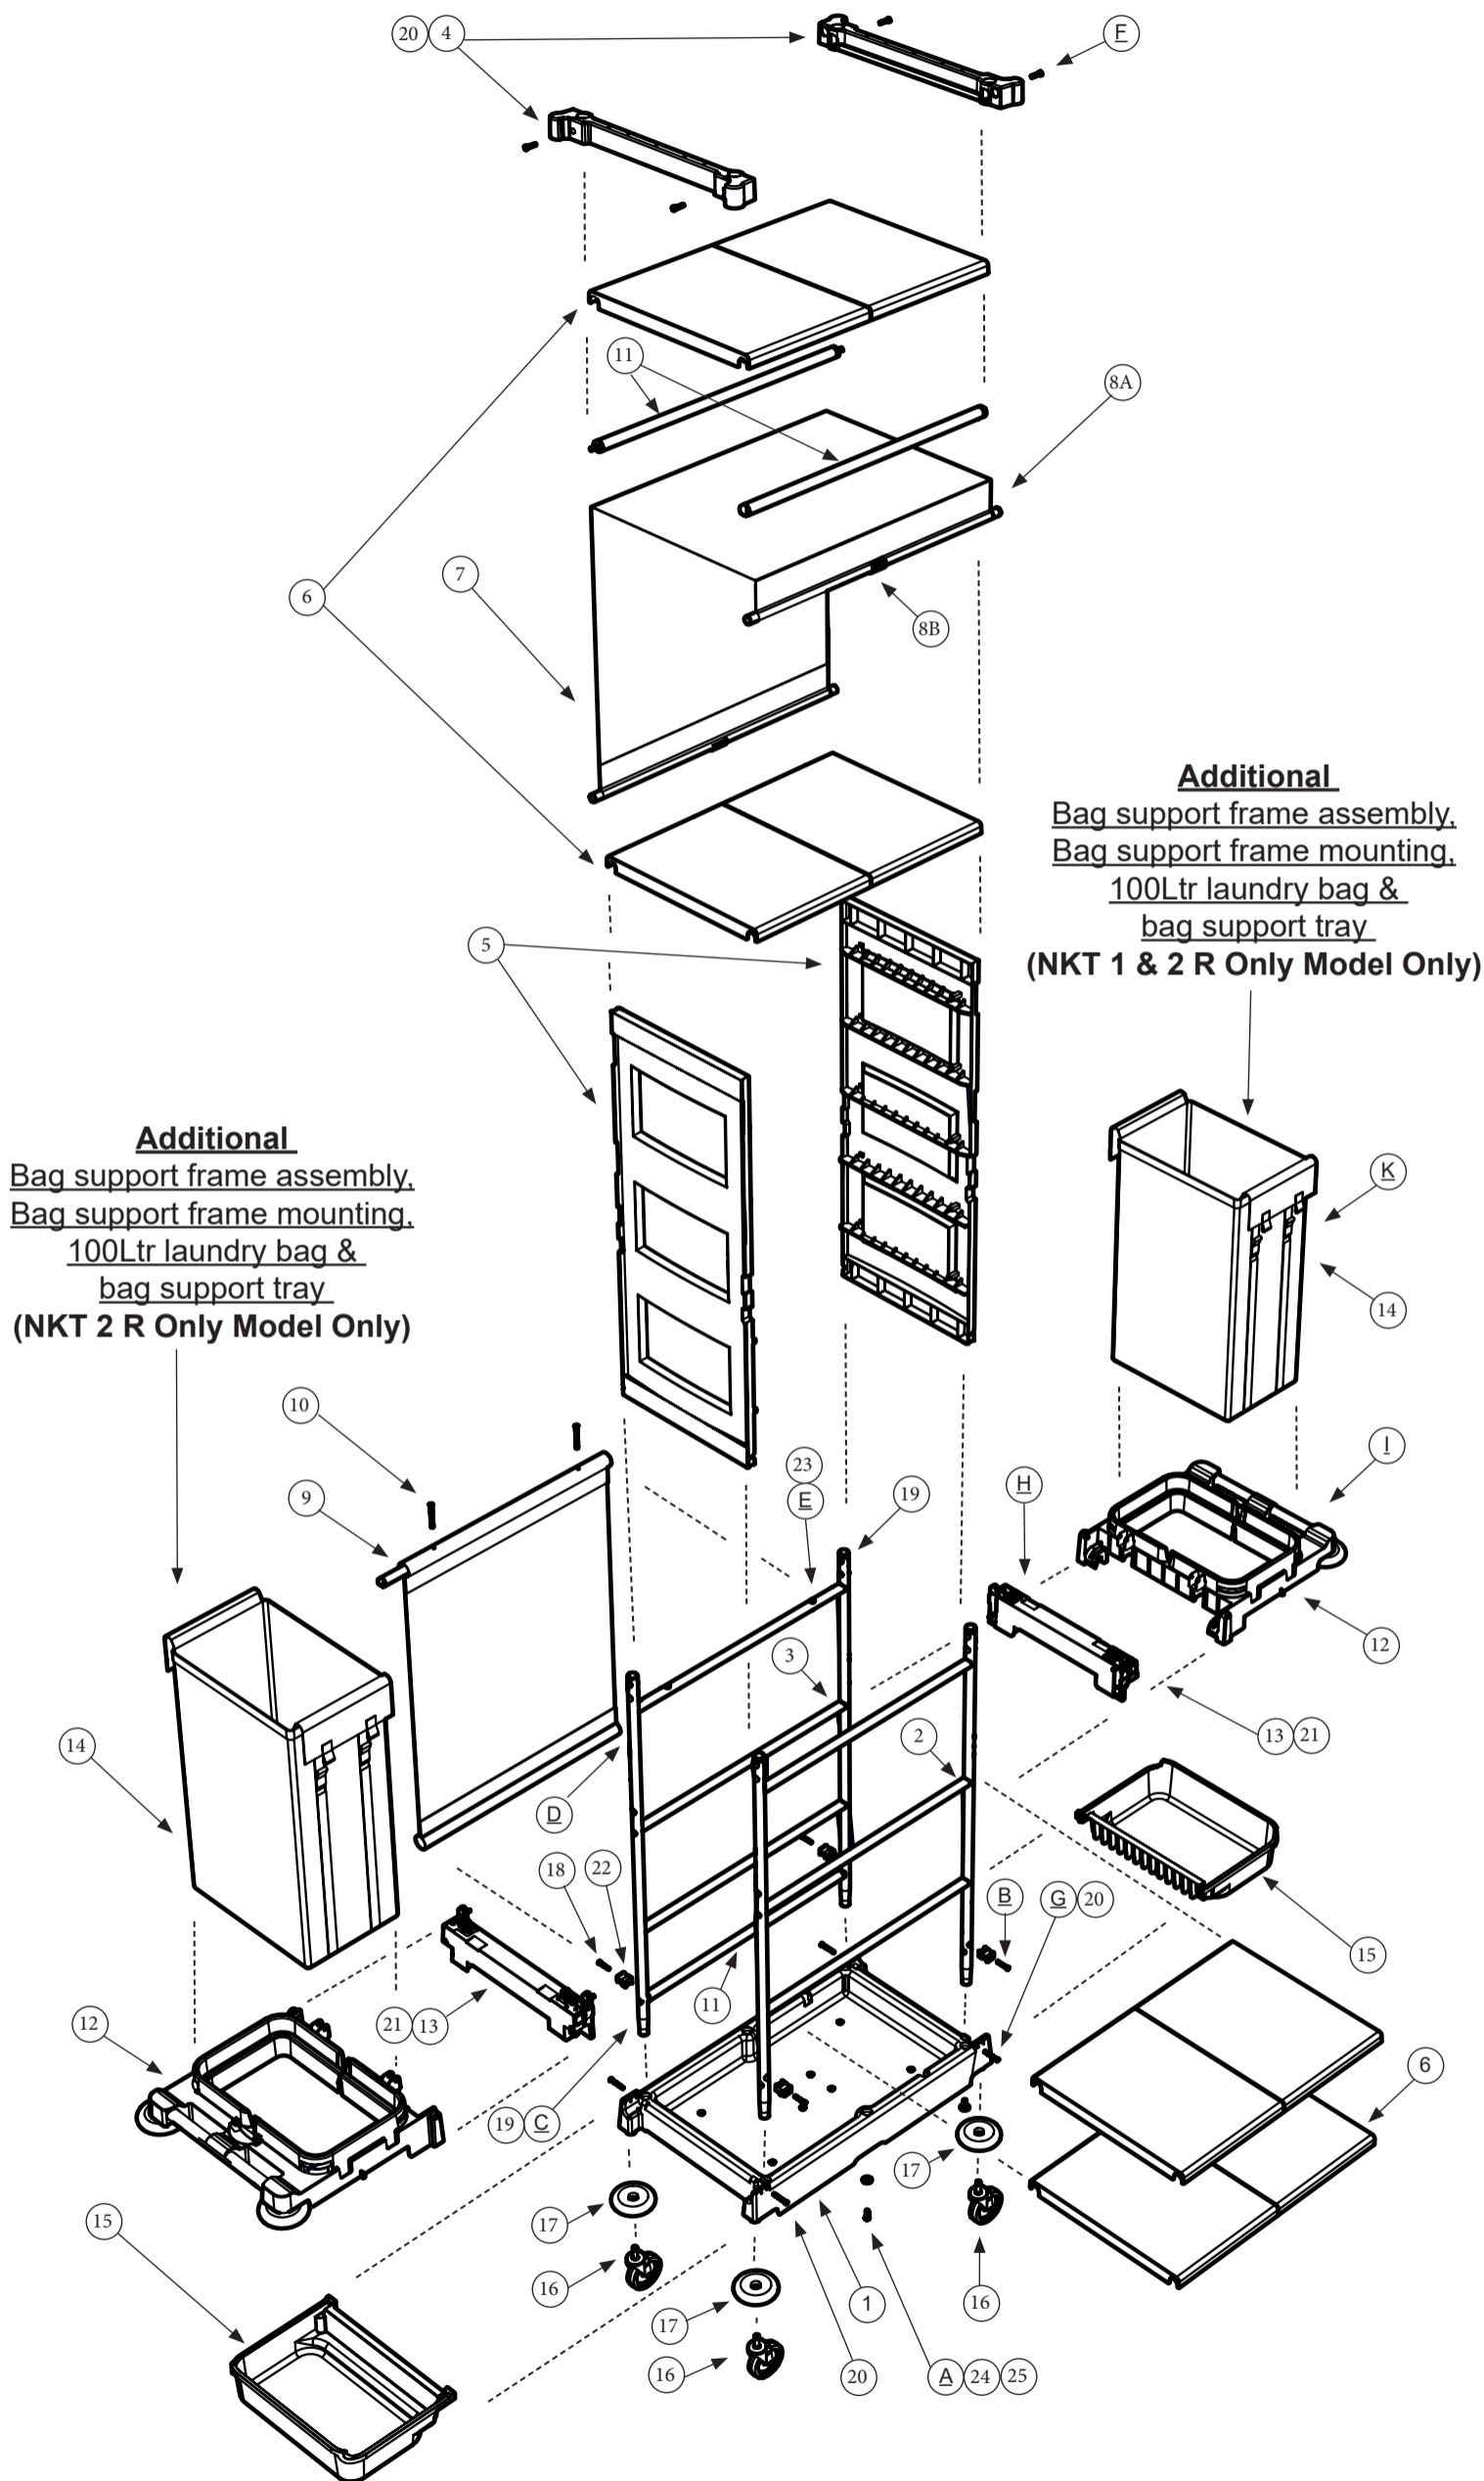

Exploded Spare NKT 0/1/2 R

NKT 0/1/2 R Exploded Details

Detail Views A To K

Notes:-

1. See page 2 of 2 for items list and part numbers.

Revision	A02
Part Number	913673

www.numatic.co.uk

Numatic International Limited,
Chard, Somerset, TA20 2GB
Telephone: 01460 68600
Fax: 01460 68458

Specification subject to change without prior notice
www.numatic.co.uk © Numatic International Limited

Exploded Spare NKT 0/1/2 R

NKT 0/1/2 R Items Table & Part Numbers

Item Number	Item Description	Part Number	Quantity	Trolley Model
1	Large trolley base (Grey)	910255	1	NKT 0/1/2 R
2	Front upright weld assembly mild steel painted silver	906541	1	NKT 0/1/2 R
3	Rear upright weld assembly mild steel painted silver	906543	1	NKT 0/1/2 R
4	Door mount (Dark Grey)	223390	2	NKT 0/1/2 R
5	Panel Tall Black	913169	2	NKT 0/1/2 R
6	Shelf (Wide)	223106	8	NKT 0/1/2 R
7	Sliding Cover Assembly	906989	1	NKT 0/1/2 R
8A	Cover pull tube painted silver (743mm)	906548	2	NKT 0/1/2 R
8B	19mm Diameter tube profile x 40mm long	206495	2	NKT 0/1/2 R
9	Servokeeper rear cover (Twin - Dark Grey)	206307	1	NKT 0/1/2 R
10	Skt upper rear tie- bar (M/S) painted silver	318682	1	NKT 0/1/2 R
11	Tie-bar M/S painted silver	318609	3	NKT 0/1/2 R
12	Bag support frame assembly (Grey)	904613	1	NKT 0/1/2 R
13	Bag support frame mounting assembly (grey)	904612	1	NKT 0/1/2 R
14	100 Ltr Heavy duty laundry bag (Grey)	918001	1	NKT 0/1/2 R
15	Bag support tray	227971	1	NKT 0/1/2 R
16	4 Inch stem fitting castor	204062	4	NKT 0/1/2 R
17	Buffer moulding	204030	4	NKT 0/1/2 R
18	Mounting Block Moulding	223212	4	NKT 0/1/2 R
19	No.8 1 & 1/2 Inch long raised countersunk self tap screw	219839	-	NKT 0/1/2 R
20	M5 x 25mm Long pozi pan screw	219057	-	NKT 0/1/2 R
21	M5 x 30mm Pozi countersunk Z/PL screw	904520	-	NKT 1/2 R
22	M5 x 35mm Long pozi pan screw	220033	-	NKT 0/1/2 R
23	M6 x 70mm Long pozi pan countersunk screw	219422	-	NKT 0/1/2 R
24	M8 x 25mm Long socket bolt	219555	-	NKT 0/1/2 R
25	M8 Washer	221154	-	NKT 0/1/2 R