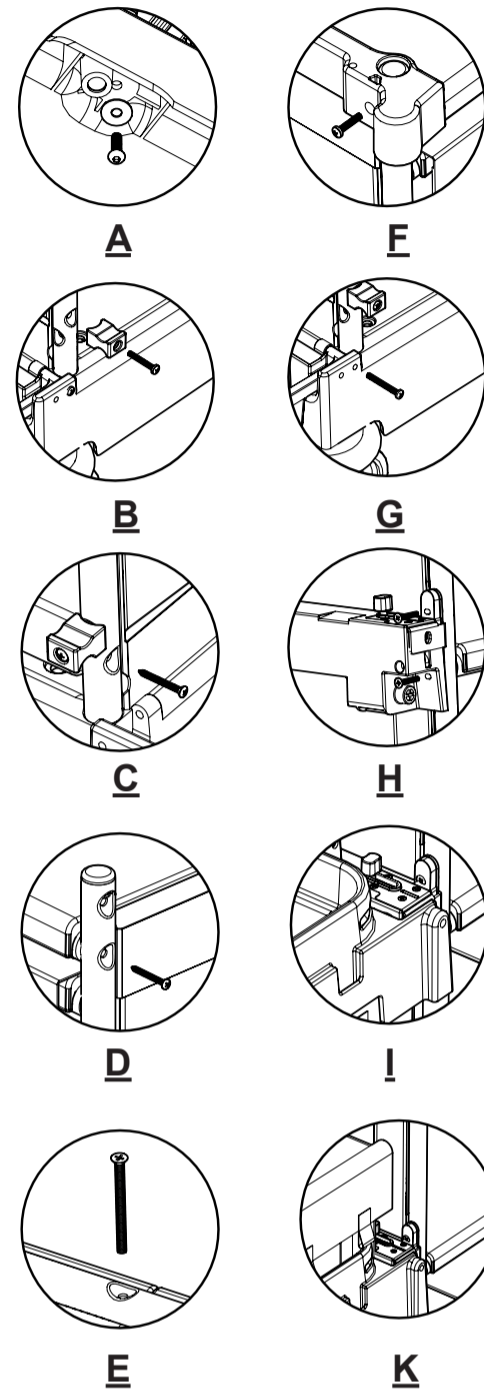

Exploded Spare NKT 0/1/2 R

NKT 0/1/2 R Exploded Details

Detail Views A To K

Notes:-

1. See page 2 of 2 for items list and part numbers.

Revision	A02
Part Number	913673

www.numatic.co.uk

Numatic International Limited,
Chard, Somerset, TA20 2GB
Telephone: 01460 68600
Fax: 01460 68458

Specification subject to change without prior notice
www.numatic.co.uk © Numatic International Limited

Exploded Spare NKT 0/1/2 R

NKT 0/1/2 R Items Table & Part Numbers

Item Number	Item Description	Part Number	Quantity	Trolley Model
1	Large trolley base (Grey)	910255	1	NKT 0/1/2 R
2	Front upright weld assembly mild steel painted silver	906541	1	NKT 0/1/2 R
3	Rear upright weld assembly mild steel painted silver	906543	1	NKT 0/1/2 R
4	Door mount (Dark Grey)	223390	2	NKT 0/1/2 R
5	Panel Tall Black	913169	2	NKT 0/1/2 R
6	Shelf (Wide)	223106	8	NKT 0/1/2 R
7	Sliding Cover Assembly	906989	1	NKT 0/1/2 R
8A	Cover pull tube painted silver (743mm)	906548	2	NKT 0/1/2 R
8B	19mm Diameter tube profile x 40mm long	206495	2	NKT 0/1/2 R
9	Servokeeper rear cover (Twin - Dark Grey)	206307	1	NKT 0/1/2 R
10	Skt upper rear tie- bar (M/S) painted silver	318682	1	NKT 0/1/2 R
11	Tie-bar M/S painted silver	318609	3	NKT 0/1/2 R
12	Bag support frame assembly (Grey)	904613	1	NKT 0/1/2 R
13	Bag support frame mounting assembly (grey)	904612	1	NKT 0/1/2 R
14	100 Ltr Heavy duty laundry bag (Grey)	918001	1	NKT 0/1/2 R
15	Bag support tray	227971	1	NKT 0/1/2 R
16	4 Inch stem fitting castor	204062	4	NKT 0/1/2 R
17	Buffer moulding	204030	4	NKT 0/1/2 R
18	Mounting Block Moulding	223212	4	NKT 0/1/2 R
19	No.8 1 & 1/2 Inch long raised countersunk self tap screw	219839	-	NKT 0/1/2 R
20	M5 x 25mm Long pozi pan screw	219057	-	NKT 0/1/2 R
21	M5 x 30mm Pozi countersunk Z/PL screw	904520	-	NKT 1/2 R
22	M5 x 35mm Long pozi pan screw	220033	-	NKT 0/1/2 R
23	M6 x 70mm Long pozi pan countersunk screw	219422	-	NKT 0/1/2 R
24	M8 x 25mm Long socket bolt	219555	-	NKT 0/1/2 R
25	M8 Washer	221154	-	NKT 0/1/2 R