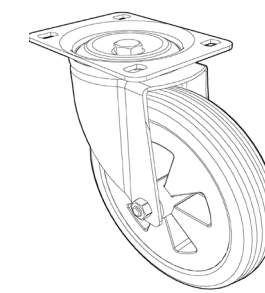

Exploded Spares PM-12S

Numatic

Number	Description	Part Number	Quantity
1	Large black reflo trolley base	910010	1
2	Rear upright frame welded assembly (stainless steel)	908643	1
3	Upright frame weld assembly stainless (central)	909167	1
4	Upright frame weld assembly stainless (rear)	908629	1
5	Side panel black reflo moulding	910013	4
6	Swing out bin assembly	911950	2
6a	Bag securing frame	911710	2
6b	Lid	911714	2
7	Clip on black reflo plain tray moulding	910012	2
8	Option A Castor - 4 Inch stem fitting castor	628425	4
	Option B Castor - 5 Inch stem fitting castor	629766	4
	Option C Castor - 200mm Grey PU castor	901813	4
9	Buffer moulding - Optional	227479	4
10	120-Litre grey waste bags (roll of 10 - 700mm x 1100mm) - Optional	908229	0.2

Castor Options:-

Option 'A' Castor
4 Inch Stem Fitting Castor
Part No 628425

Option 'B' Castor
5 Inch Stem Fitting Castor
Part No 629766

Option 'C' Castor
200mm Grey PU Castor
Part No 901813