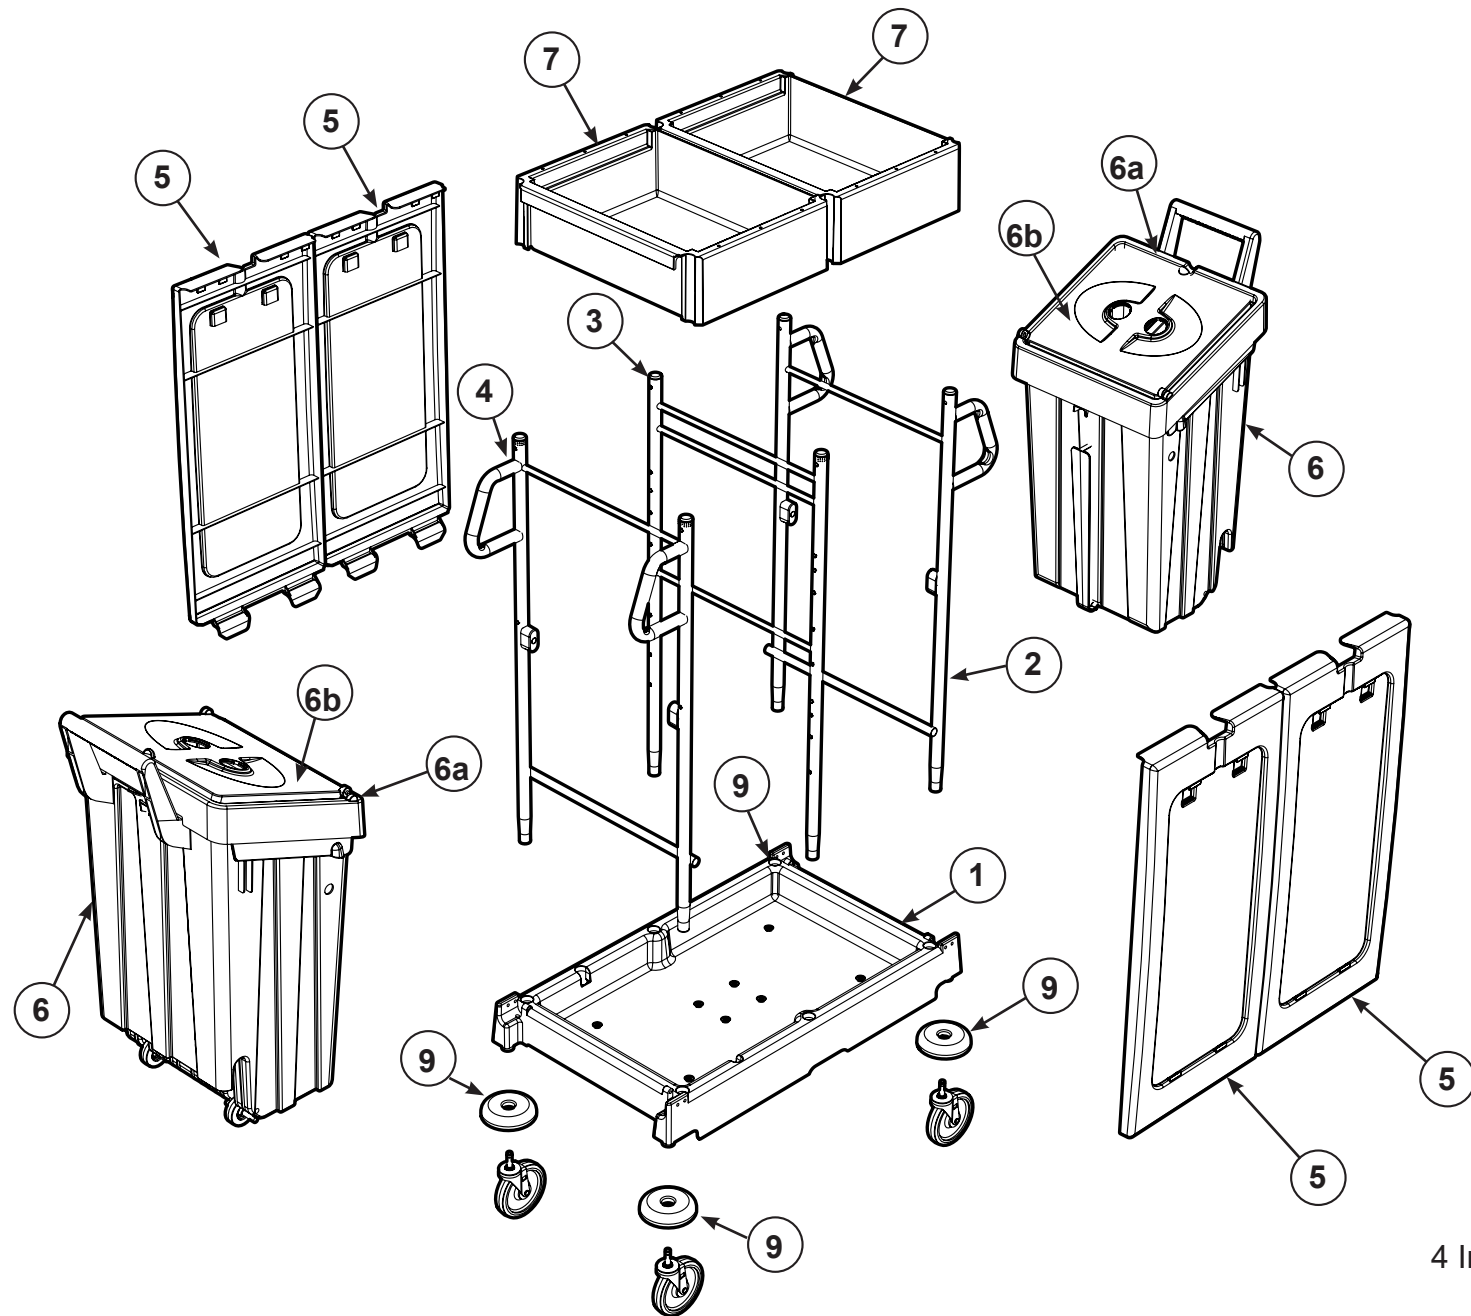

Exploded Spares PM-12S

Numatic

Number	Description	Part Number	Quantity
1	Large black reflo trolley base	910010	1
2	Rear upright frame welded assembly (stainless steel)	908643	1
3	Upright frame weld assembly stainless (central)	909167	1
4	Upright frame weld assembly stainless (rear)	908629	1
5	Side panel black reflo moulding	910013	4
6	Swing out bin assembly	911950	2
6a	Bag securing frame	911710	2
6b	Lid	911714	2
7	Clip on black reflo plain tray moulding	910012	2
8	Option A Castor - 4 Inch stem fitting castor	628425	4
	Option B Castor - 5 Inch stem fitting castor	629766	4
	Option C Castor - 200mm Grey PU castor	901813	4
9	Buffer moulding - Optional	227479	4
10	120-Litre grey waste bags (roll of 10 - 700mm x 1100mm) - Optional	908229	0.2

Castor Options:-

Option 'A' Castor
4 Inch Stem Fitting Castor
Part No 628425

Option 'B' Castor
5 Inch Stem Fitting Castor
Part No 629766

Option 'C' Castor
200mm Grey PU Castor
Part No 901813