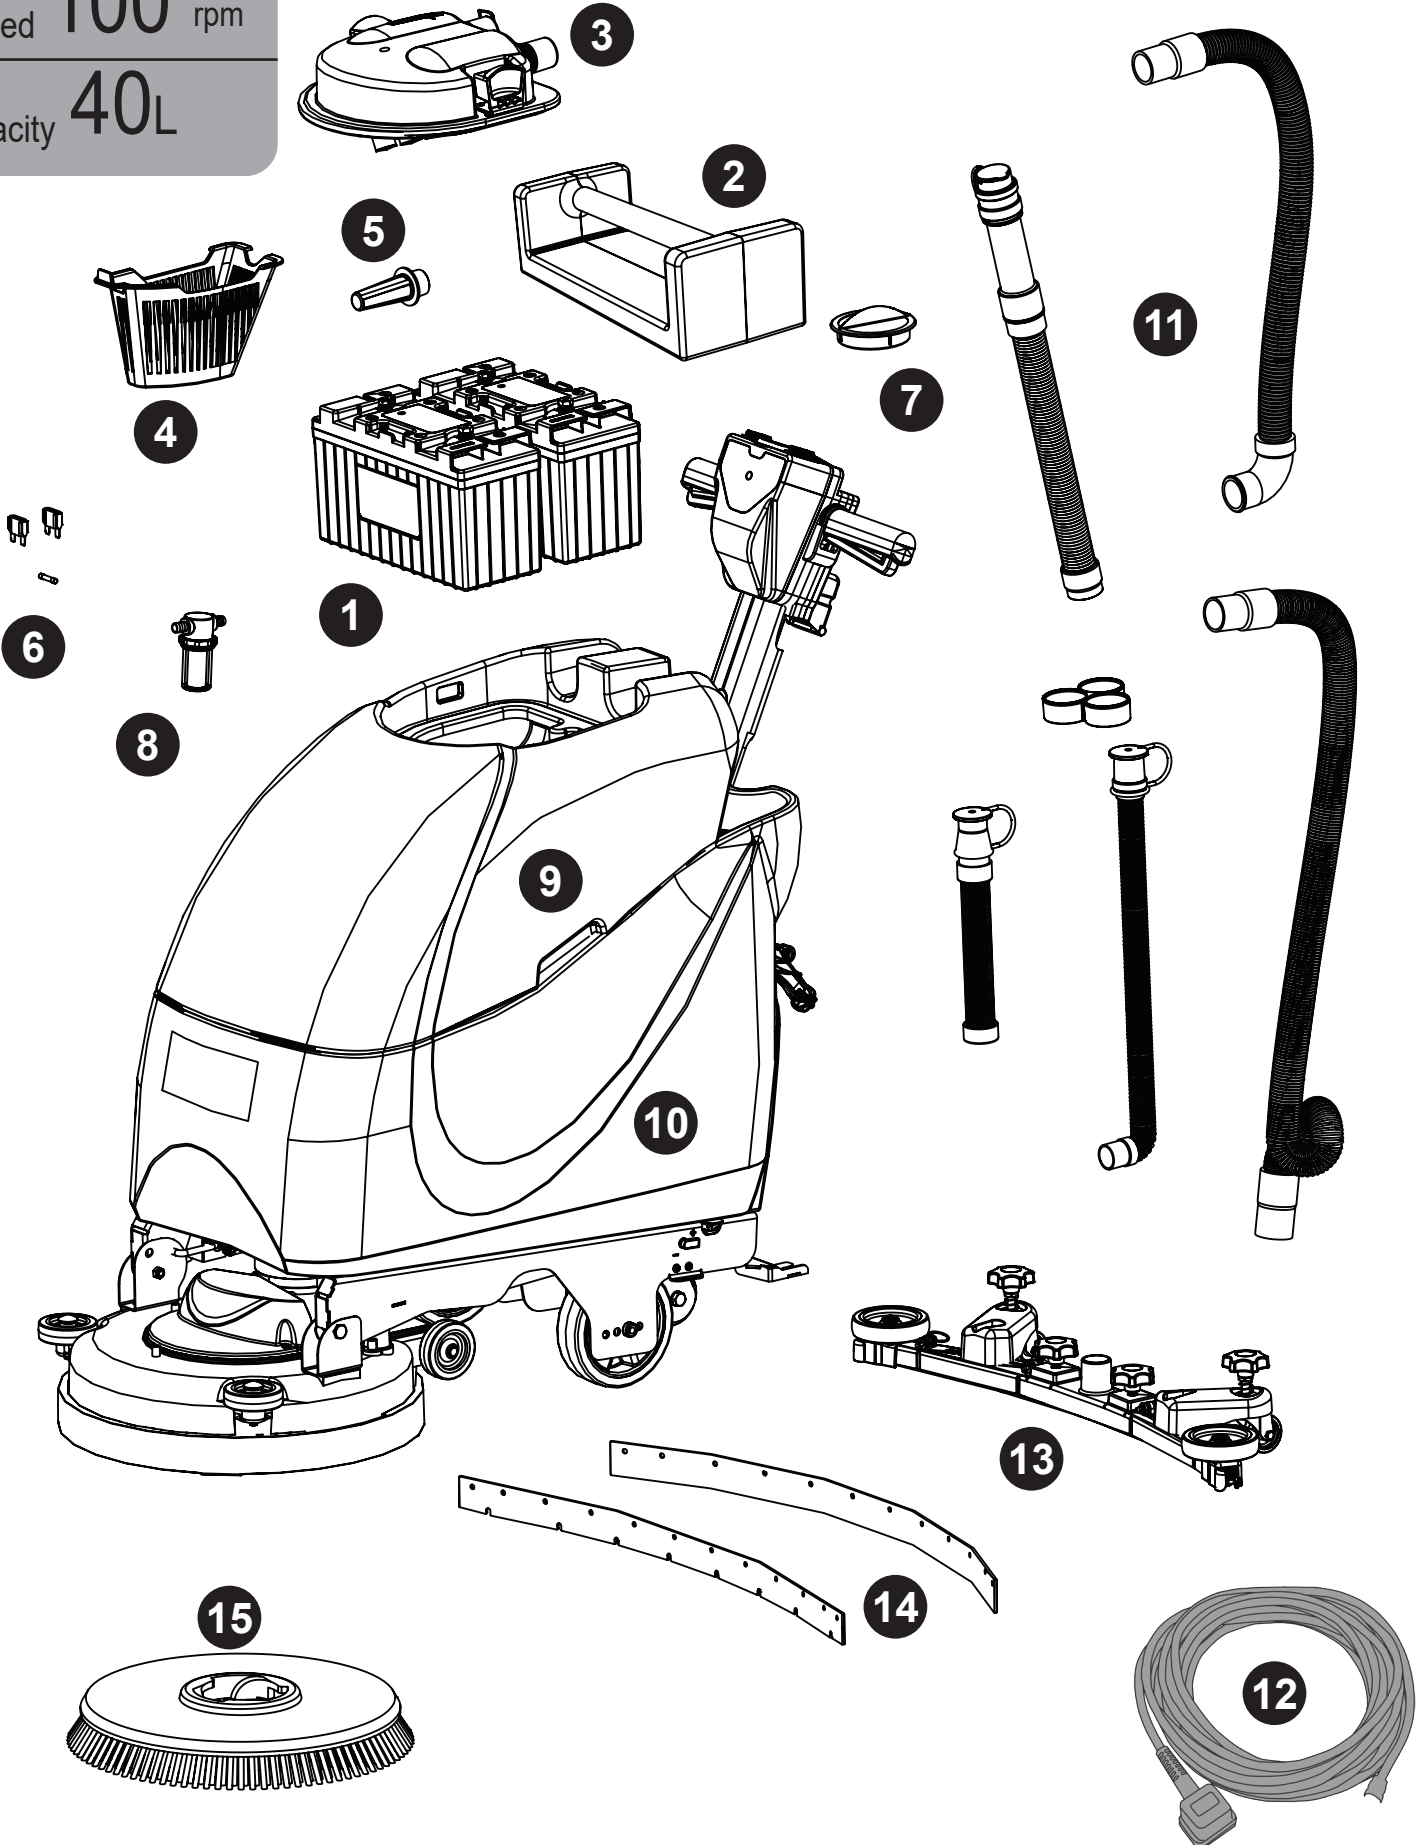

TBL4045 (50ah/100ah) / Telematics Exploded Spares

Walk-behind Battery Scrubber Dryer

Brush Speed **100** rpm
 Tank Capacity **40L**

	Description	Part Number
1	NX1K LFP BATTERY TYPE (LI-ION) (50AH X 1) (100AH X 2)	911948
2	NX1K BATTERY WEIGHT	919040
3	TGB4045 SEPARATOR ASSEMBLY	903838
4	MESHLESS FILTER BASKET (RED)	206265
5	TT/B 345 BARREL FILTER	906070
6	20 AMP MAXI FUSE (YELLOW)	221091
	30 AMP MAXI FUSE (GREEN)	230104
	FUSE 2.5A (6.3x32)	903066
7	FILLER CAP LID (RED)	903544
8	EXTENDED STRAINER	208888
9	TGB4045 TOP TANK ASSEMBLY	903842
10	TGB4045 BOTTOM TANK ASSEMBLY (LESS BATTERIES)	906104
11	DUMP HOSE ASSEMBLY WITH RED HOSE CAP	903977
	28MM X 270MM LONG 3:1 STRETCH HOSE WITH RED CAP	903695
	35MM X 250MM STRETCH HOSE (3:1) WITH ADJUSTABLE CUFF WITH CAP	901548
	35MM X 690MM LONG 3:1 STRETCH HOSE (SHORT & LONG CUFF)	280019
	VAC HOSE 650MM X Ø38MM	213058
	HOSE GUIDE	237718
12	UK TYPE CHARGING LEAD	220386
	AUSTRALIAN CHARGER LEAD	220438
	YELLOW CABLE EURO TYPE CHARGING LEAD	221079
	CHARGING LEAD ASSY + SWISS PLUG	220392
	AMERICAN TYPE CHARGING LEAD	220389
13	650 TWINTEC ALUMINIUM FLOOR TOOL (,RED TRIM, SERILOR BLADES)	904691
14	650 SERILOR BLADES	900518
15	450MM TEN-TEC BRUSH - CODE RED	918294

918294	450MM TEN-TEC BRUSH - CODE RED	606204	450MM NYLOSCRUB SHAMPOO BRUSH (SINGLE)
900525	400MM NULOC2 DRIVE BOARD	609100	EMPTYING HOSE EXTENSION KIT
904691	ALUMINIUM FLOOR TOOL 650MM C/W ADJUSTABLE WHEELS AND POLYURETHANE BLADES	607250	WANDER FLOOR KIT (32MM)
900518	REPLACEMENT GREEN POLYURETHANE BLADE SET, 805MM FOR 650 FLOOR TOOL	606193	WANDER FLOOR KIT (38MM)