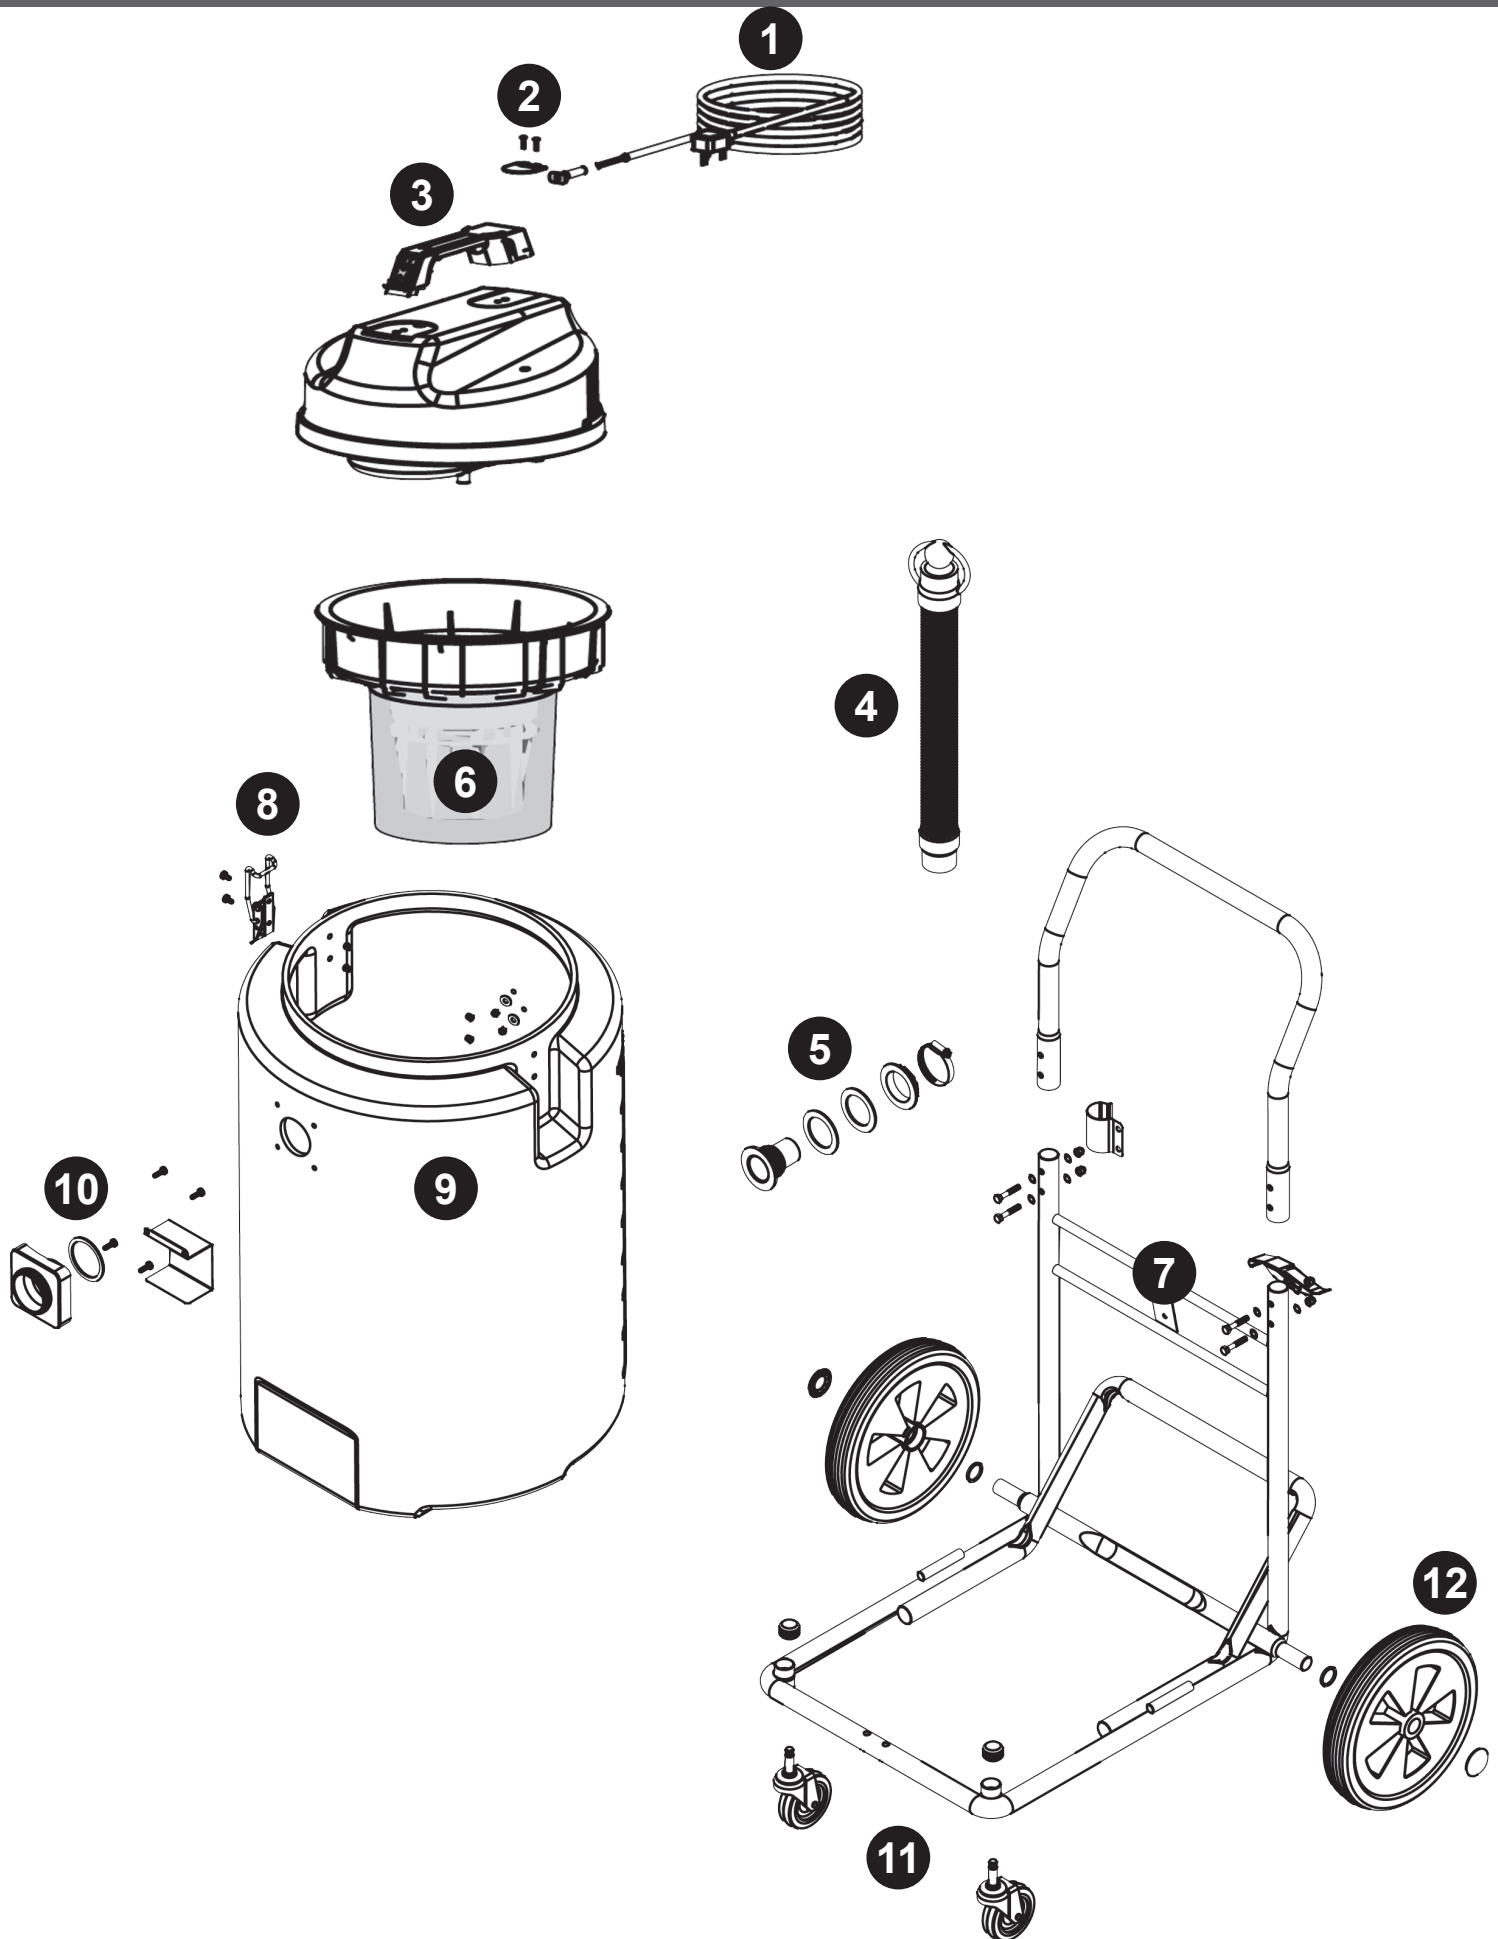

# WVD2000DH Exploded Spares

WET VACUUM

<b>Num</b>	<b>Description</b>	<b>Num</b>
1	MAINS CABLE.YELLOW.10000.1M5.2.UK PLUG.10A SOCKET PLUG	<b>911816</b>
	10.0MT X 1.5MM X 2 CORE YELLOW CABLE (SOCKET + PLUG) EURO	<b>236144</b>
	MAINS CABLE.YELLOW.10000.2m5.2.INDUSTRIAL 32A PLUG.STRIPPED	<b>911743</b>
2	CABLE CLIP (SOCKET)	<b>227637</b>
	NO6.5/8 INCH LONG.POZI-PAN.SCREW.ZINC PLATED PLASTITE	<b>219107</b>
3	HANDLE BASE & COVER 1-SWITCH 2 POLE 16A (SOCKET) V16/V30/V53/V81/83	<b>913202</b>
4	EMPTYING HOSE	<b>225099</b>
5	DRAIN HOSE CONNECTOR	<b>206228</b>
6	WV575/2000 FLOAT ASSEMBLY	<b>502034</b>
7	WV2000 FIXED STAINLESS STEEL CHASSIS ASSEMBLY (REDUCED AXLE)	<b>501044</b>
8	BLACK TOGGLE FASTENER 30-1665 MSBL	<b>206135</b>
	M5x.10MM LG.POZI-PAN.SCREW.Z/PL.SEM	<b>219047</b>
	M5.12MM LG.POZI-PAN.SCREW.Z/PL.C/SUNK	<b>219330</b>
9	WVD2002 GREY DRUM ASSEMBLY	<b>500628</b>
10	DIE CAST FLANGE	<b>214001</b>
11	3 INCH STEM FITTING CASTOR	<b>204060</b>
12	10 INCH WHEEL(BLACK/GREY) 20MM BORE	<b>204028</b>
	STARLOCK PUSH ON FASTENER BV 6678-07S	<b>219504</b>

607249 (BS7)

Item Description	Part Number	Item Quantity
2.4 Nuflex Threaded Hose Assembly	602102	1
400mm ProFlo Wet Pick-up Floor Tool	602380	1
38mm Stainless Steel Tube Bend	602919	1
38mm Stainless Steel Tube Straight	602920	2

607249 (BS7)

Item Description	Part Number	Item Quantity
2.4 Nuflex Threaded Hose Assembly	602102	1
400mm ProFlo Wet Pick-up Floor Tool	602380	1
400mm ProFlo Dry Pick-up Floor Tool	602381	1
38mm Stainless Steel Tube Bend	602919	1
38mm Stainless Steel Tube Straight	602920	2