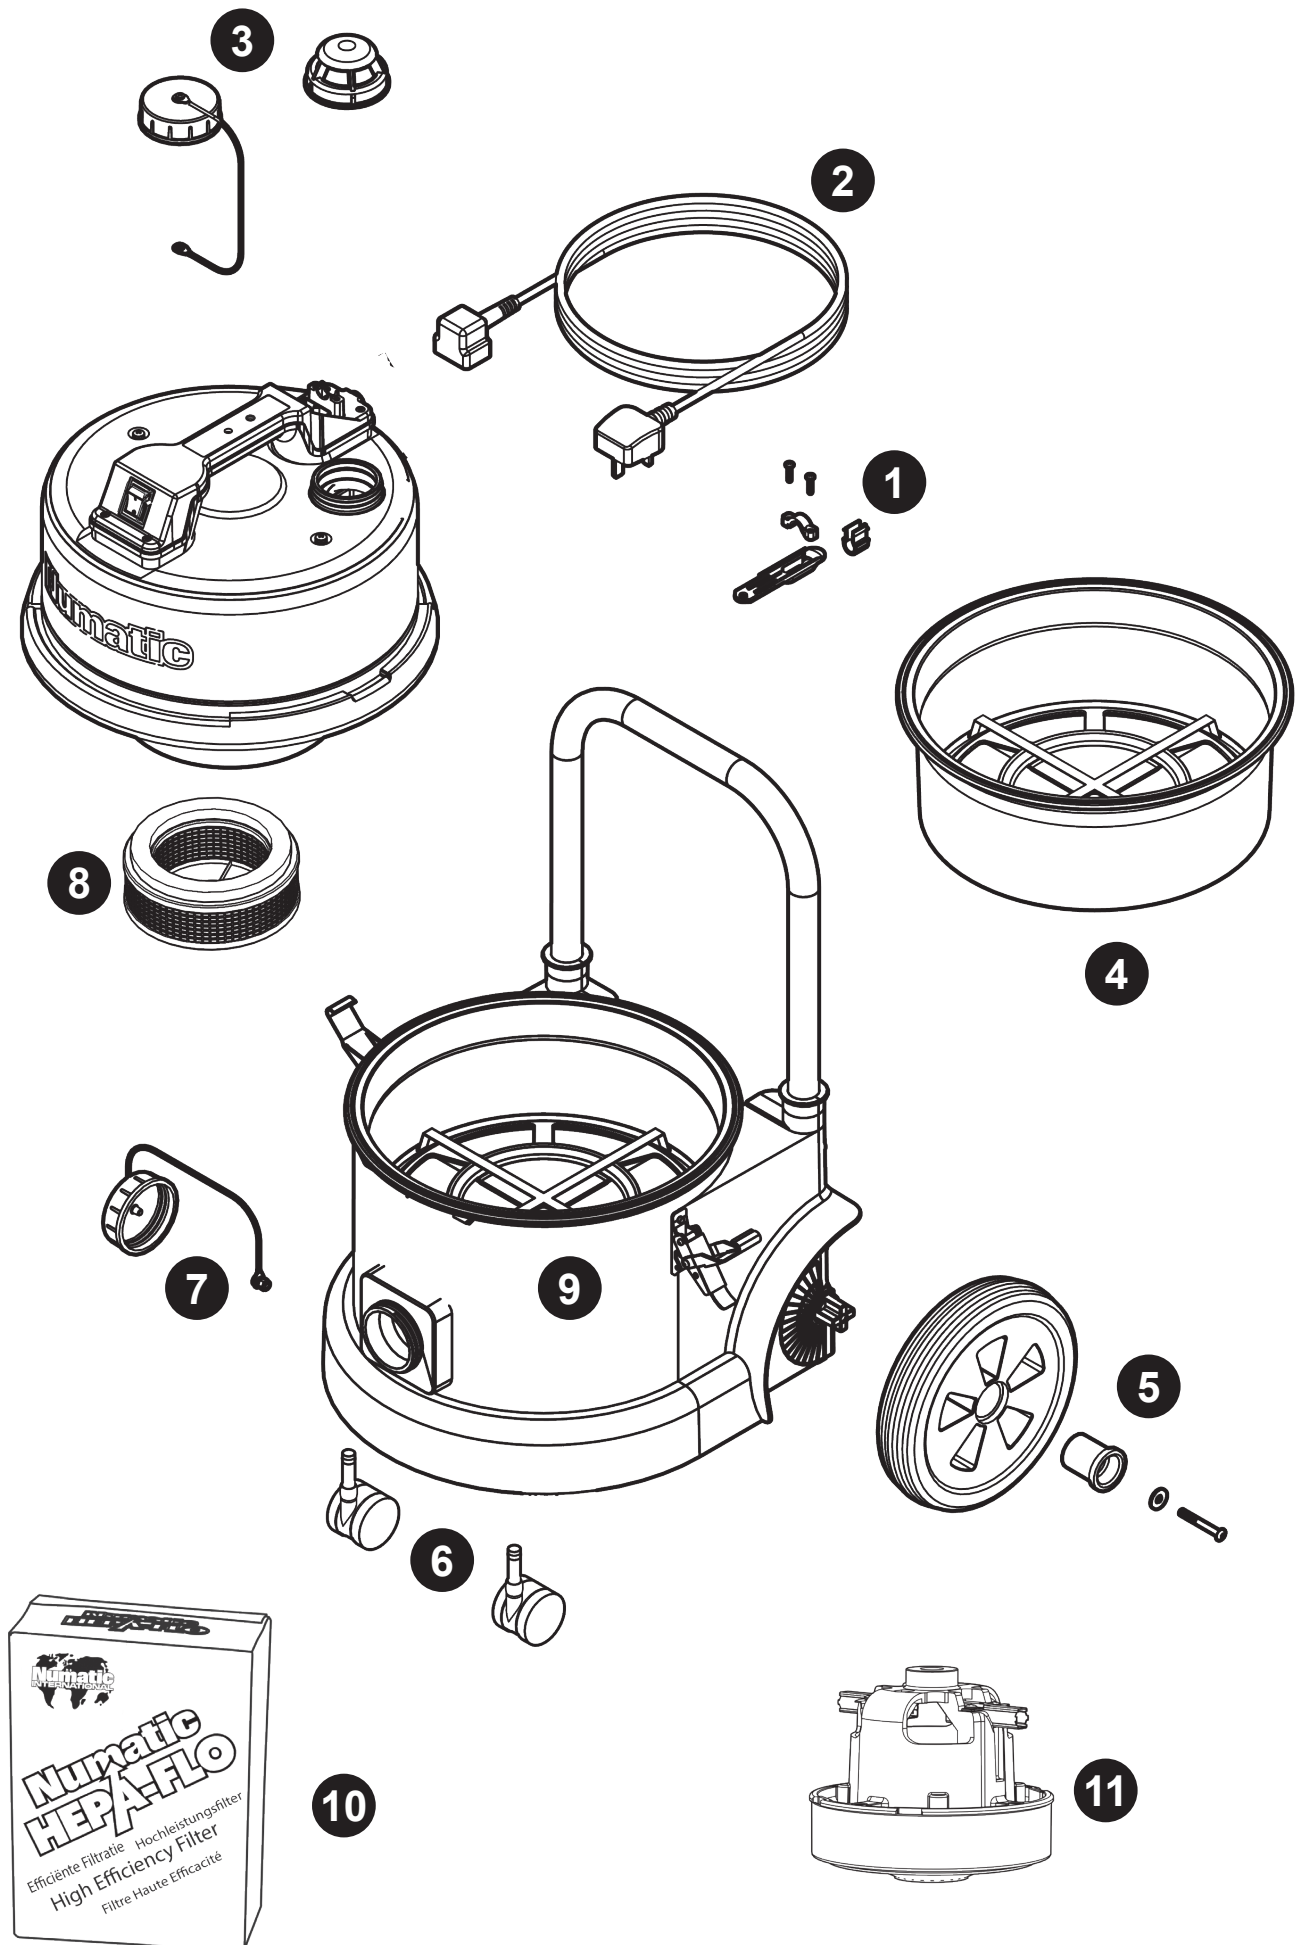

# HZ390S Exploded Spares

Hazardous Dust Extraction

Num	Description	Num
1	Cable Clamp	227564
	No6.5/8 Inch lg. Pozi-Pan.Screw.Z/pl. Plastite x 2	219107
	Strain Relief Arm	227636
	Cable Clip	227637
2	MAINS CABLE.YELLOW.10000.1.3.UK PLUG.10A SOCKET PLUG	911757
	10.0MT X 1MM X 3 CORE YELLOW CABLE (SOCKET + PLUG) EURO	236124
	10MT X 3 CORE X 1.5MM CABLE PLUS 16AMP INDUSTRIAL PLUG	236050
3	Air Diffuser for Blower Types	604151
	Blanking Cap	206363
	150mm Long Fixing Wire	303037
	No6.3/8 Inch Lg. Pozi-pan Screw.Z/pl/Tap (x 2)	219301
4	TriTex 12 Inch Filter + Grid	909559
5	8 Inch Wheel x 2	204104
	M6 x 45mm Socket Button head Screws Zinc (x 2)	219881
	Washer.M6.form G Z/pl	219008
	390 Drum wheel Hub (x 2)	237120
6	50mm Twin Wheel Castor with PU Tyre (x 2 off)	204111
7	Blanking Cap	206363
	150mm Long Fixing Wire	303037
	No6.3/8 Inch Lg. Pozi-pan Screw.Z/pl/Tap (x 2)	219301
8	H13 Filter Cartridge (HZ)	901649
9	390 Drum Assembly (Yellow) - Low Neck - Low Fixed Handle	908361
10	NVM - 2BH HepaFlo Filter Bags (Pack of 10)	604016
11	230V 2 stage + TCO (DL21104T) Motor Assy (HZ) 3 Core	205403
	120V 2 STAGE THRU FLOW TAPER FAN MOTOR (DL21101T) TCO	205401

## 902756 Kit AA18

	Boflex Hose 2.2m Parallel	915907	1
	240mm Crevice Tool	601142	1
	38/32mm Adaptor	602159	1
	Double Taper Adaptor	601141	1
	280mm Gulper	602917	1
	152mm Rubber Brush	602161	1
	65mm Soft dusting Brush	601144	1
	Roll of Bin Bags	908229	1