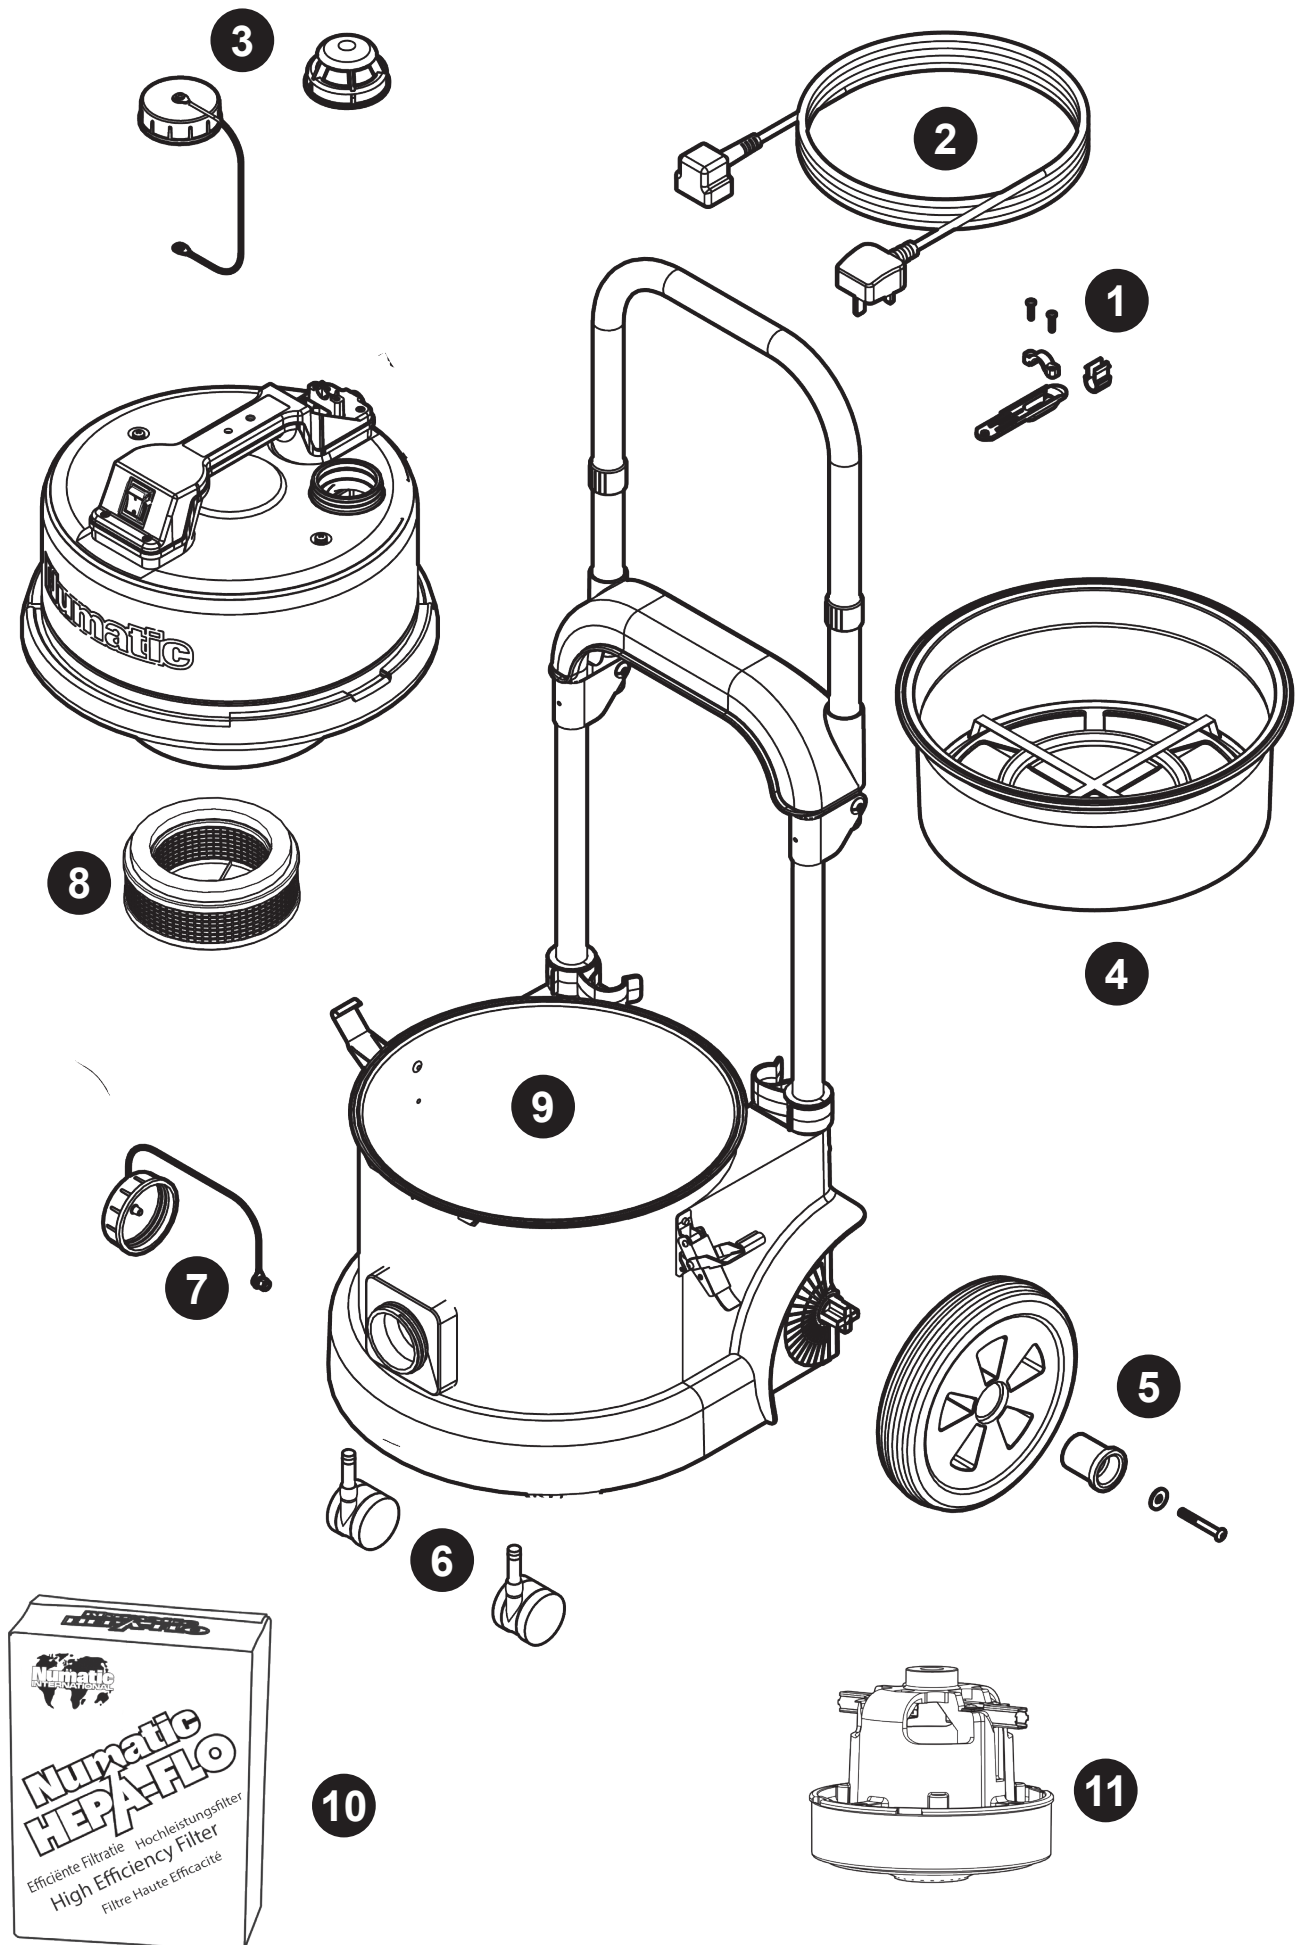

# HZ390L Exploded Spares

Hazardous Dust Extraction

| Num | Description  | Num    |
|-----|--|--------|
| 1   | Cable Clamp  | 227564 |
|     | No6.5/8 Inch lg. Pozi-Pan.Screw.Z/pl. Plastite x 2     | 219107 |
|     | Strain Relief Arm                                      | 227636 |
|     | Cable Clip   | 227637 |
| 2   | MAINS CABLE.YELLOW.10000.1.3.UK PLUG.10A SOCKET PLUG   | 911757 |
|     | 10MT X 3 CORE X 1.5MM CABLE PLUS 16AMP INDUSTRIAL PLUG | 236050 |
| 3   | Air Diffuser for Blower Types                          | 604151 |
|     | Blanking Cap   | 206363 |
|     | 150mm Long Fixing Wire                                 | 303037 |
|     | No6.3/8 Inch Lg. Pozi-pan Screw.Z/pl/Tap (x 2)         | 219301 |
| 4   | TriTex 12 Inch Filter + Grid                           | 909559 |
| 5   | 8 Inch Wheel x 2                                       | 204104 |
|     | M6 x 45mm Socket Button head Screws Zinc (x 2)         | 219881 |
|     | Washer.M6.form G Z/pl                                  | 219008 |
|     | 390 Drum wheel Hub (x 2)                               | 237120 |
| 6   | 50mm Twin Wheel Castor with PU Tyre (x 2 off)          | 204111 |
| 7   | Blanking Cap   | 206363 |
|     | 150mm Long Fixing Wire                                 | 303037 |
|     | No6.3/8 Inch Lg. Pozi-pan Screw.Z/pl/Tap (x 2)         | 219301 |
| 8   | H13 Filter Cartridge (HZ)                              | 901649 |
| 9   | 390 Drum Assembly (Yellow) - Low Neck - Folding Handle | 908362 |
| 10  | NVM - 2BH HepaFlo Filter Bags (Pack of 10)             | 604016 |
| 11  | 230V 2 stage + TCO (DL21104T) Motor Assy (HZ) 3 Core   | 205403 |
|     | 120V 2 STAGE THRU FLOW TAPER FAN MOTOR (DL21101T) TCO  | 205401 |