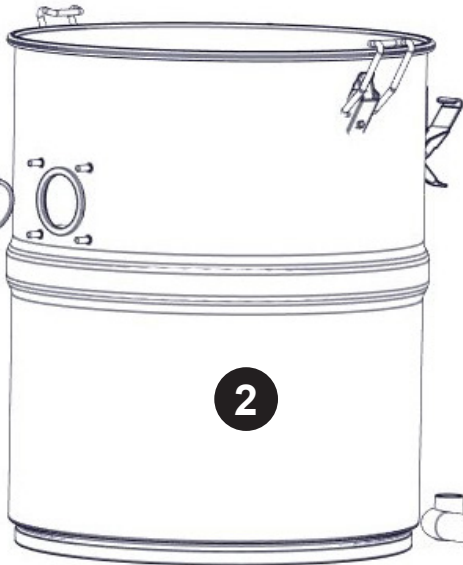

NTD750 Exploded Spares

NUTEC INDUSTRIAL

Num	Description	Num
1	240V 2 STAGE D.I BYPASS MOTOR ASSY (BL21104)(MARKED 230V) (14 INCH WVD/CTD)	323013
	120V 2 STAGE D.I BYPASS ACUSTEK MOTOR (BL21101)	205409
2	NT750 GREY DRUM ASSEMBLY	500043
3	750/1000 HEAVY DUTY FIXED MILD STEEL CHASSIS ASSEMBLY	501017
4	10 INCH WHEEL(BLACK/GREY) 20MM BORE	204028
	NYLON WASHER 17 W 10570	219505
	STARLOCK PUSH ON FASTENER BV 6678-07S	219504
5	3 INCH STEM FITTING CASTOR	204060
6	DRY HOSE CONNECTOR FLANGE	206024
7	10 x (NVM-4BH) HepaFlo Dust Bags	604019
8	4/750/575 WHITE FILTER + RING (NVM-13B)	207166
	14 INCH RED FILTER ASSEMBLY	502152
9	MAINS CABLE.YELLOW.10000.1m5.2.UK PLUG.10A SOCKET PLUG	911816
	MAINS CABLE.YELLOW.10000.2m5.2.INDUSTRIAL 32A PLUG.STRIPPED	911743

(607335 Kit BS5)

Image Reference	Item Description	Part Number	Item Quantity
	2.4m NuFlex Threaded hose	602102	1
	38mm Stainless Steel tube Set	602917	1
	ProFlo DRY Floor Tool	602381	1
	152mm Rubber Brush with Stiff Bristles	602162	1