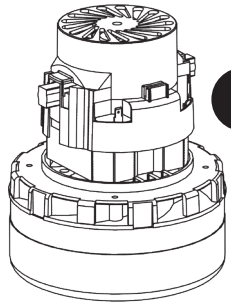

NTD750 Exploded Spares

NUTEC INDUSTRIAL

Num	Description	Num
1	240V 2 STAGE D.I BYPASS MOTOR ASSY (BL21104)(MARKED 230V) (14 INCH WVD/CTD)	323013
	120V 2 STAGE D.I BYPASS ACUSTEK MOTOR (BL21101)	205409
2	NT750 GREY DRUM ASSEMBLY	500043
3	750/1000 HEAVY DUTY FIXED MILD STEEL CHASSIS ASSEMBLY	501017
4	10 INCH WHEEL(BLACK/GREY) 20MM BORE	204028
	NYLON WASHER 17 W 10570	219505
	STARLOCK PUSH ON FASTENER BV 6678-07S	219504
5	3 INCH STEM FITTING CASTOR	204060
6	DRY HOSE CONNECTOR FLANGE	206024
7	10 x (NVM-4BH) HepaFlo Dust Bags	604019
8	4/750/575 WHITE FILTER + RING (NVM-13B)	207166
	14 INCH RED FILTER ASSEMBLY	502152
9	MAINS CABLE.YELLOW.10000.1m5.2.UK PLUG.10A SOCKET PLUG	911816
	MAINS CABLE.YELLOW.10000.2m5.2.INDUSTRIAL 32A PLUG.STRIPPED	911743

(607335 Kit BS5)

Image Reference	Item Description	Part Number	Item Quantity
	2.4m NuFlex Threaded hose	602102	1
	38mm Stainless Steel tube Set	602917	1
	ProFlo DRY Floor Tool	602381	1
	152mm Rubber Brush with Stiff Bristles	602162	1