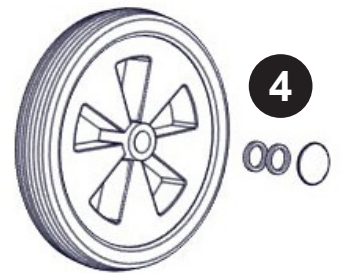

NTD750 Exploded Spares

NUTEC INDUSTRIAL

Num	Description	Num
1	240V 2 STAGE D.I BYPASS MOTOR ASSY (BL21104)(MARKED 230V) (14 INCH WVD/CTD)	323013
	120V 2 STAGE D.I BYPASS ACUSTEK MOTOR (BL21101)	205409
2	NT750 GREY DRUM ASSEMBLY	500043
3	750/1000 HEAVY DUTY FIXED MILD STEEL CHASSIS ASSEMBLY	501017
4	10 INCH WHEEL(BLACK/GREY) 20MM BORE	204028
	NYLON WASHER 17 W 10570	219505
	STARLOCK PUSH ON FASTENER BV 6678-07S	219504
5	3 INCH STEM FITTING CASTOR	204060
6	DRY HOSE CONNECTOR FLANGE	206024
7	10 x (NVM-4BH) HepaFlo Dust Bags	604019
8	4/750/575 WHITE FILTER + RING (NVM-13B)	207166
	14 INCH RED FILTER ASSEMBLY	502152
9	MAINS CABLE.YELLOW.10000.1m5.2.UK PLUG.10A SOCKET PLUG	911816
	MAINS CABLE.YELLOW.10000.2m5.2.INDUSTRIAL 32A PLUG.STRIPPED	911743

(607335 Kit BS5)

Image Reference	Item Description	Part Number	Item Quantity
	2.4m NuFlex Threaded hose	602102	1
	38mm Stainless Steel tube Set	602917	1
	ProFlo DRY Floor Tool	602381	1
	152mm Rubber Brush with Stiff Bristles	602162	1