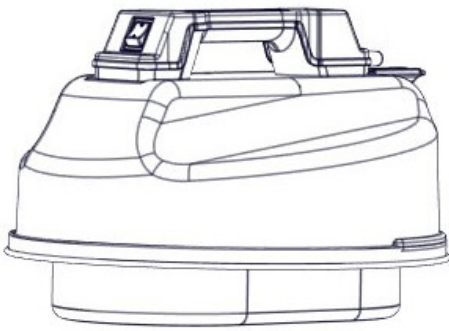

NTD750 Exploded Spares

NUTEC INDUSTRIAL

Num	Description	Num
1	240V 2 STAGE D.I BYPASS MOTOR ASSY (BL21104)(MARKED 230V) (14 INCH WVD/CTD)	323013
	120V 2 STAGE D.I BYPASS ACUSTEK MOTOR (BL21101)	205409
2	NT750 GREY DRUM ASSEMBLY	500043
3	750/1000 HEAVY DUTY FIXED MILD STEEL CHASSIS ASSEMBLY	501017
4	10 INCH WHEEL(BLACK/GREY) 20MM BORE	204028
	NYLON WASHER 17 W 10570	219505
	STARLOCK PUSH ON FASTENER BV 6678-07S	219504
5	3 INCH STEM FITTING CASTOR	204060
6	DRY HOSE CONNECTOR FLANGE	206024
7	10 x (NVM-4BH) HepaFlo Dust Bags	604019
8	4/750/575 WHITE FILTER + RING (NVM-13B)	207166
	14 INCH RED FILTER ASSEMBLY	502152
9	MAINS CABLE.YELLOW.10000.1m5.2.UK PLUG.10A SOCKET PLUG	911816
	MAINS CABLE.YELLOW.10000.2m5.2.INDUSTRIAL 32A PLUG.STRIPPED	911743