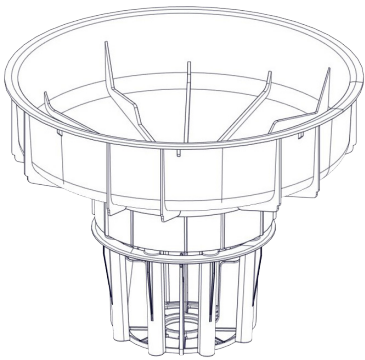

CT900 CTD900 Exploded Spares

Carpet Extraction Vacuum

1

11

8

10

3

6

4

9

2

5

7

Num	Description	Num
1	240V 2 STAGE D.I BYPASS MOTOR ASSY (BL21104) (14 INCH WV/CT/NT)	323016
	230V 2 STAGE D.I BYPASS ACUSTEK MOTOR 1200W (BL21104)	205411
	120V 2 STAGE D.I BYPASS ACUSTEK MOTOR (BL21101)	205409
2	CT900 BLUE DRUM ASSEMBLY C/W FLANGE NECK WITH BAYONET	500719
3	900 HANDLE ASSEMBLY (INSERTED + END STOPS)	329169
	LOWER HANDLE ASSY (S/S) 900 SERIES	303134
	M6.70MM LG.POZI-PAN.SCREW.Z/PL.C/SUNK	219422
	HANDLE BLOCK SPACER	206128
4	BLACK TOGGLE FASTENER 30-1665 MSBL	206135
	M5x.10MM LG.POZI-PAN.SCREW.Z/PL.SEM	219047
	M5.12MM LG.POZI-PAN.SCREW.Z/PL.C/SUNK	219330
5	10 INCH WHEEL(BLACK/GREY) 20MM BORE	204028
	BLACK PLASTIC CAP 804029	206131
	CIRCLIP A20	219308
6	FLANGE NECK BAYONET	270161
	WET DRY CONNECTOR (LOOSE NECK)	206493
	NO8.5/8 INCH LG.POZI-PAN.SCREW.STAINLESS STEEL.PLASTITE	219370
7	3 INCH STEM FITTING CASTOR	204060
8	CT575/750 FLOAT ASSY (MANUFACTURING)	502030
9	FLUID CONTAINER 900 HEAD (DRILLED + HANDLE)	325160
10	SOLUTION TUBE AND FILTER ASSY CT/CTD750/900 (500MM) [2]	303135
11	10 METRE X 1MM X 2 CORE YELLOW CABLE (SOCKET WITH UK PLUG)	911549
	10.0MT X 1.5MM X 2 CORE YELLOW CABLE (SOCKET + PLUG) EURO	236144
	MAINS CABLE.YELLOW.10000.2m5.2.INDUSTRIAL 32A PLUG.STRIPPED	911743
	10.0MT X 1.5MM X 2 CORE CABLE (SOCKET + PLUG) SOUTH AFRICA	236149

CT Accessories
(607144 Kit A41A)

Image Reference	Item Description	Part Number	Item Quantity
	4m CleanTec Extraction Hose	601399	1
	Extraction Bend Tube Lower Extraction Tube Straight Tube	601009 601006 601008	1
	Aluminium Fish Tail Extraction Tool	601423	1
	Upholstery Tool	601225	1
	Trigger + Solution tube	601968	1