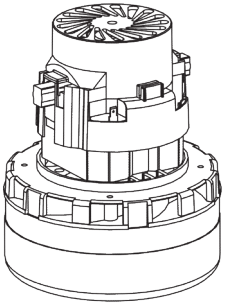

CT900 CTD900 Exploded Spares

Carpet Extraction Vacuum

1

11

8

10

3

6

4

9

2

5

7

Num	Description	Num
1	240V 2 STAGE D.I BYPASS MOTOR ASSY (BL21104) (14 INCH WV/CT/NT)	323016
	230V 2 STAGE D.I BYPASS ACUSTEK MOTOR 1200W (BL21104)	205411
	120V 2 STAGE D.I BYPASS ACUSTEK MOTOR (BL21101)	205409
2	CT900 BLUE DRUM ASSEMBLY C/W FLANGE NECK WITH BAYONET	500719
3	900 HANDLE ASSEMBLY (INSERTED + END STOPS)	329169
	LOWER HANDLE ASSY (S/S) 900 SERIES	303134
	M6.70MM LG.POZI-PAN.SCREW.Z/PL.C/SUNK	219422
	HANDLE BLOCK SPACER	206128
4	BLACK TOGGLE FASTENER 30-1665 MSBL	206135
	M5x.10MM LG.POZI-PAN.SCREW.Z/PL.SEM	219047
	M5.12MM LG.POZI-PAN.SCREW.Z/PL.C/SUNK	219330
5	10 INCH WHEEL(BLACK/GREY) 20MM BORE	204028
	BLACK PLASTIC CAP 804029	206131
	CIRCLIP A20	219308
6	FLANGE NECK BAYONET	270161
	WET DRY CONNECTOR (LOOSE NECK)	206493
	NO8.5/8 INCH LG.POZI-PAN.SCREW.STAINLESS STEEL.PLASTITE	219370
7	3 INCH STEM FITTING CASTOR	204060
8	CT575/750 FLOAT ASSY (MANUFACTURING)	502030
9	FLUID CONTAINER 900 HEAD (DRILLED + HANDLE)	325160
10	SOLUTION TUBE AND FILTER ASSY CT/CTD750/900 (500MM) [2]	303135
11	10 METRE X 1MM X 2 CORE YELLOW CABLE (SOCKET WITH UK PLUG)	911549
	10.0MT X 1.5MM X 2 CORE YELLOW CABLE (SOCKET + PLUG) EURO	236144
	MAINS CABLE.YELLOW.10000.2m5.2.INDUSTRIAL 32A PLUG.STRIPPED	911743
	10.0MT X 1.5MM X 2 CORE CABLE (SOCKET + PLUG) SOUTH AFRICA	236149

CT Accessories
(607144 Kit A41A)

Image Reference	Item Description	Part Number	Item Quantity
	4m CleanTec Extraction Hose	601399	1
	Extraction Bend Tube Lower Extraction Tube Straight Tube	601009 601006 601008	1
	Aluminium Fish Tail Extraction Tool	601423	1
	Upholstery Tool	601225	1
	Trigger + Solution tube	601968	1