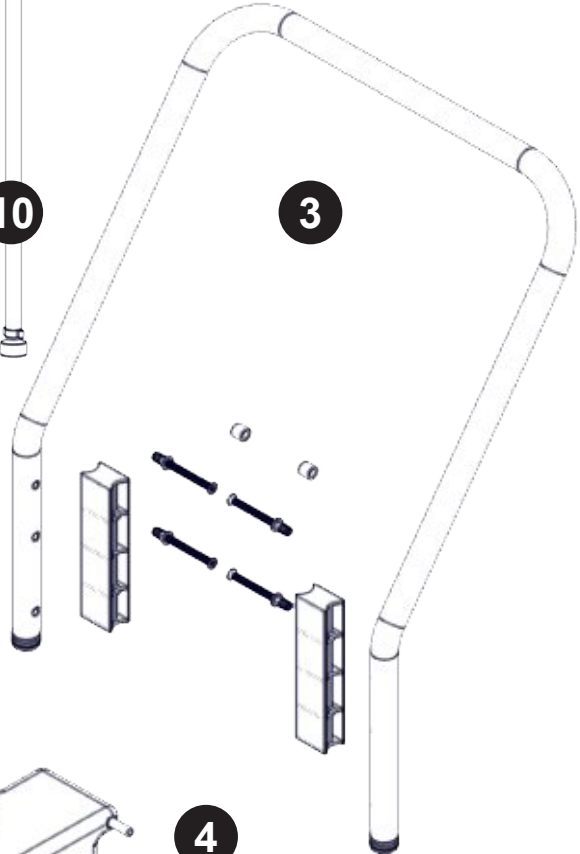

CT900 CTD900 Exploded Spares

Carpet Extraction Vacuum

1

11

8

10

3

6

4

9

2

5

7

Num	Description	Num
1	240V 2 STAGE D.I BYPASS MOTOR ASSY (BL21104) (14 INCH WV/CT/NT)	323016
	230V 2 STAGE D.I BYPASS ACUSTEK MOTOR 1200W (BL21104)	205411
	120V 2 STAGE D.I BYPASS ACUSTEK MOTOR (BL21101)	205409
2	CT900 BLUE DRUM ASSEMBLY C/W FLANGE NECK WITH BAYONET	500719
3	900 HANDLE ASSEMBLY (INSERTED + END STOPS)	329169
	LOWER HANDLE ASSY (S/S) 900 SERIES	303134
	M6.70MM LG.POZI-PAN.SCREW.Z/PL.C/SUNK	219422
	HANDLE BLOCK SPACER	206128
4	BLACK TOGGLE FASTENER 30-1665 MSBL	206135
	M5x.10MM LG.POZI-PAN.SCREW.Z/PL.SEM	219047
	M5.12MM LG.POZI-PAN.SCREW.Z/PL.C/SUNK	219330
5	10 INCH WHEEL(BLACK/GREY) 20MM BORE	204028
	BLACK PLASTIC CAP 804029	206131
	CIRCLIP A20	219308
6	FLANGE NECK BAYONET	270161
	WET DRY CONNECTOR (LOOSE NECK)	206493
	NO8.5/8 INCH LG.POZI-PAN.SCREW.STAINLESS STEEL.PLASTITE	219370
7	3 INCH STEM FITTING CASTOR	204060
8	CT575/750 FLOAT ASSY (MANUFACTURING)	502030
9	FLUID CONTAINER 900 HEAD (DRILLED + HANDLE)	325160
10	SOLUTION TUBE AND FILTER ASSY CT/CTD750/900 (500MM) [2]	303135
11	10 METRE X 1MM X 2 CORE YELLOW CABLE (SOCKET WITH UK PLUG)	911549
	10.0MT X 1.5MM X 2 CORE YELLOW CABLE (SOCKET + PLUG) EURO	236144
	MAINS CABLE.YELLOW.10000.2m5.2.INDUSTRIAL 32A PLUG.STRIPPED	911743
	10.0MT X 1.5MM X 2 CORE CABLE (SOCKET + PLUG) SOUTH AFRICA	236149

CT Accessories
(607144 Kit A41A)

Image Reference	Item Description	Part Number	Item Quantity
	4m CleanTec Extraction Hose	601399	1
	Extraction Bend Tube Lower Extraction Tube Straight Tube	601009 601006 601008	1
	Aluminium Fish Tail Extraction Tool	601423	1
	Upholstery Tool	601225	1
	Trigger + Solution tube	601968	1