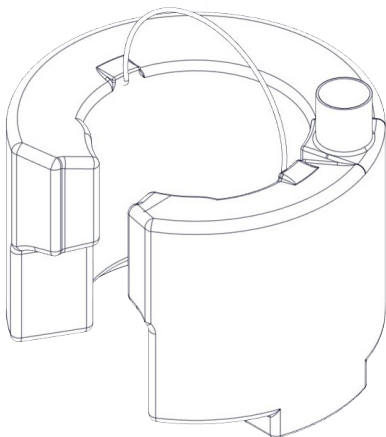

CT900 CTD900 Exploded Spares

Carpet Extraction Vacuum

1

11

8

10

3

6

4

9

2

5

7

Num	Description	Num
1	240V 2 STAGE D.I BYPASS MOTOR ASSY (BL21104) (14 INCH WV/CT/NT)	323016
	230V 2 STAGE D.I BYPASS ACUSTEK MOTOR 1200W (BL21104)	205411
	120V 2 STAGE D.I BYPASS ACUSTEK MOTOR (BL21101)	205409
2	CT900 BLUE DRUM ASSEMBLY C/W FLANGE NECK WITH BAYONET	500719
3	900 HANDLE ASSEMBLY (INSERTED + END STOPS)	329169
	LOWER HANDLE ASSY (S/S) 900 SERIES	303134
	M6.70MM LG.POZI-PAN.SCREW.Z/PL.C/SUNK	219422
	HANDLE BLOCK SPACER	206128
4	BLACK TOGGLE FASTENER 30-1665 MSBL	206135
	M5x.10MM LG.POZI-PAN.SCREW.Z/PL.SEM	219047
	M5.12MM LG.POZI-PAN.SCREW.Z/PL.C/SUNK	219330
5	10 INCH WHEEL(BLACK/GREY) 20MM BORE	204028
	BLACK PLASTIC CAP 804029	206131
	CIRCLIP A20	219308
6	FLANGE NECK BAYONET	270161
	WET DRY CONNECTOR (LOOSE NECK)	206493
	NO8.5/8 INCH LG.POZI-PAN.SCREW.STAINLESS STEEL.PLASTITE	219370
7	3 INCH STEM FITTING CASTOR	204060
8	CT575/750 FLOAT ASSY (MANUFACTURING)	502030
9	FLUID CONTAINER 900 HEAD (DRILLED + HANDLE)	325160
10	SOLUTION TUBE AND FILTER ASSY CT/CTD750/900 (500MM) [2]	303135
11	10 METRE X 1MM X 2 CORE YELLOW CABLE (SOCKET WITH UK PLUG)	911549
	10.0MT X 1.5MM X 2 CORE YELLOW CABLE (SOCKET + PLUG) EURO	236144
	MAINS CABLE.YELLOW.10000.2m5.2.INDUSTRIAL 32A PLUG.STRIPPED	911743
	10.0MT X 1.5MM X 2 CORE CABLE (SOCKET + PLUG) SOUTH AFRICA	236149

CT Accessories
(607144 Kit A41A)

Image Reference	Item Description	Part Number	Item Quantity
	4m CleanTec Extraction Hose	601399	1
	Extraction Bend Tube Lower Extraction Tube Straight Tube	601009 601006 601008	1
	Aluminium Fish Tail Extraction Tool	601423	1
	Upholstery Tool	601225	1
	Trigger + Solution tube	601968	1