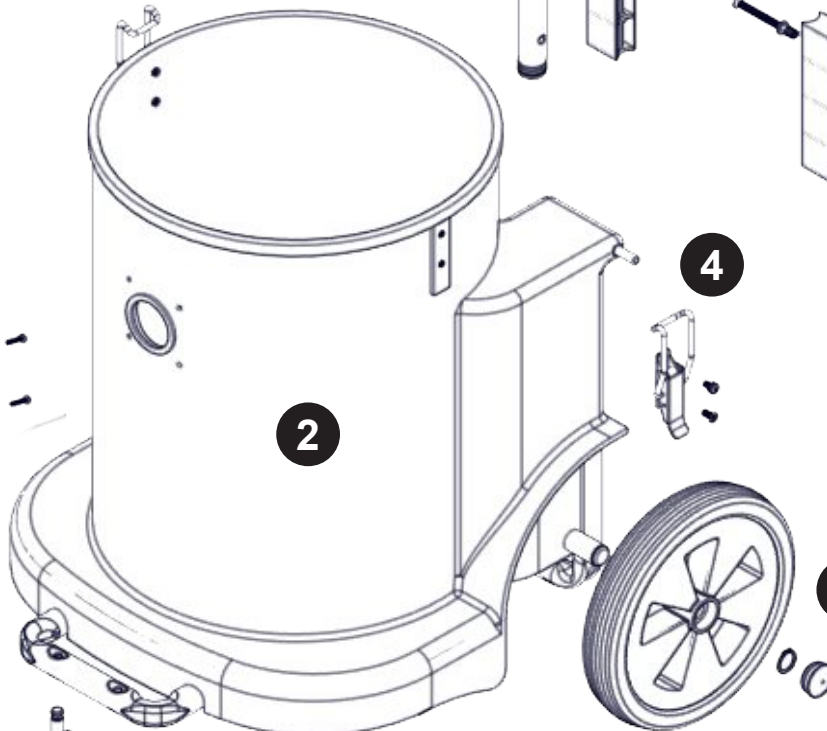

CT900 CTD900 Exploded Spares

Carpet Extraction Vacuum

1

11

8

10

3

6

4

9

2

5

7