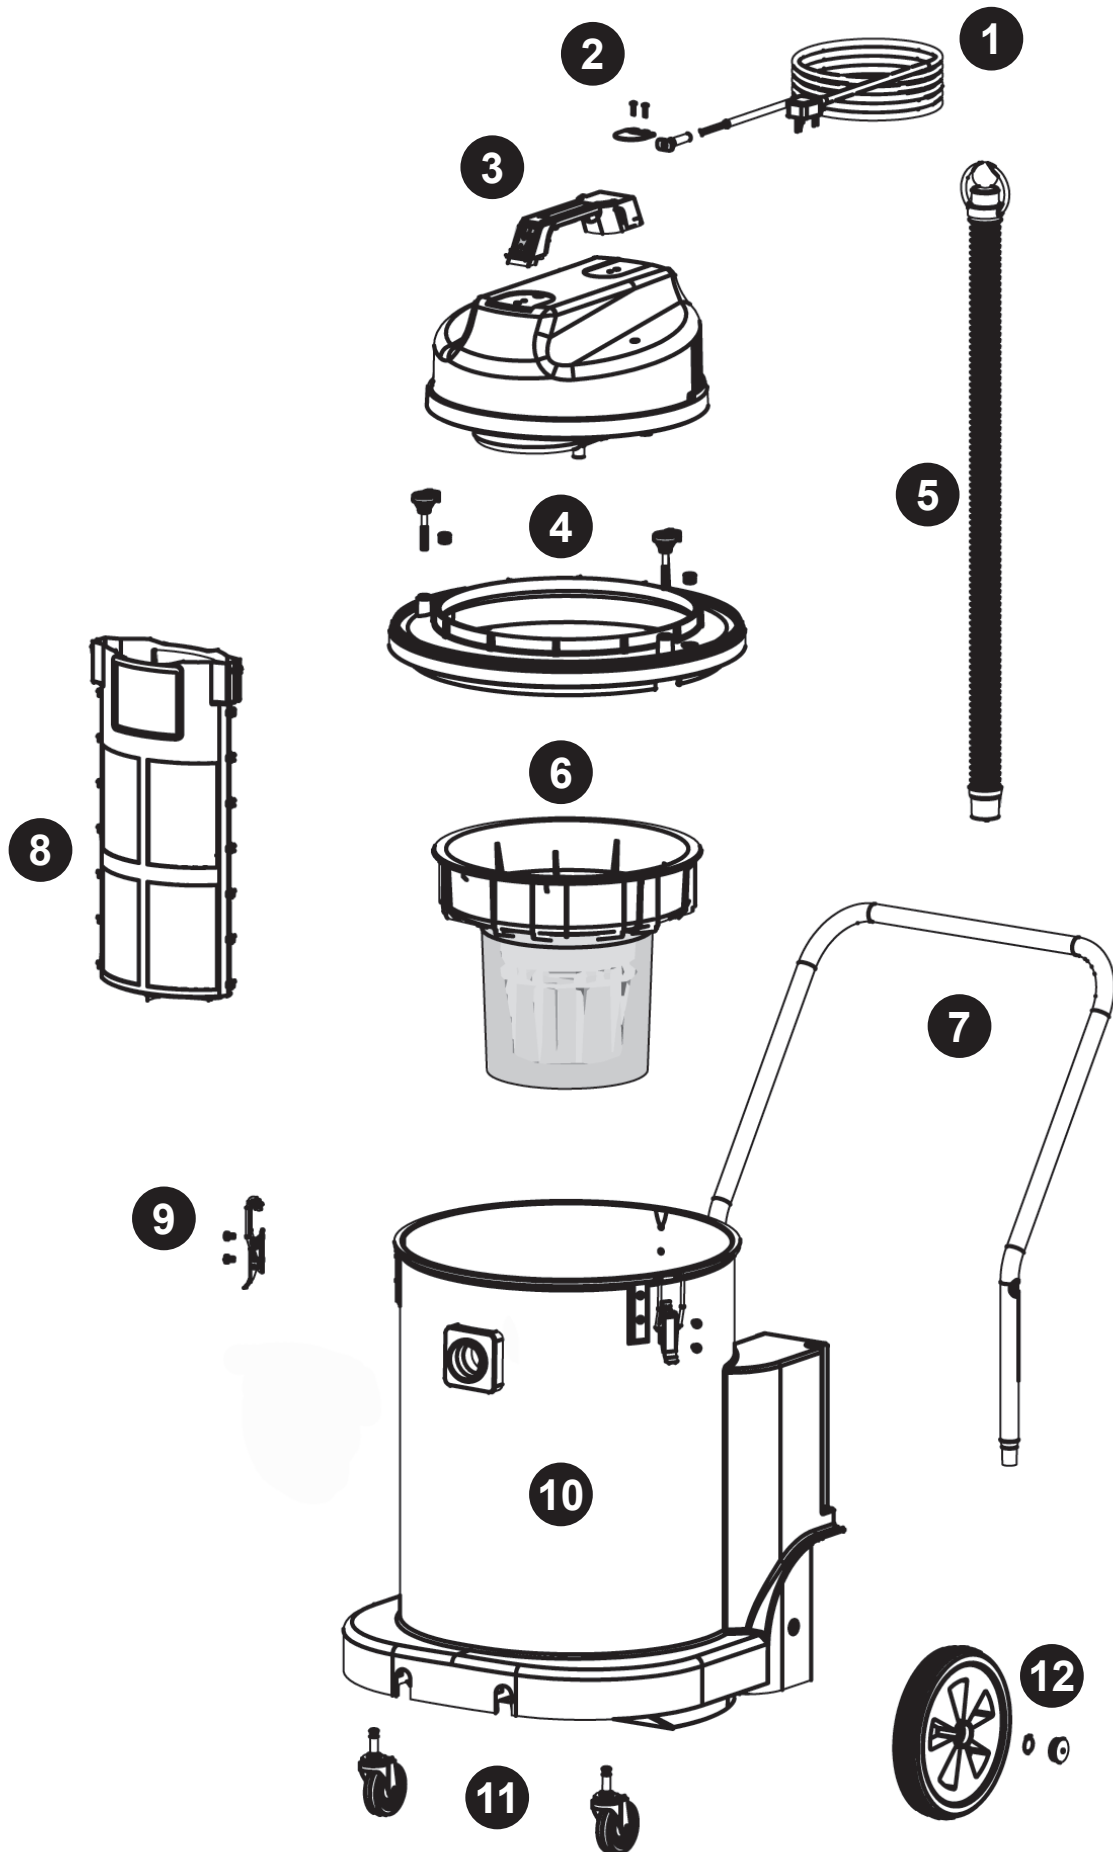

WVD1800AP Exploded Spares

WET VACUUM

Num	Description	Num
1	MAINS CABLE.YELLOW.10000.1.3.UK PLUG.10A SOCKET PLUG	911757
	10.0MT X 1MM X 3 CORE CABLE (SOCKET + PLUG) UK [1]	236010
	10.0MT X 1.5MM X 3 CORE YELLOW CABLE (SOCKET + PLUG) EURO	236143
	12.5MT X 3CORE X 2.5MM CABLE PLUS 32AMP INDUSTRIAL PLUG	220911
	10.0MT X 1.5MM X 3 CORE CABLE (SOCKET + PLUG) SWISS	236019
2	CABLE CLIP (SOCKET)	227637
	NO6.5/8 INCH LONG.POZI-PAN.SCREW.ZINC PLATED PLASTITE	219107
3	WV AP/PH HANDLE & COVER 2-SWITCH 3 POLE 16A (SOCKET) V17/V82	913457
	WV AP/PH HANDLE BASE MOULD ASSY (SOCKET) V17/V82	321091
4	1800 DRUM ADAPTER PLATE ASSEMBLY	502100
5	10M DISCHARGE HOSE FOR AP MACHINES (NVM-145B)	604245
6	WV575/2000 FLOAT ASSEMBLY	502034
7	1800 DRUM HANDLE (M/S) (1.750) PAINTED BLACK	302097
8	TRASH BASKET FILTER ASSEMBLY (1800)	207110
9	BLACK TOGGLE FASTENER 30-1665 MSBL	206135
	M5x.10MM LG.POZI-PAN.SCREW.Z/PL.SEM	219047
	M5.12MM LG.POZI-PAN.SCREW.Z/PL.C/SUNK	219330
10	1800 BLUE PUMP OUT DRUM ASSEMBLY	500724
	WV/WVD 1800 230V/50HZ PUMP ASSEMBLY	325213
11	3 INCH STEM FITTING CASTOR	204060
12	10 INCH WHEEL(BLACK/GREY) 20MM BORE	204028
	CIRCLIP A20	219308
	BLACK PLASTIC CAP 804029	206131

607249 (BS7)

Image Reference	Item Description	Part Number	Item Quantity
	2.4 Nuflex Threaded Hose Assembly	602102	1
	400mm ProFlo Wet Pick-up Floor Tool	602380	1
	38mm Stainless Steel Tube Bend	602919	1
	38mm Stainless Steel Tube Straight	602920	2