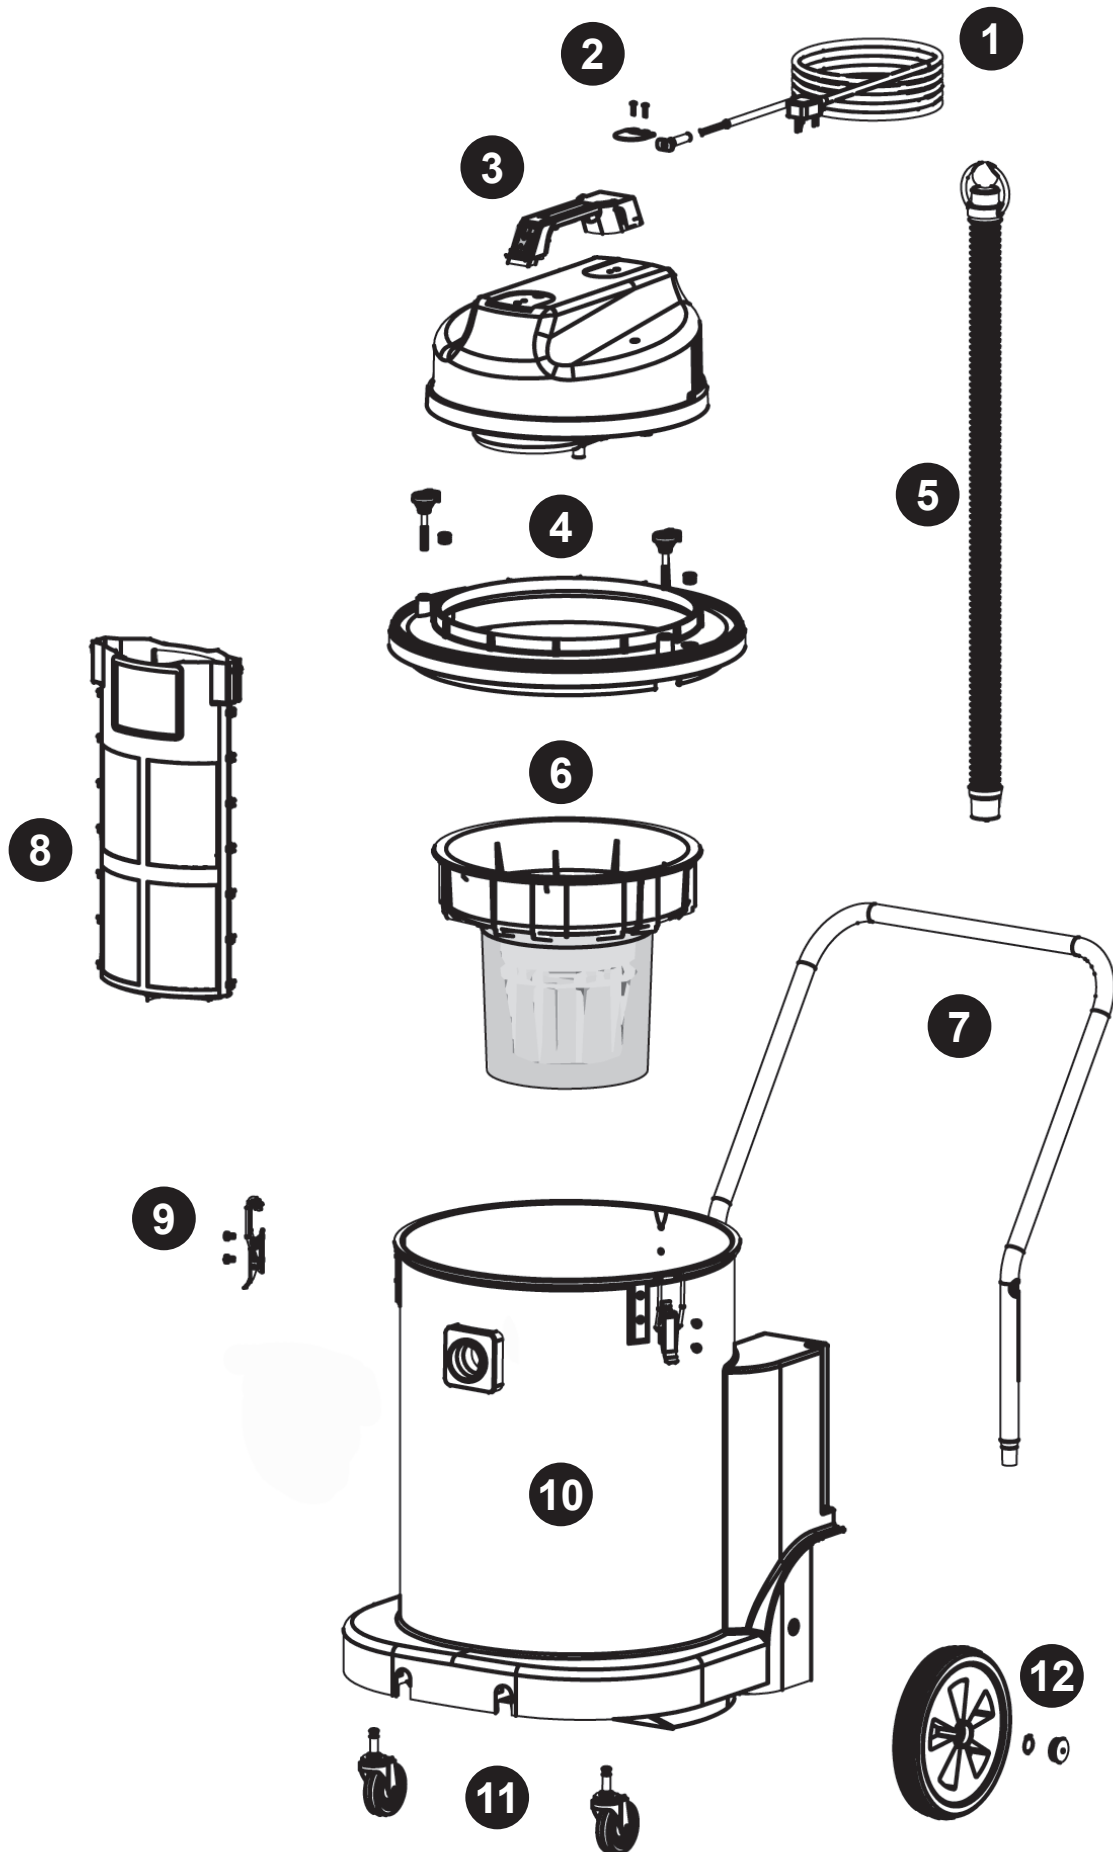

WV1800DH WVD1800DH Exploded Spares

WET VACUUM

| Num | Description | Num |
|-----|---|--------|
| 1 | 10 METRE X 1MM X 2 CORE YELLOW CABLE (SOCKET WITH UK PLUG) | 911549 |
| | 10.0MT X 1.5MM X 2 CORE YELLOW CABLE (SOCKET + PLUG) EURO | 236144 |
| | MAINS CABLE.YELLOW.10000.2m5.2.INDUSTRIAL 32A PLUG.STRIPPED | 911743 |
| | 10.0MT X 1.5MM X 3 CORE CABLE (SOCKET + PLUG) SWISS | 236019 |
| 2 | CABLE CLIP (SOCKET) | 227637 |
| | NO6.5/8 INCH LONG.POZI-PAN.SCREW.ZINC PLATED PLASTITE | 219107 |
| 3 | HANDLE COVER 1-SWITCH 2 POLE 10A | 904816 |
| | HANDLE BASE MOULD ASSY(SOCKET) DAF V16/V30/V53/81/83 | 320796 |
| 4 | 1800 DRUM ADAPTER PLATE ASSEMBLY | 502100 |
| 5 | DUMP HOSE (1800) | 213039 |
| 6 | WV575/2000 FLOAT ASSEMBLY MK2 (MANUFACTURING) | 502034 |
| 7 | 1800 DRUM HANDLE (M/S) (1.750) PAINTED BLACK | 302097 |
| 8 | TRASH BASKET FILTER ASSEMBLY (1800) | 207110 |
| 9 | BLACK TOGGLE FASTENER 30-1665 MSBL | 206135 |
| | M5x.10MM LG.POZI-PAN.SCREW.Z/PL.SEM | 219047 |
| | M5.12MM LG.POZI-PAN.SCREW.Z/PL.C/SUNK | 219330 |
| 10 | WV/WVD1800 BLUE DRUM ASSEMBLY PLUS DRAIN HOSE | 500720 |
| 11 | 3 INCH STEM FITTING CASTOR | 204060 |
| 12 | 10 INCH WHEEL(BLACK/GREY) 20MM BORE | 204028 |
| | CIRCLIP A20 | 219308 |
| | BLACK PLASTIC CAP 804029 | 206131 |

607249 (BS7)

| Image Reference | Item Description | Part Number | Item Quantity |
|--|-------------------------------------|-------------|---------------|
|  | 2.4 Nuflex Threaded Hose Assembly | 602102 | 1 |
|  | 400mm ProFlo Wet Pick-up Floor Tool | 602380 | 1 |
|  | 38mm Stainless Steel Tube Bend | 602919 | 1 |
|  | 38mm Stainless Steel Tube Straight | 602920 | 2 |