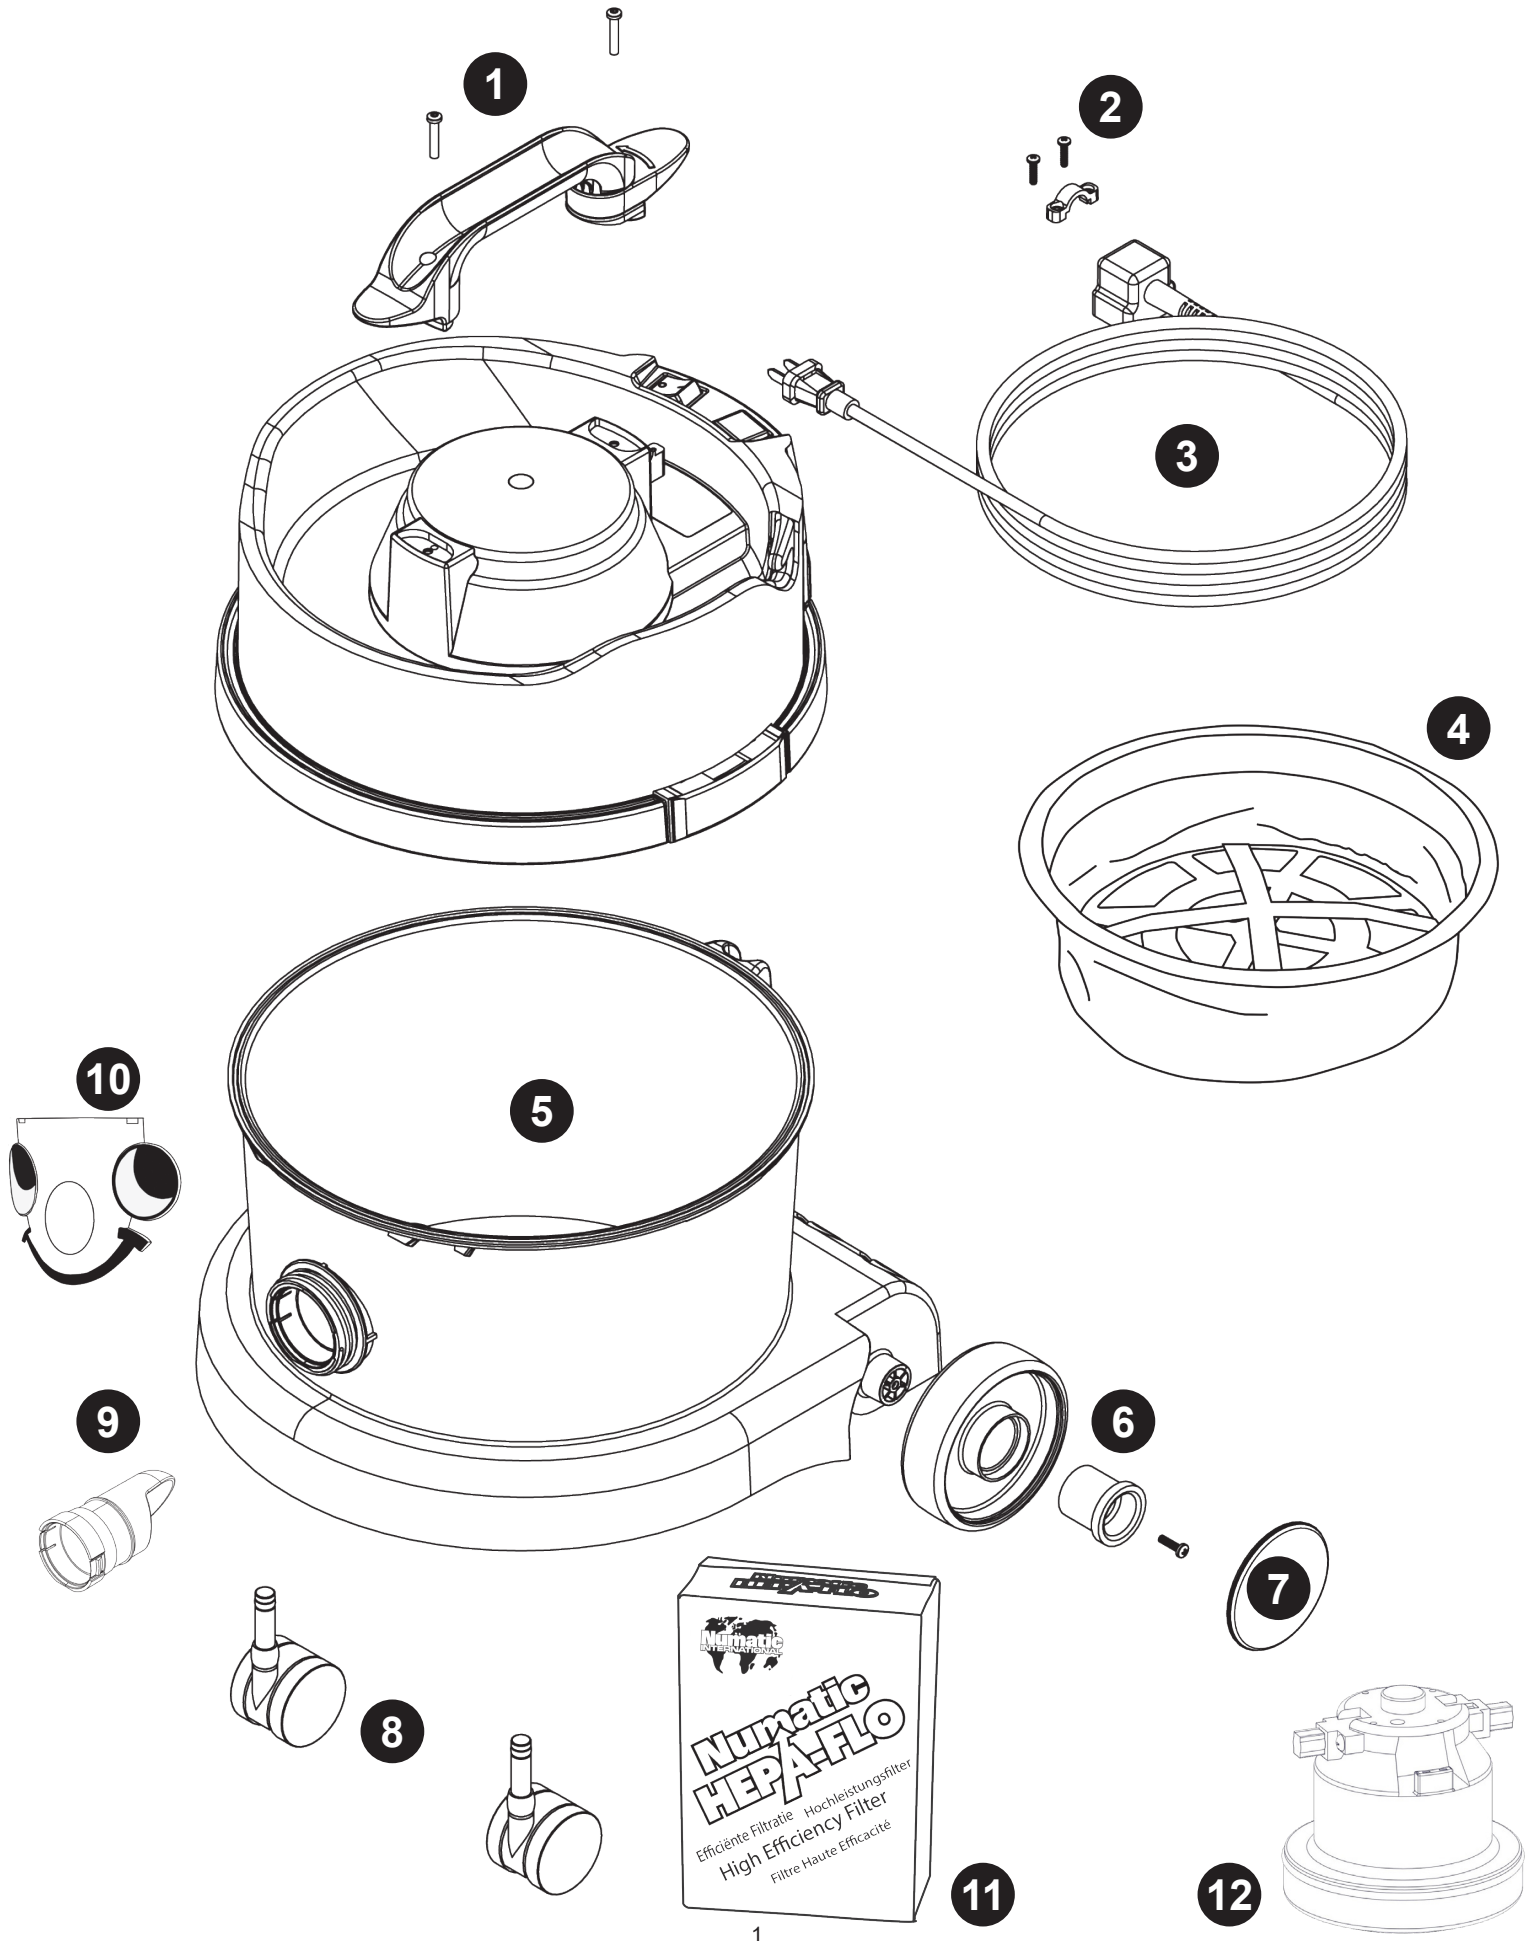

PSP240 Exploded Spares

CABLE MANAGEMENT & PLUGGED CABLE

Num	Description	Num
1	CABLE MANAGEMENT HANDLE - MAIN BODY	906071
	CABLE MANAGEMENT HANDLE - LOWER HOUSING	906072
	CABLE MANAGEMENT HANDLE - SWIVEL LOCK	906073
	NO8 X 1 INCH PLASTITE T20 PAN SCREW X 2 0FF	913898
2	PLUG LOCATION CLAMP (1)	227564
	NO6.5/8 INCH LG.POZI-PAN.SCREW.Z/PL PLASTITE (1)	219107
3	10.0MT X 1MM X 2CORE CABLE (SOCKET + PLUG) UK	911549
	10.0MT X 1MM X 2CORE CABLE (SOCKET + PLUG) EUROPEAN	236123
	10.0MT X 1MM X 2CORE CABLE (SOCKET + PLUG) SWISS	236017
	10.0MT X 1MM X 2CORE CABLE (SOCKET + PLUG) CSA	236025
	10.0MT X 1MM X 2CORE CABLE (SOCKET + PLUG) SOUTH AFRICA	911753
	10.0MT X 1MM X 2CORE CABLE (SOCKET + PLUG) AUSTRALIA	911804
4	TRITEX FILTER (BOXED)	604165
5	240 DRUM COMPLETE MID BLUE	903958
6	WHEEL HUB FOR 2 SHOT WHEEL	227868
	HENRY WHEEL 2 SHOT MOULDING	227640
	NO8.5/8 INCH LG.POZI-PAN.SCREW.Z/PL.PLASTITE	219105
7	COLOURED WHEEL DISC (MID BLUE)	229777
8	50MM FRONT CASTORS FOR 180 DRUM	204111
9	FRONT FIT BAG CONNECTOR	237119
10	MID BLUE SNAP FIT FACE PRINTED	903941
11	PACK OF 3 NVM-1CH HEPAFLO BAGS	909291
	BOX OF 5 NVM-1CH HEPAFLO BAGS	907076
	BOX OF 10 NVM-1CH HEPAFLO BAGS	907075
12	230V SINGLE STAGE TF MOTOR (DLI 653T)	908947

620W (903146 Kit ASO)

Image Reference	Item Description	Part Number	Item Quantity
	280MM COMBINATION TOOL HEAD PLASTIC BASE (PRO-FLO PF280)	911609	1
	FLO MAX CONICAL HOSE 38MM-32MM (BOFLEX) (2.2M)	915909	1
	Handy Kit	909564	1
	32mm Stainless Steel Tube Set	909563	1