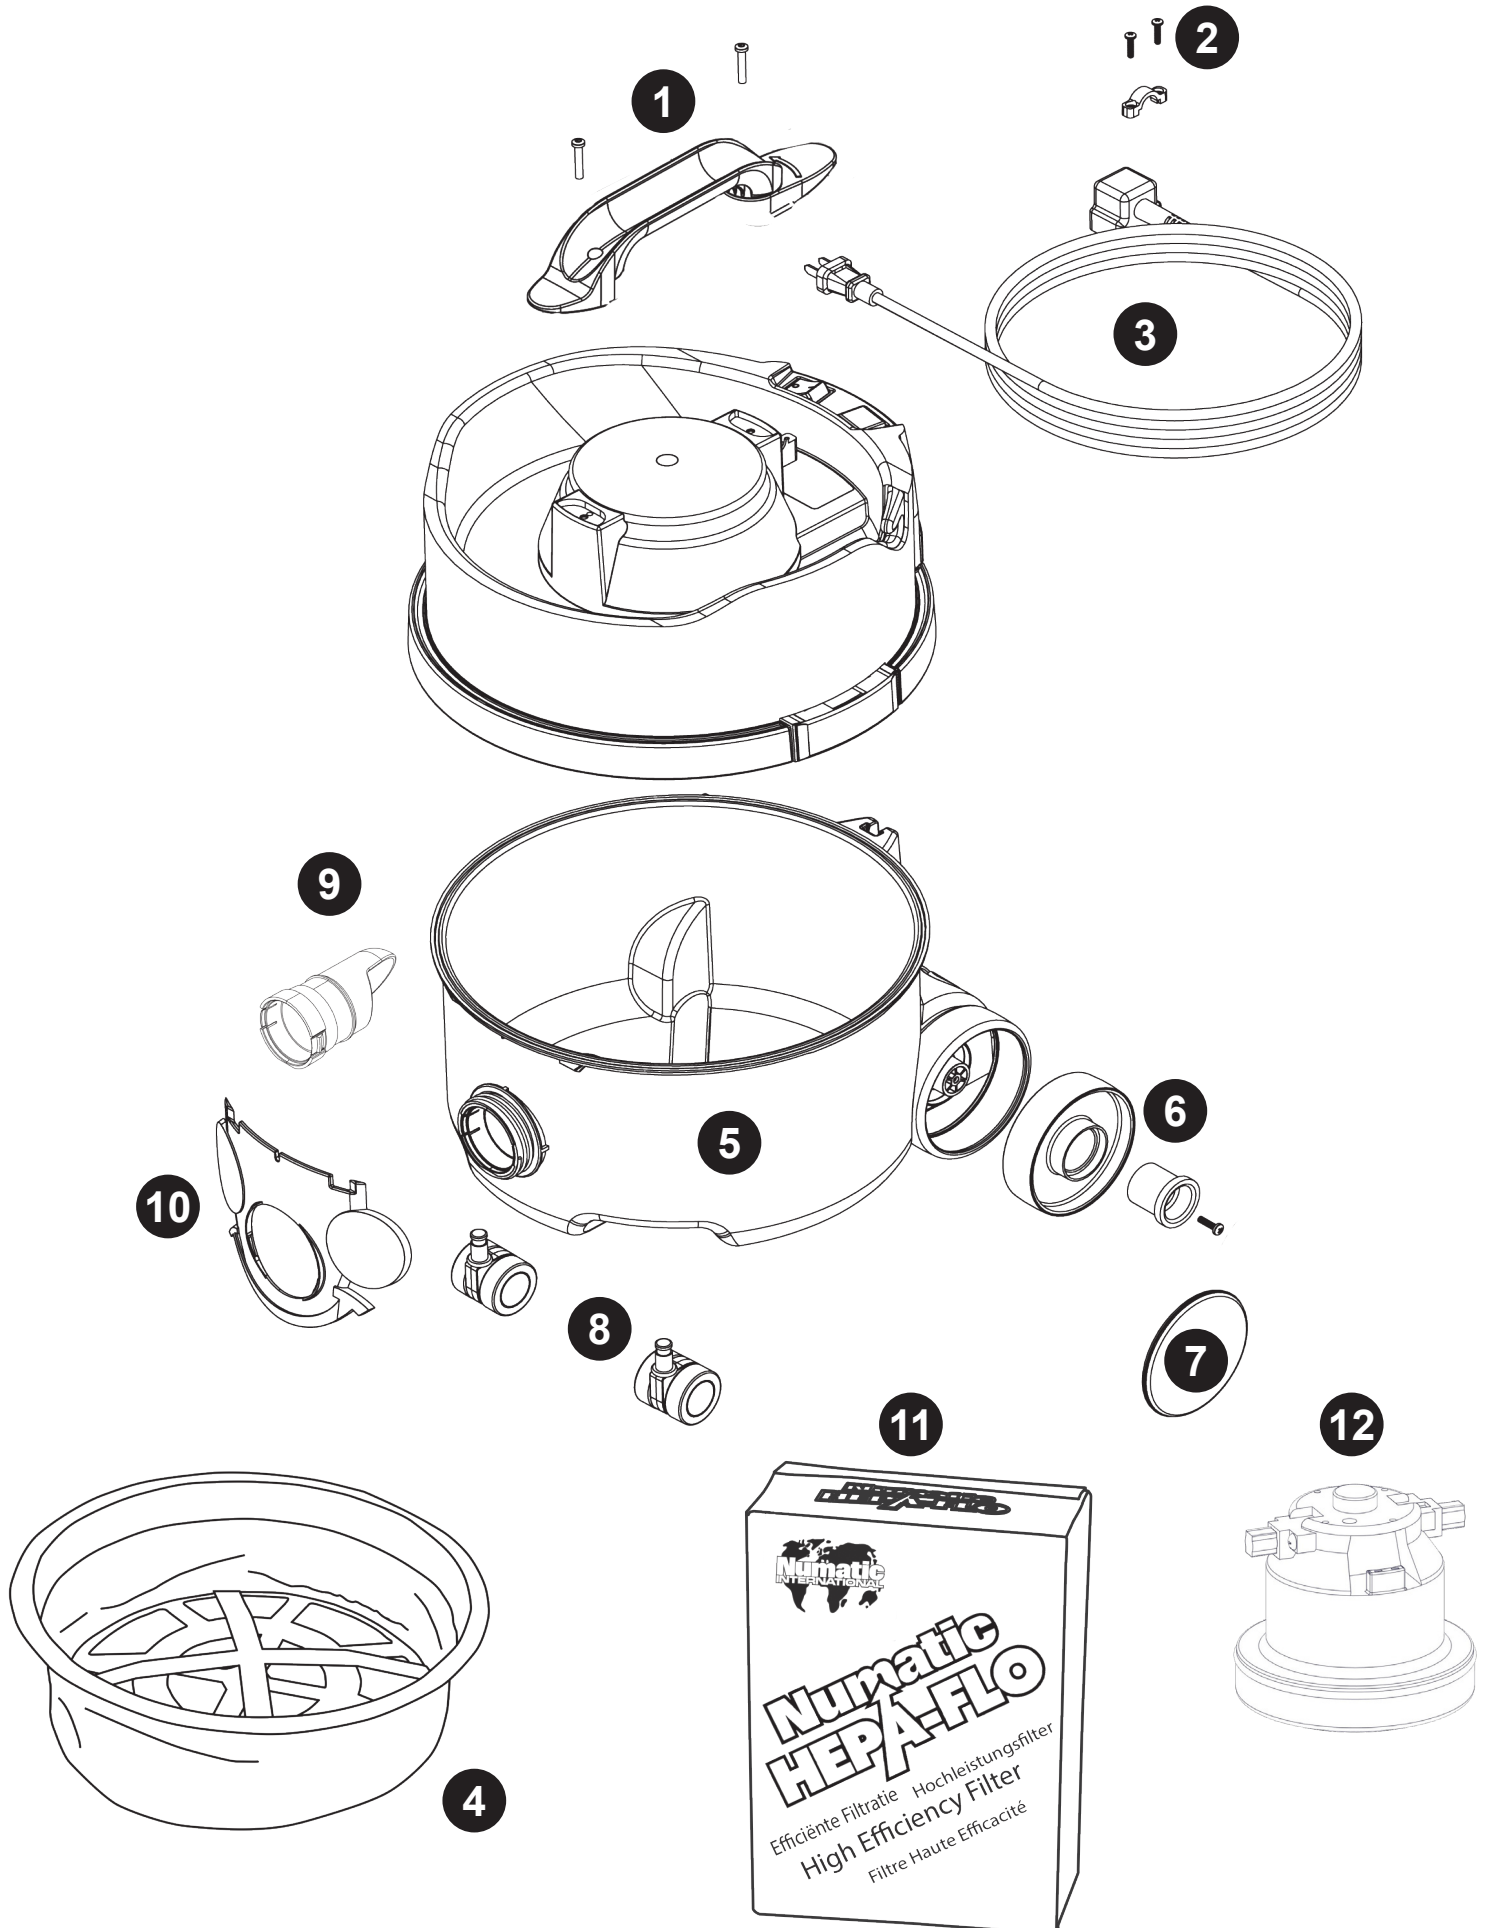

PSP180 Exploded Spares

CABLE MANAGEMENT & PLUGGED CABLE