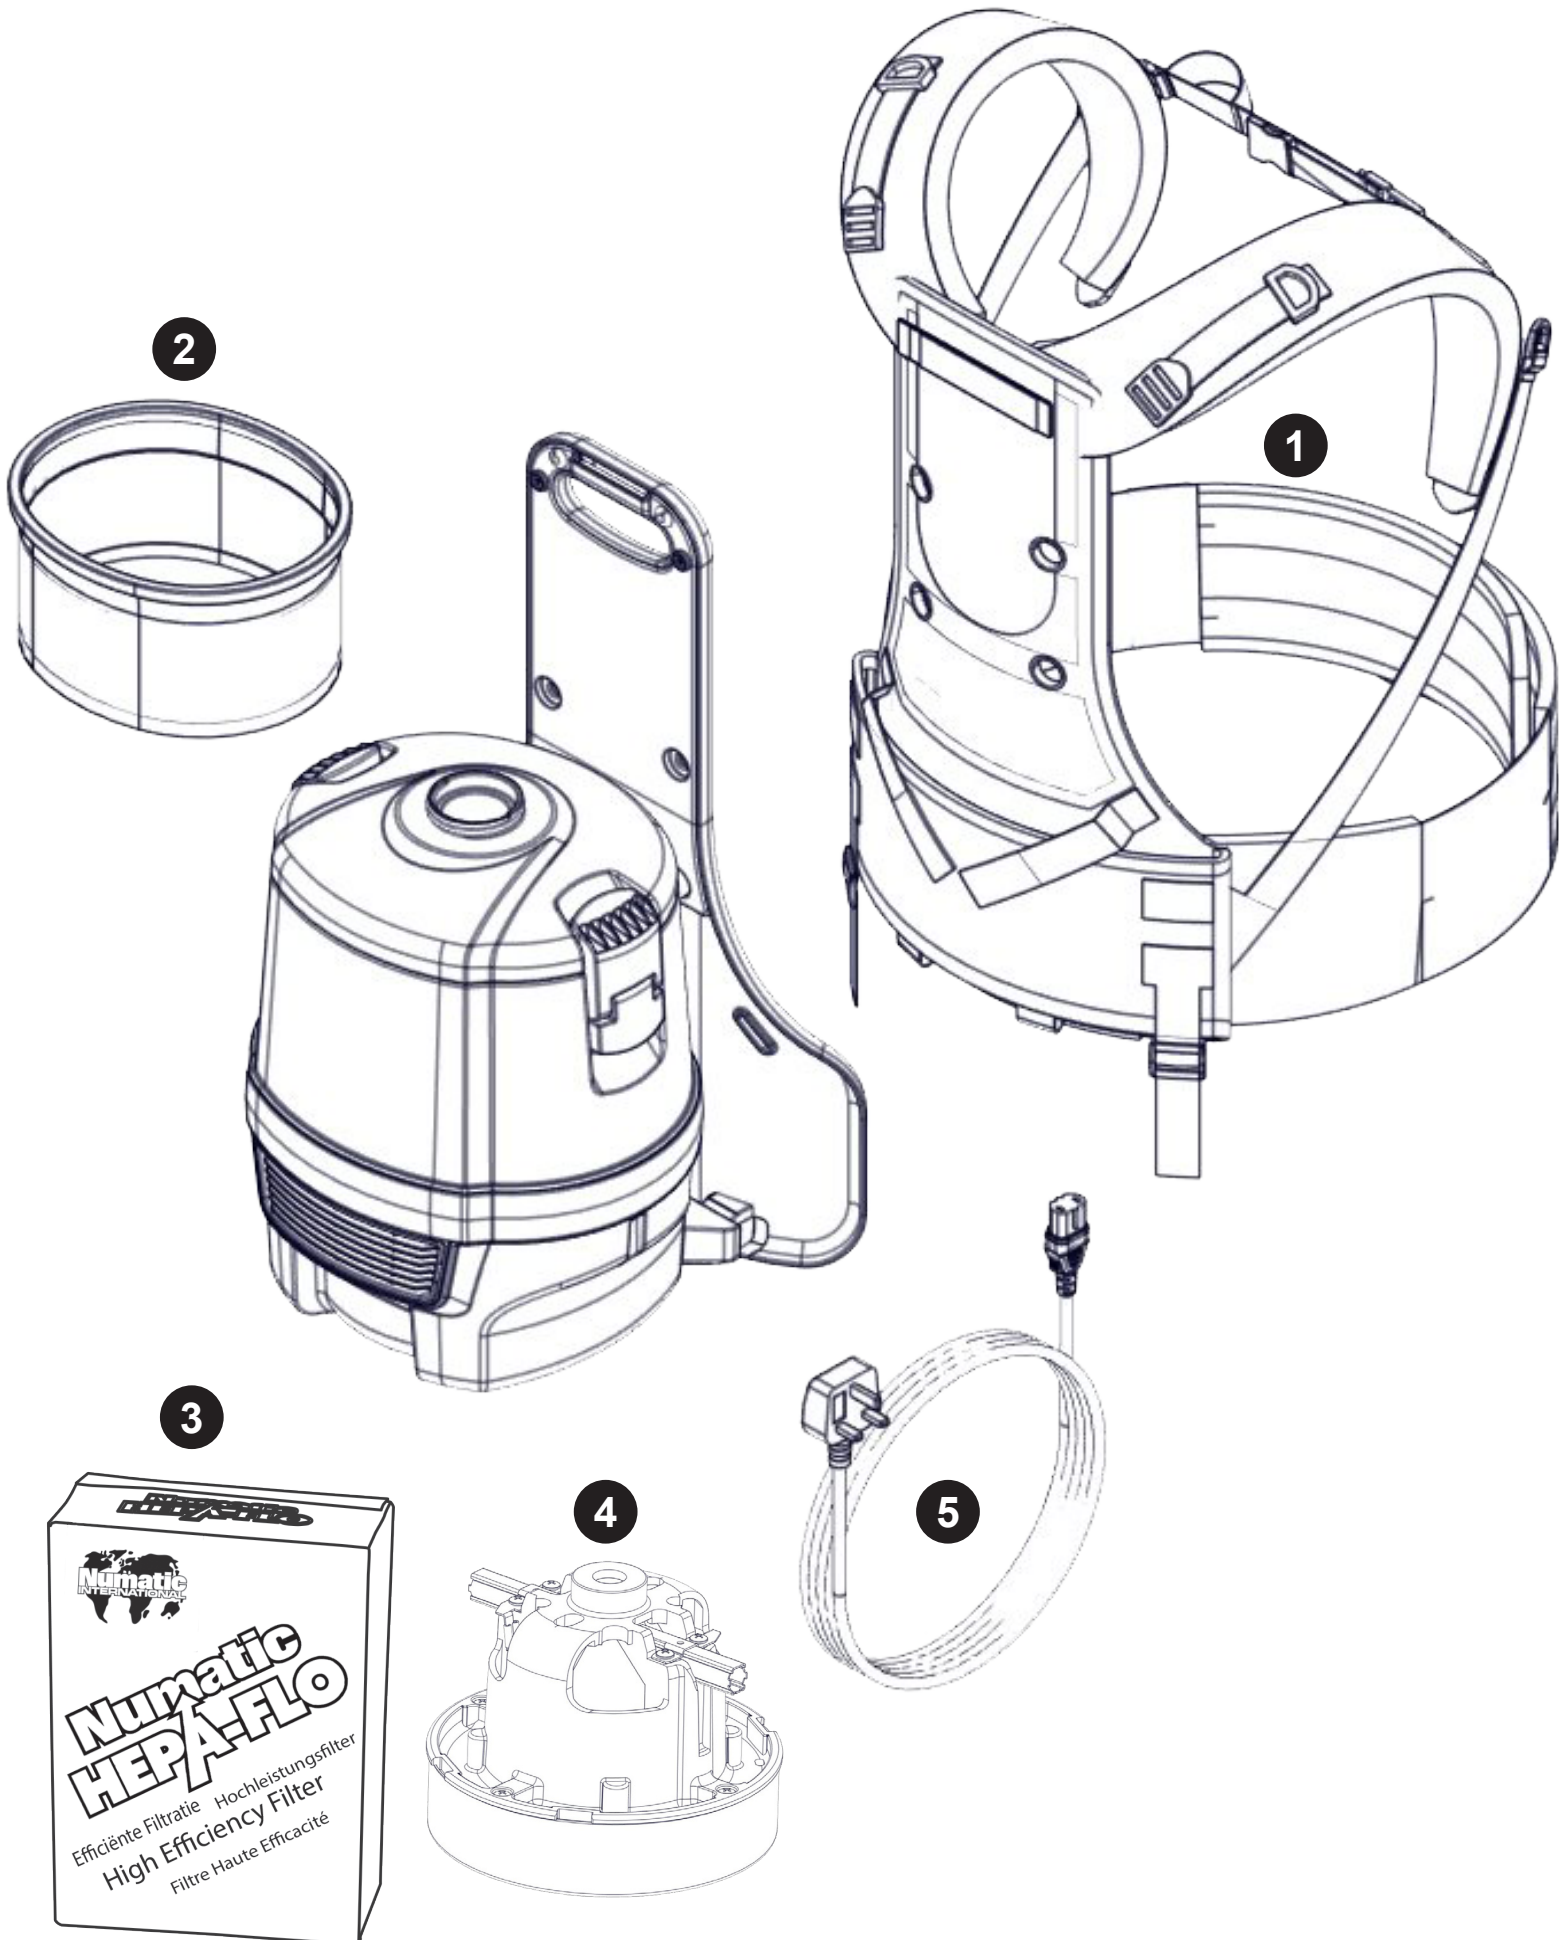

# RSV150 Exploded Spares

MAINS CABLE BACKPACK

<b>Num</b>	<b>Description</b>	<b>Num</b>
1	RUCKSACK HARNESS - RSB150/RSV150 (RED)	<b>912533</b>
2	SHORT BACKPACK TRITEX FILTER	<b>910915</b>
3	NVM-1AH INDIVIDUAL HEPAFLO FILTER BAG (RSV130)	<b>604011</b>
4	230V SINGLE STAGE TF MOTOR (DLI 653T) TCO (6210820147)	<b>908947</b>
5	15MT X 1MM X 2CORE CABLE UK PLUG	<b>910610</b>
	15MT X 1MM X 2CORE CABLE EURO PLUG YELLOW JACKET	<b>911347</b>
	15MT X 1MM X 2CORE CABLE SWISS PLUG YELLOW JACKET	<b>911346</b>
	15MT X 1MM X 2CORE CABLE YELLOW AUS+NZ PLUG	<b>910477</b>
	15MT X 1MM X 2CORE CABLE RSA PLUG YELLOW JACKET	<b>910481</b>
	CSA/USA 10A.2PIN PLUG SJT (105 DEG) 2 X 18AWG.15M.22205 YELLOW	<b>912333</b>

## 912931 KIT AA30E

Item Description	Part Number	Item Quantity
1.2M BOFLEX RSB/RSV150 HOSE ASSEMBLY	914980	1
270MM COMBINATION TOOL HEAD PLASTIC BASE (PRO-FLO PF270)	902923	1
65MM SOFT DUSTING BRUSH (NVA-44B )	601144	1
32MM DOUBLE TAPER ADAPTOR	601141	1
32MM O/D ALUMINIUM TUBE BEND.BLACK NPC VOLUME CONTROL	601051	1
32MM ALUMINIUM EXTENSION TUBE	601024	2

## 915883 KIT AAT30E

Item Description	Part Number	Item Quantity
1.2M BOFLEX RSB/RSV150 HOSE ASSEMBLY	914980	1
270MM COMBINATION TOOL HEAD PLASTIC BASE (PRO-FLO PF270)	902923	1
65MM SOFT DUSTING BRUSH (NVA-44B )	601144	1
32MM DOUBLE TAPER ADAPTOR	601141	1
32MM O/D ALUMINIUM TUBE BEND.BLACK NPC VOLUME CONTROL	915195	1
32MM ALUMINIUM TELESCOPIC TUBE	914759	1