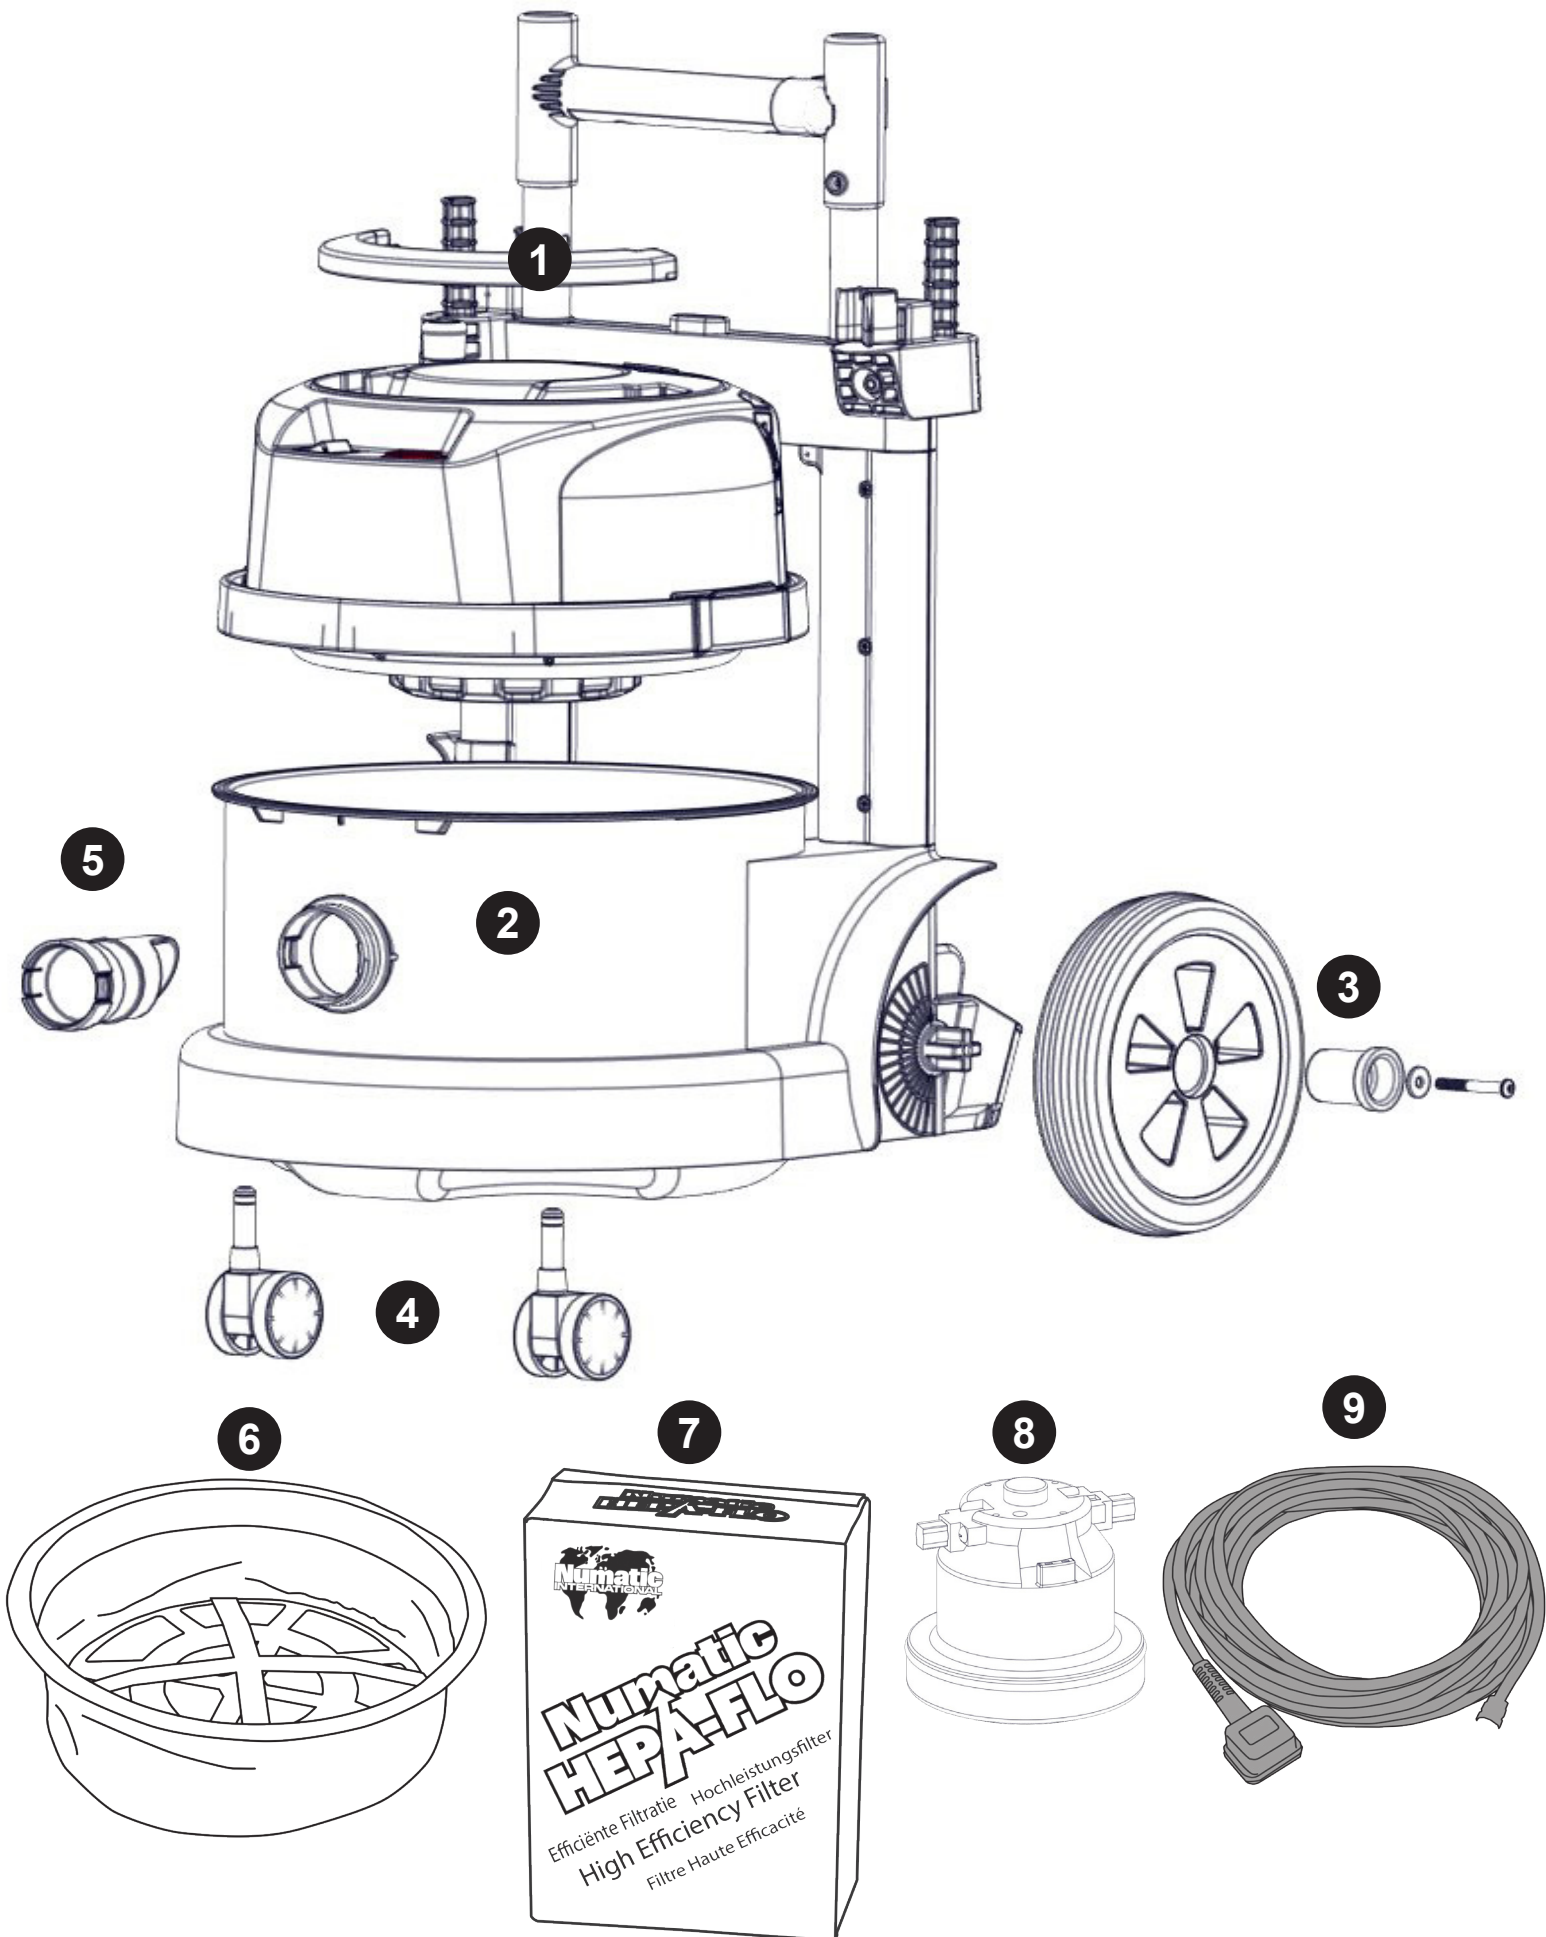

PPT220 PPT390- Exploded Spares

HANDY TROLLEY DESIGN

Num	DESCRIPTION			Num	
1	REELER HANDLE			227120	
2	12 INCH PPT220 RED DRUM ASSEMBLY			500972	
	12 INCH PPT390 RED DRUM ASSEMBLY			500972	
3	8 INCH WHEEL			204104	
	NUT.M6.NYLON INSERT.Z/PL			219088	
	WASHER.M6.FORM G.Z/PL			219008	
	M6 X 45MM SOCKET BUTTON HEAD SCREWS ZINC & DE-EMBRITTLED			219881	
	390 DRUM WHEEL HUB			237120	
4	50MM TWIN WHEEL CASTOR WITH PU TYRE			204111	
5	DRY DIFFUSER NECK			237119	
6	12" TRITEX FILTER (DRY ONLY USE)			909559	
7	PACK OF 3 NVM-1CH HEPAFLO BAGS			909291	
	BOX OF 5 NVM-1CH HEPAFLO BAGS			907076	
	BOX OF 10 NVM-1CH HEPAFLO BAGS			907075	
8	230V SINGLE STAGE TF MOTOR (DLI 653T) TCO (6210820147)			908947	
9	12.5 METRE X 0.75MM X 2 CORE (UK PLUG).	911501	9	8 METRE X 18AWG X 2 CORE CABLE (CSA PLUG)	911508
	12.5 METRE X 0.75MM X 2 CORE (EUROPEAN PLUG)	911506		12.5 METRE X 0.75MM X 2 CORE (SOUTH AFRICA PLUG)	911504
	12.5 METRE X 0.75MM X 2 CORE (SWISS PLUG)	911505		102.5 METRE X 0.75MM X 2 CORE (AUSTRALIA PLUG)	911498

903146 (Kit AS0)

Image Reference	Item Description	Part Number	Item Quantity
	FLO MAX CONICAL HOSE 38MM-32MM (BOFLEX) (2.2M)	915909	1
	COMBINATION TOOL HEAD	911609	1
	32mm Stainless Steel Tube Set	909563	1
	Handy Kit	909564	1