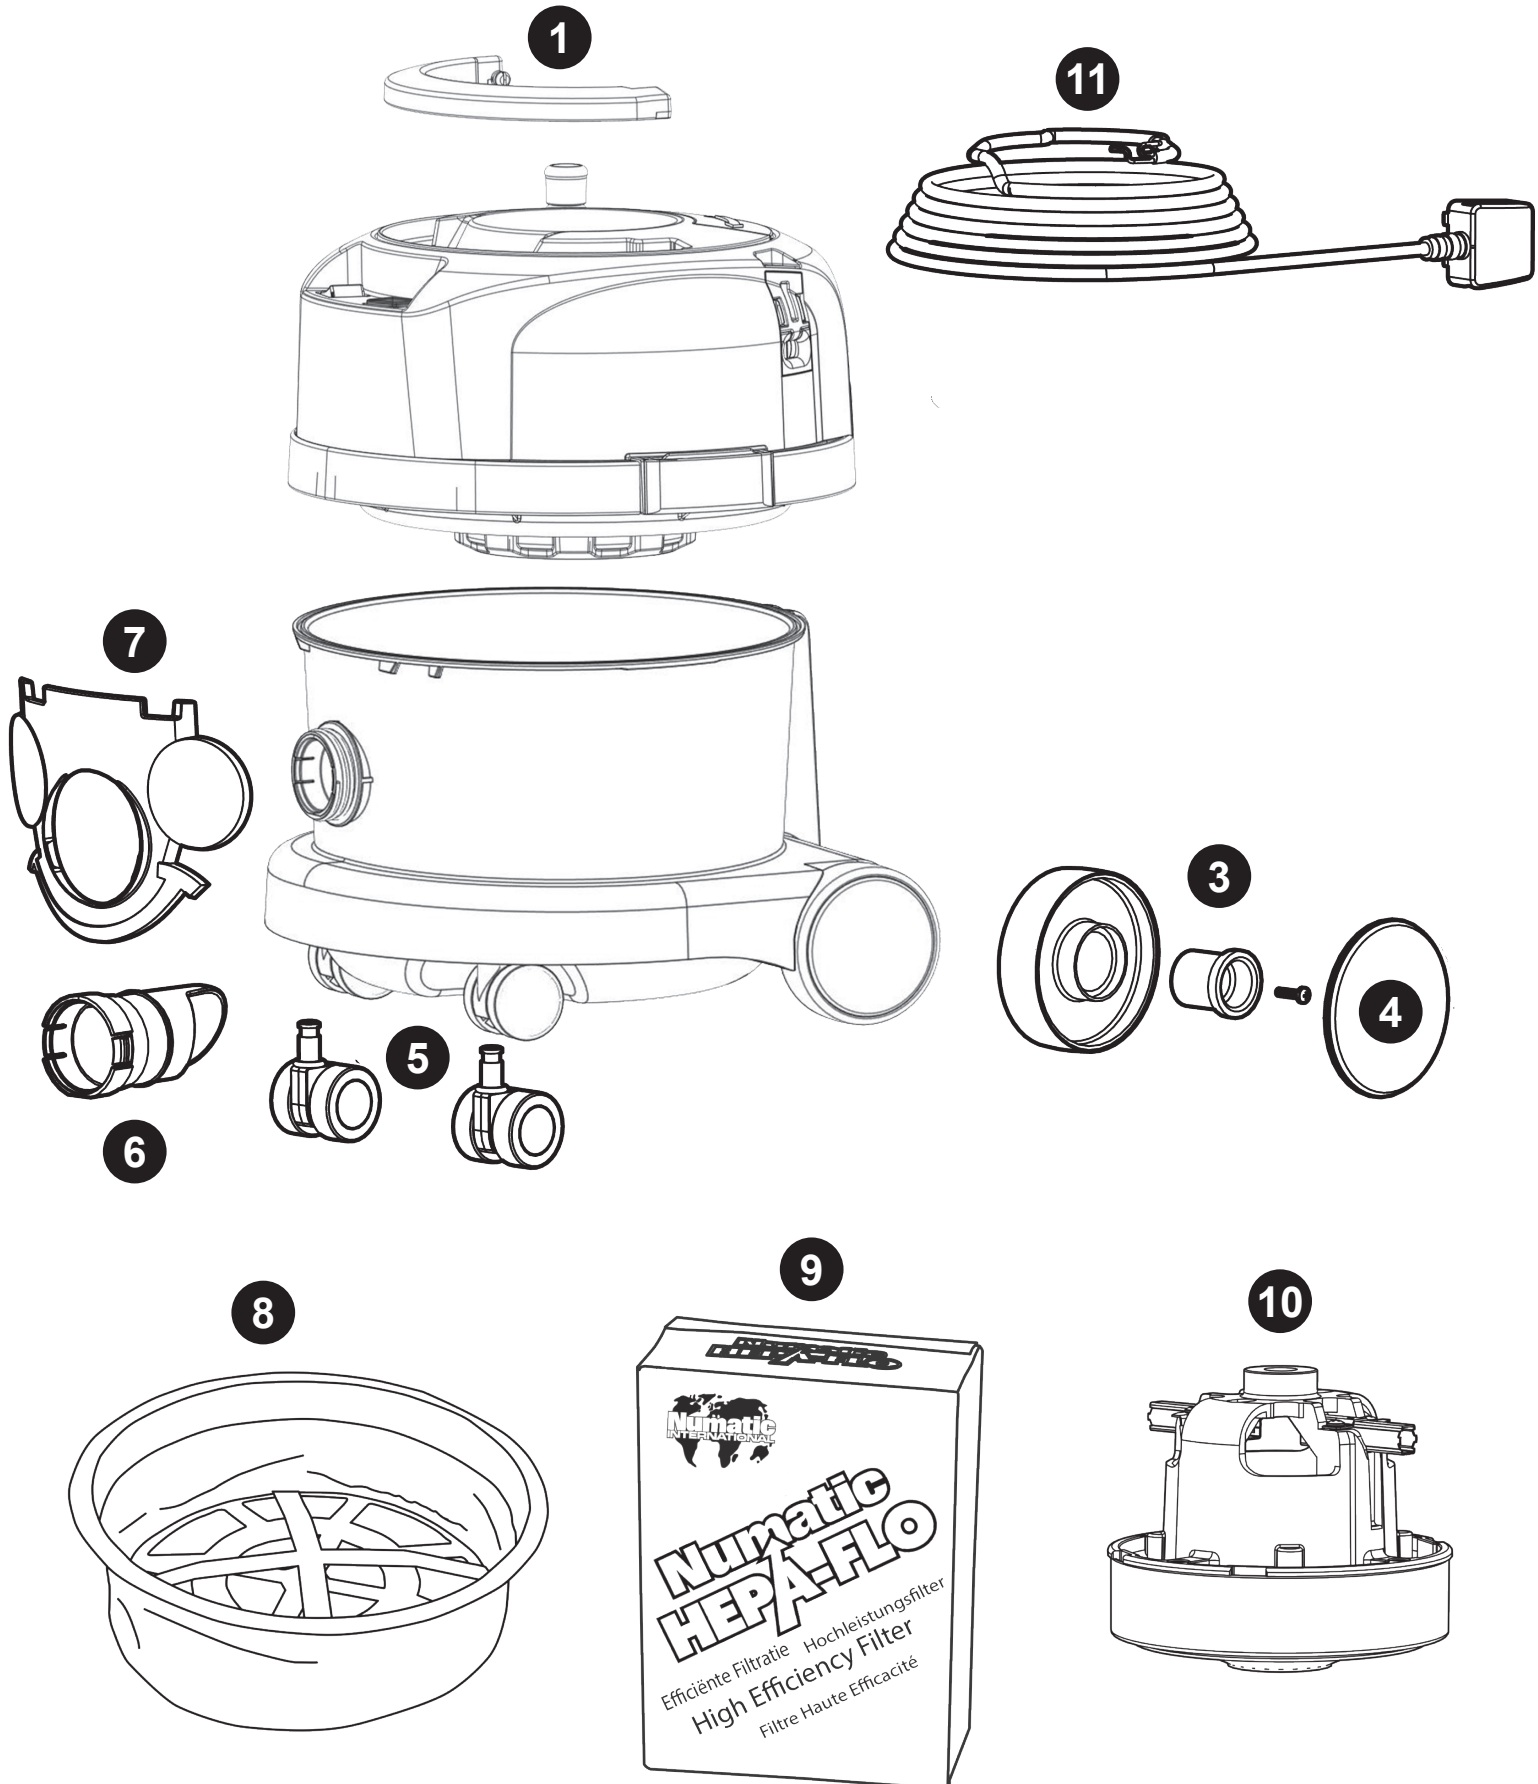

PPR240 Exploded Spares

PROVAC PLUGGED REELER VACUUM RANGE

Num	DESCRIPTION				Num
1	PPR (PLUGGED) HANDLE				237396
2	12 INCH 240 DRUM WITH ACCESSORY WITH STORAGE (RED) + FACE				902718
3	WHEEL HUB FOR 2 SHOT WHEEL				227868
	HENRY WHEEL 2 SHOT MOULDING				227640
	NO8.5/8 INCH LONG POZO-PAN SCREW Z/PL PLASTITE				219105
4	COLOURED WHEEL DISC (RED)				227687
5	50MM TWIN WHEEL CASTOR WITH PU TYRE				204111
6	DRY DIFFUSER NECK				237119
7	RED HENRY SNAP FIT FACE				901606
8	12" TRITEX FILTER (DRY ONLY USE)				909559
9	PACK OF 3 NVM-1CH HEPAFLO BAGS				909291
	BOX OF 5 NVM-1CH HEPAFLO BAGS				907076
	BOX OF 10 NVM-1CH HEPAFLO BAGS				907075
10	230V SINGLE STAGE TF MOTOR (DLI 653T) TCO (6210820147)				908947
11	12.5 METRE X 0.75MM X 2 CORE (UK PLUG).	911501	11	8 METRE X 18AWG X 2 CORE CABLE (CSA PLUG)	911508
	12.5 METRE X 0.75MM X 2 CORE (EUROPEAN PLUG)	911506		12.5 METRE X 0.75MM X 2 CORE (SOUTH AFRICA PLUG)	911504
	12.5 METRE X 0.75MM X 2 CORE (SWISS PLUG)	911505		102.5 METRE X 0.75MM X 2 CORE (AUSTRALIA PLUG)	911498

(903146 Kit ASO) 620W

Image Reference	Item Description	Part Number	Item Quantity
	280MM COMBINATION TOOL HEAD PLASTIC BASE (PRO-FLO PF280)	912358	1
	FLO MAX CONICAL HOSE 38MM-32MM (BOFLEX) (2.2M)	915909	1
	Handy Kit	909564	1
	32mm Stainless Steel Tube Set	909563	1