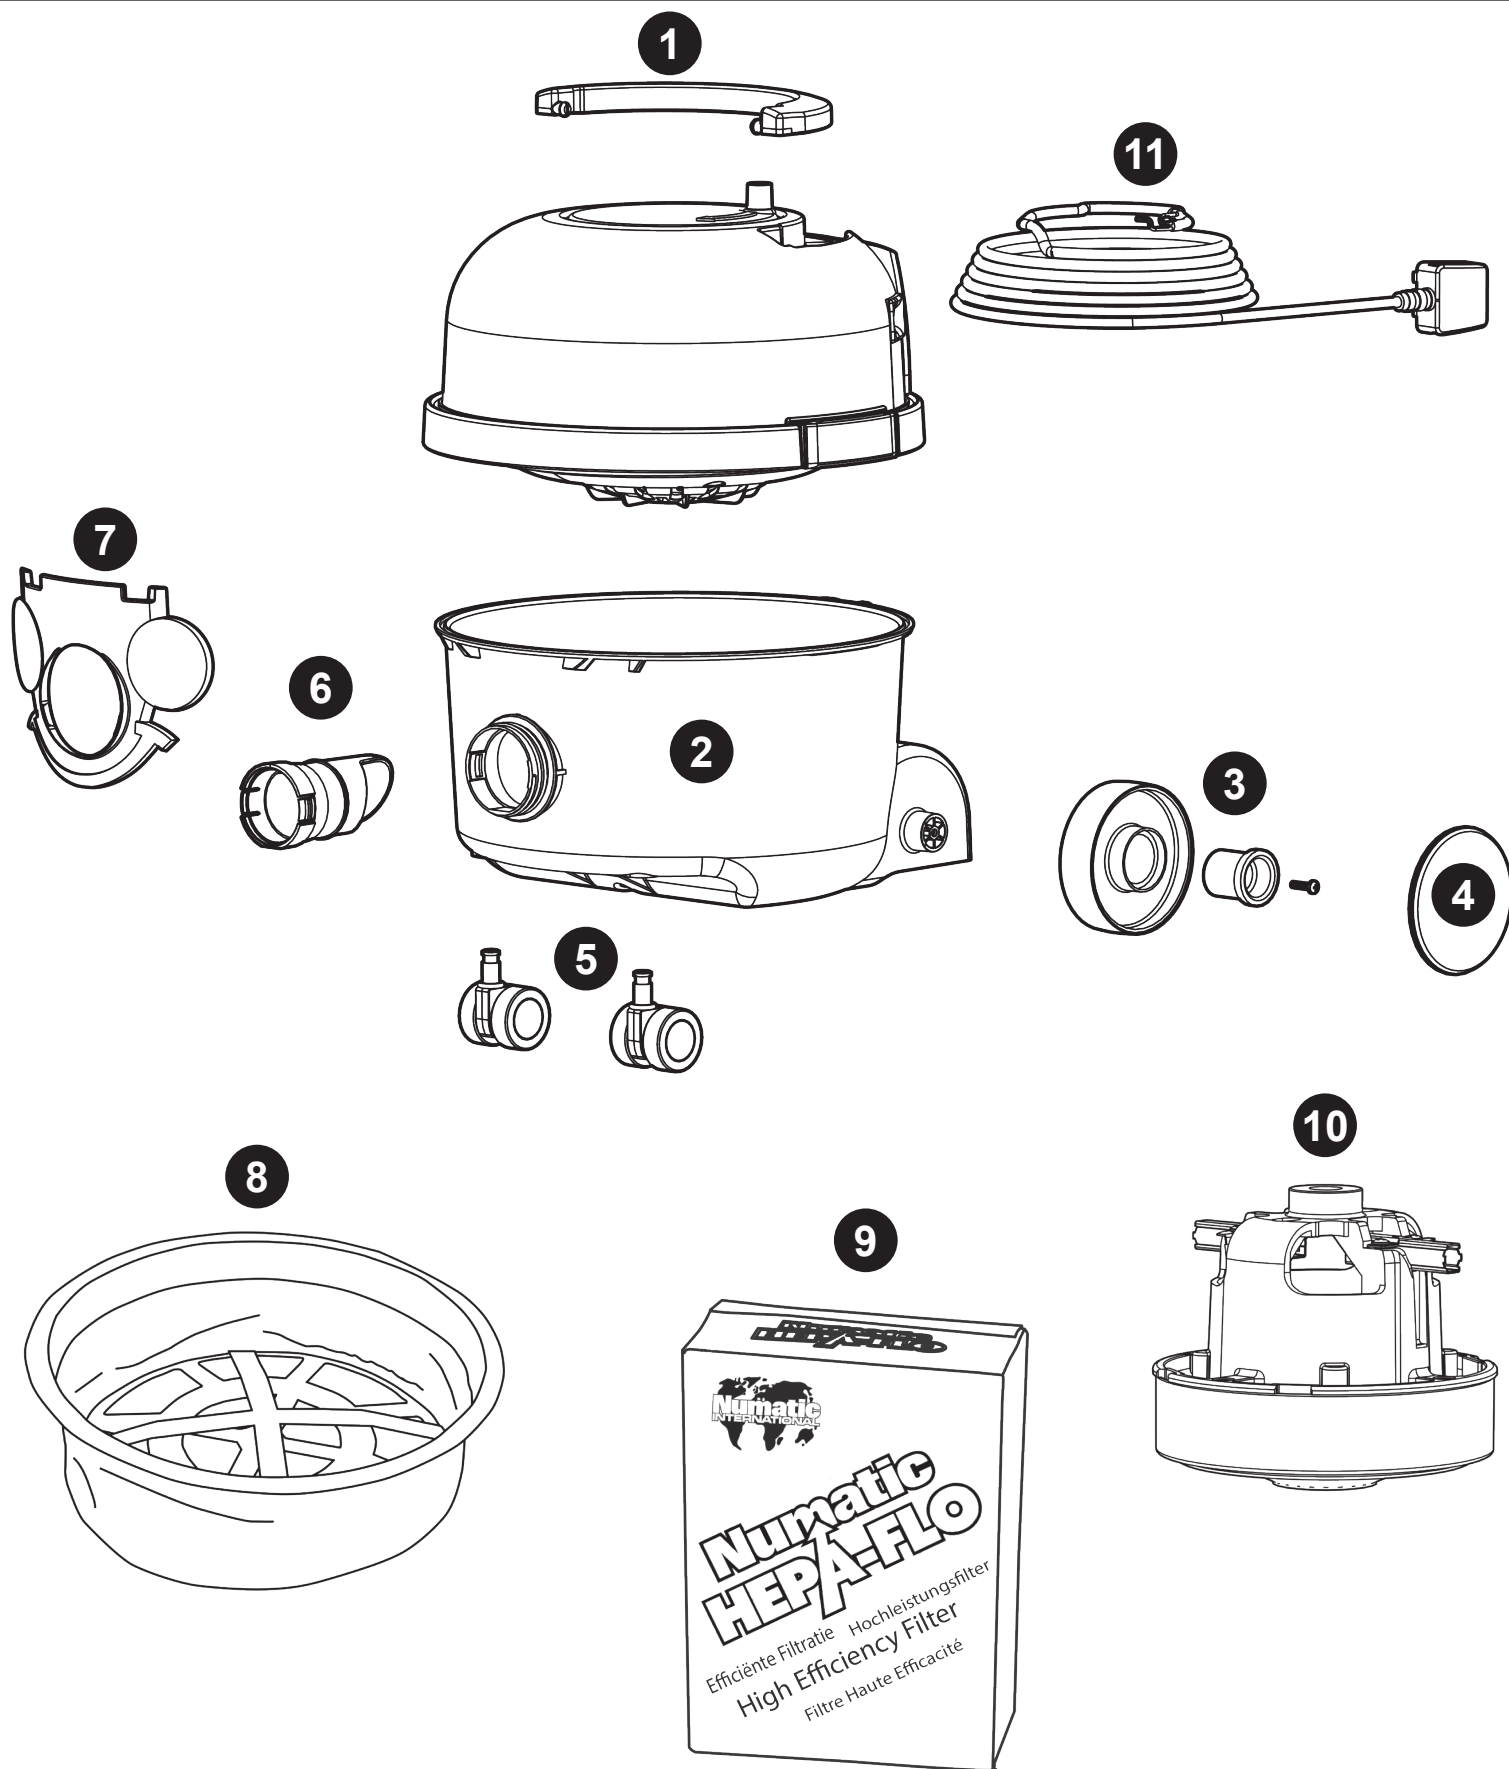

# HCP200 (HENRY PETCARE) Exploded Spares

PET RANGE

Num	Description				Num
1	Reeler handle				227120
2	12 inch 200 Drum with accessory with storage (GREEN) + Henry face				907116
3	Wheel hub for 2 shot wheel				227868
	Rear wheel 2 shot moulding				227640
	NO8.5/8 Inch long pozo-pan screw z/pl plastite				219105
4	Coloured wheel disc (Green)				227689
5	40mm Twin wheel castor with PU tyre				204000
6	Front Fit Bag Connector				237119
7	12 Inch HENRY snap face (Green)				903947
8	12" MicroFresh filter (Dry only use) CHARCOAL				909561
9	Pack of 3 NVM-1CH HepaFlo bags				909291
	Box of 5 NVM-1CH HepaFlo bags				907076
	Box of 10 NVM-1CH HepaFlo bags				907075
10	230V Single stage TF motor (DLI 653T) TCO (6210820147)				908947
11	10 Metre X 0.75MM X 2 Core (UK plug)	236115	11	8 Metre X 18AWG X 2 Core cable (CSA plug)	904060
	10 Metre X 0.75MM X 2 Core (European plug)	236300		10 Metre X 0.75MM X 2 Core (South Africa plug)	236036
	10 Metre X 0.75MM X 2 Core (Swiss plug)	236047		10 Metre X 0.75MM X 2 Core (Australia plug)	236044

## 909145 Kit HS0

Image Reference	Item Description	Part Number	Item Quantity
	FLO MAX CONICAL HOSE 38MM-32MM (BOFLEX) (2M)	909557	1
	32mm Stainless Steel Tube Set	909563	1
	280MM COMBINATION TOOL HEAD PLASTIC BASE (PRO-FLO PF280) (RD280)	911609	1
	AIROBRUSH (AB140)	909554	1
	AIROBRUSH (AB270)	909553	1
	Handy Kit	909564	1