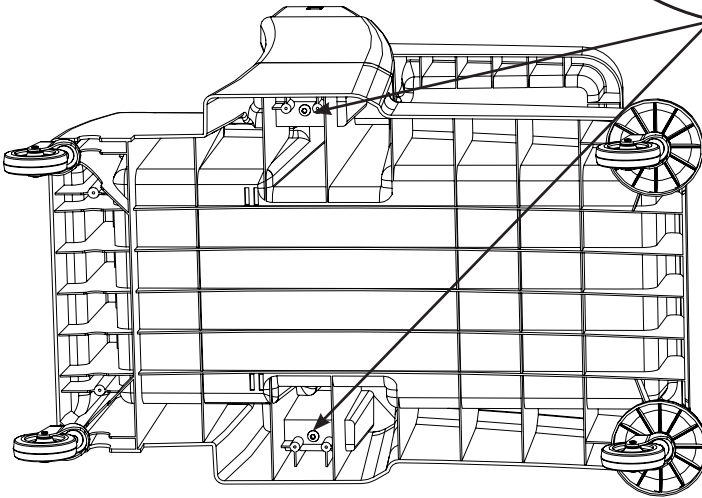

x4

x2

NO6 X 1 3/8 Inch Long Pozi
Pan Screw

x2

x2

x2

M8 X 25mm Socket Bolt

M8 X 25mm Socket Bolt