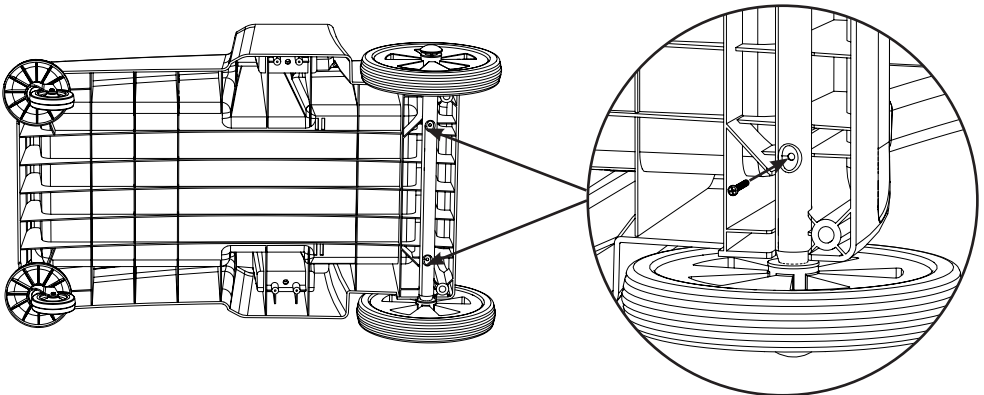

x4

x2

NO6 X 1 3/8 Inch Long Pozi
Pan Screw

x2

x2

x2

M8 X 25mm Socket Bolt

M8 X 25mm Socket Bolt