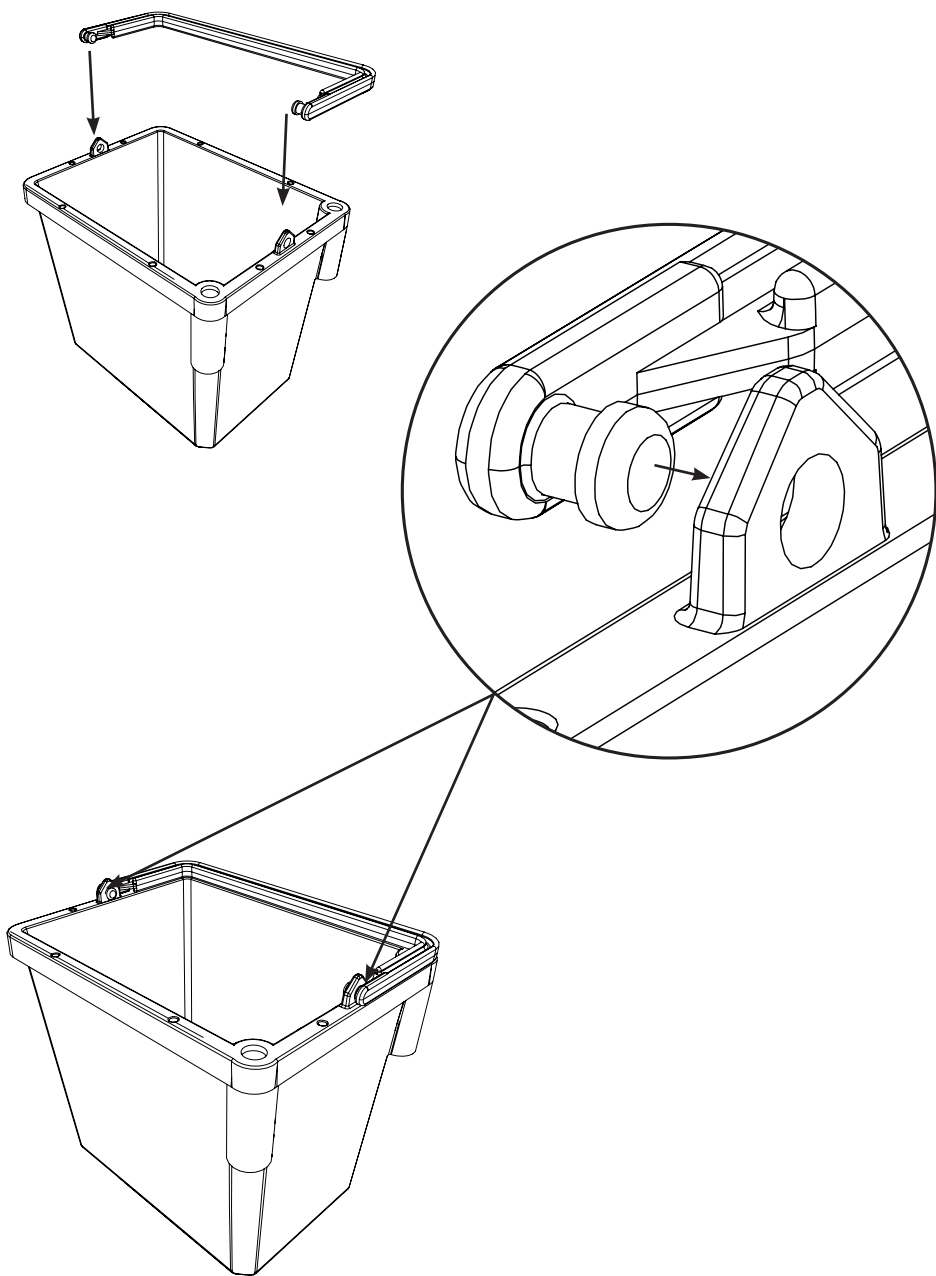

MM-6

Numatic

numatic.com

Original Instructions

Item	Description	Quantity
1	Reflo Base	1
2	Left Hand Upright	1
3	Right Hand Upright	1
4	Handle Frame	1
5	Bag Securing	1
6	Lid	1
7	5 Litre Bucket	2
8	Red Handle	1
9	Blue Handle	1
10	Versaclean Hook T Slot	1
11	22mm Mid Mop Clamp	1
12	Storage Tray	1
13	70-Litre Grey Waste Bags (Roll of 10)	0.1
Optional Extra:	Axel and Wheel Assembly	1

x4

x2

NO6 X 1 3/8 Inch Long Pozi
Pan Screw

x2

x2

x2

M8 X 25mm Socket Bolt

M8 X 25mm Socket Bolt