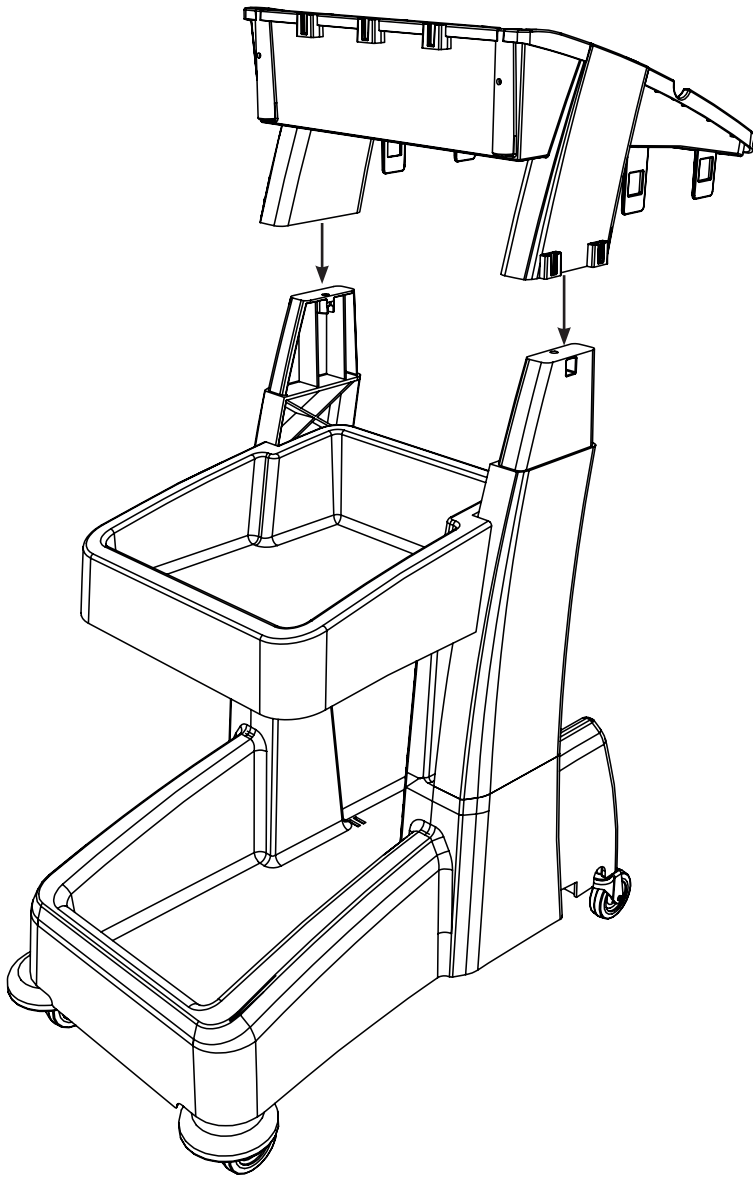

MM-6

Numatic

numatic.com

Original Instructions

Item	Description	Quantity
1	Reflo Base	1
2	Left Hand Upright	1
3	Right Hand Upright	1
4	Handle Frame	1
5	Bag Securing	1
6	Lid	1
7	5 Litre Bucket	2
8	Red Handle	1
9	Blue Handle	1
10	Versaclean Hook T Slot	1
11	22mm Mid Mop Clamp	1
12	Storage Tray	1
13	70-Litre Grey Waste Bags (Roll of 10)	0.1
Optional Extra:	Axel and Wheel Assembly	1

x4

x2

NO6 X 1 3/8 Inch Long Pozi
Pan Screw

x2

x2

x2

M8 X 25mm Socket Bolt

M8 X 25mm Socket Bolt