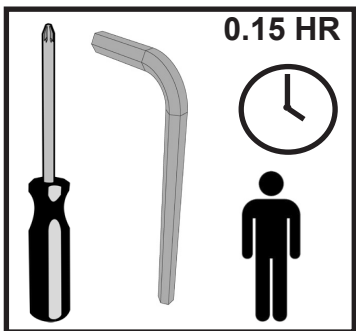

MM-6

Numatic

numatic.com

Original Instructions

Item	Description	Quantity
1	Reflo Base	1
2	Left Hand Upright	1
3	Right Hand Upright	1
4	Handle Frame	1
5	Bag Securing	1
6	Lid	1
7	5 Litre Bucket	2
8	Red Handle	1
9	Blue Handle	1
10	Versaclean Hook T Slot	1
11	22mm Mid Mop Clamp	1
12	Storage Tray	1
13	70-Litre Grey Waste Bags (Roll of 10)	0.1
Optional Extra:	Axel and Wheel Assembly	1

x4

x2

NO6 X 1 3/8 Inch Long Pozi
Pan Screw

x2

x2

x2

M8 X 25mm Socket Bolt

M8 X 25mm Socket Bolt