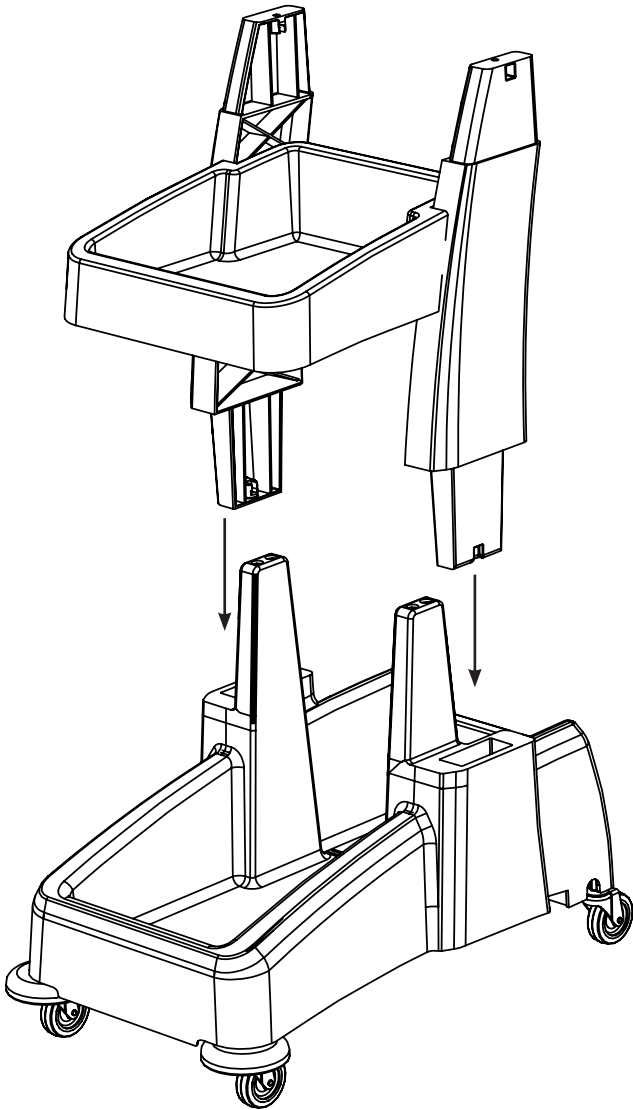

MM-6

Numatic

numatic.com

Original Instructions

Item	Description	Quantity
1	Reflo Base	1
2	Left Hand Upright	1
3	Right Hand Upright	1
4	Handle Frame	1
5	Bag Securing	1
6	Lid	1
7	5 Litre Bucket	2
8	Red Handle	1
9	Blue Handle	1
10	Versaclean Hook T Slot	1
11	22mm Mid Mop Clamp	1
12	Storage Tray	1
13	70-Litre Grey Waste Bags (Roll of 10)	0.1
Optional Extra:	Axel and Wheel Assembly	1

x4

x2

NO6 X 1 3/8 Inch Long Pozi
Pan Screw

x2

x2

x2

M8 X 25mm Socket Bolt

M8 X 25mm Socket Bolt