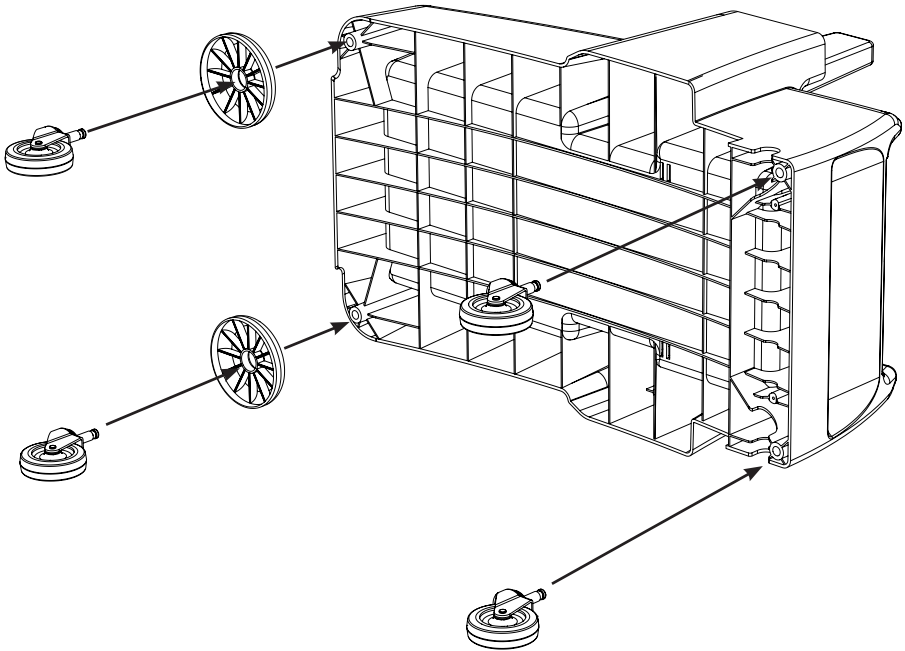

MM-6

Numatic

numatic.com

Original Instructions

Item	Description	Quantity
1	Reflo Base	1
2	Left Hand Upright	1
3	Right Hand Upright	1
4	Handle Frame	1
5	Bag Securing	1
6	Lid	1
7	5 Litre Bucket	2
8	Red Handle	1
9	Blue Handle	1
10	Versaclean Hook T Slot	1
11	22mm Mid Mop Clamp	1
12	Storage Tray	1
13	70-Litre Grey Waste Bags (Roll of 10)	0.1
Optional Extra:	Axel and Wheel Assembly	1

x4

x2

NO6 X 1 3/8 Inch Long Pozi
Pan Screw

x2

x2

x2

M8 X 25mm Socket Bolt

M8 X 25mm Socket Bolt