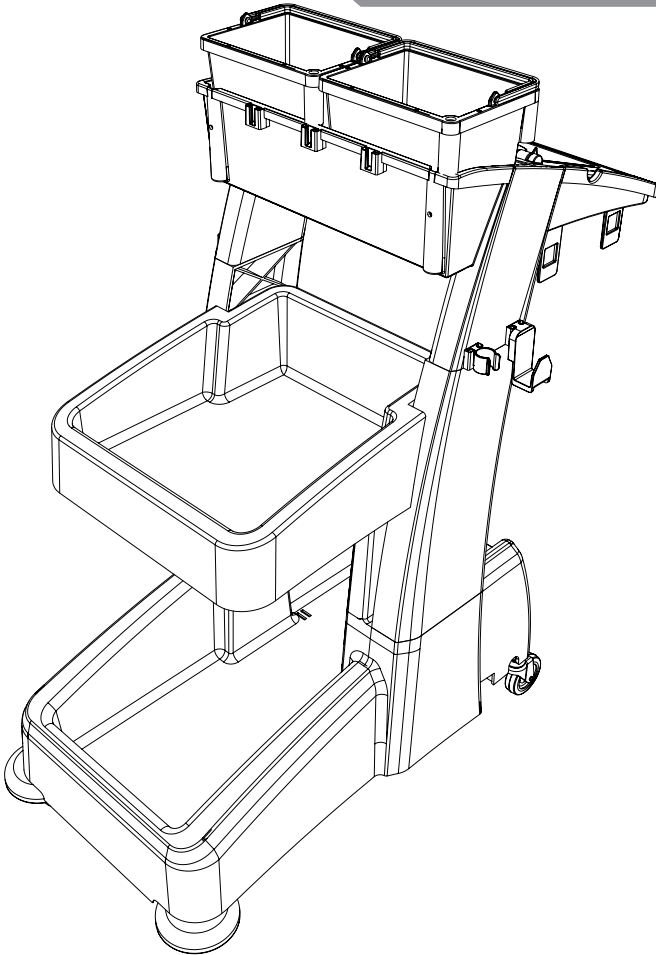

MM-6

Numatic

numatic.com

Original Instructions

Item	Description	Quantity
1	Reflo Base	1
2	Left Hand Upright	1
3	Right Hand Upright	1
4	Handle Frame	1
5	Bag Securing	1
6	Lid	1
7	5 Litre Bucket	2
8	Red Handle	1
9	Blue Handle	1
10	Versaclean Hook T Slot	1
11	22mm Mid Mop Clamp	1
12	Storage Tray	1
13	70-Litre Grey Waste Bags (Roll of 10)	0.1
Optional Extra:	Axel and Wheel Assembly	1

x4

x2

NO6 X 1 3/8 Inch Long Pozi
Pan Screw

x2

x2

x2

M8 X 25mm Socket Bolt

M8 X 25mm Socket Bolt