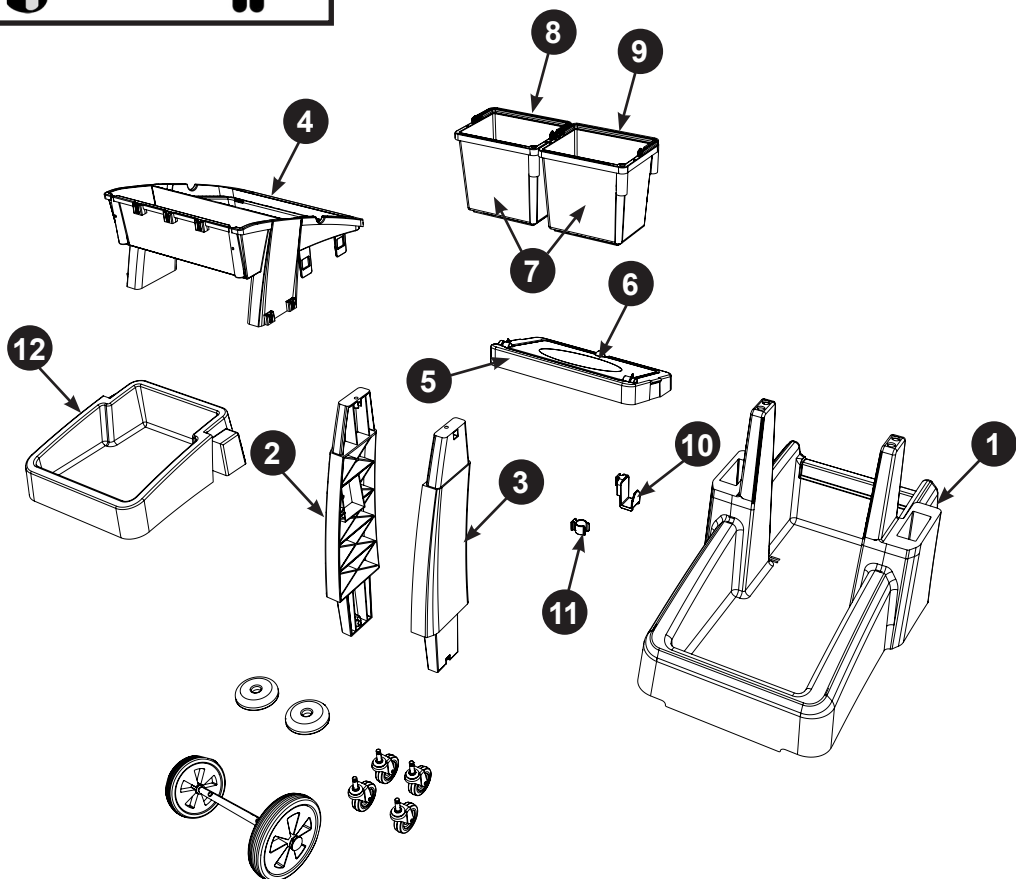

MM-6

Numatic

numatic.com

Original Instructions

Item	Description	Quantity
1	Reflo Base	1
2	Left Hand Upright	1
3	Right Hand Upright	1
4	Handle Frame	1
5	Bag Securing	1
6	Lid	1
7	5 Litre Bucket	2
8	Red Handle	1
9	Blue Handle	1
10	Versaclean Hook T Slot	1
11	22mm Mid Mop Clamp	1
12	Storage Tray	1
13	70-Litre Grey Waste Bags (Roll of 10)	0.1
Optional Extra:	Axel and Wheel Assembly	1

x4

x2

NO6 X 1 3/8 Inch Long Pozi
Pan Screw

x2

x2

x2

M8 X 25mm Socket Bolt

M8 X 25mm Socket Bolt