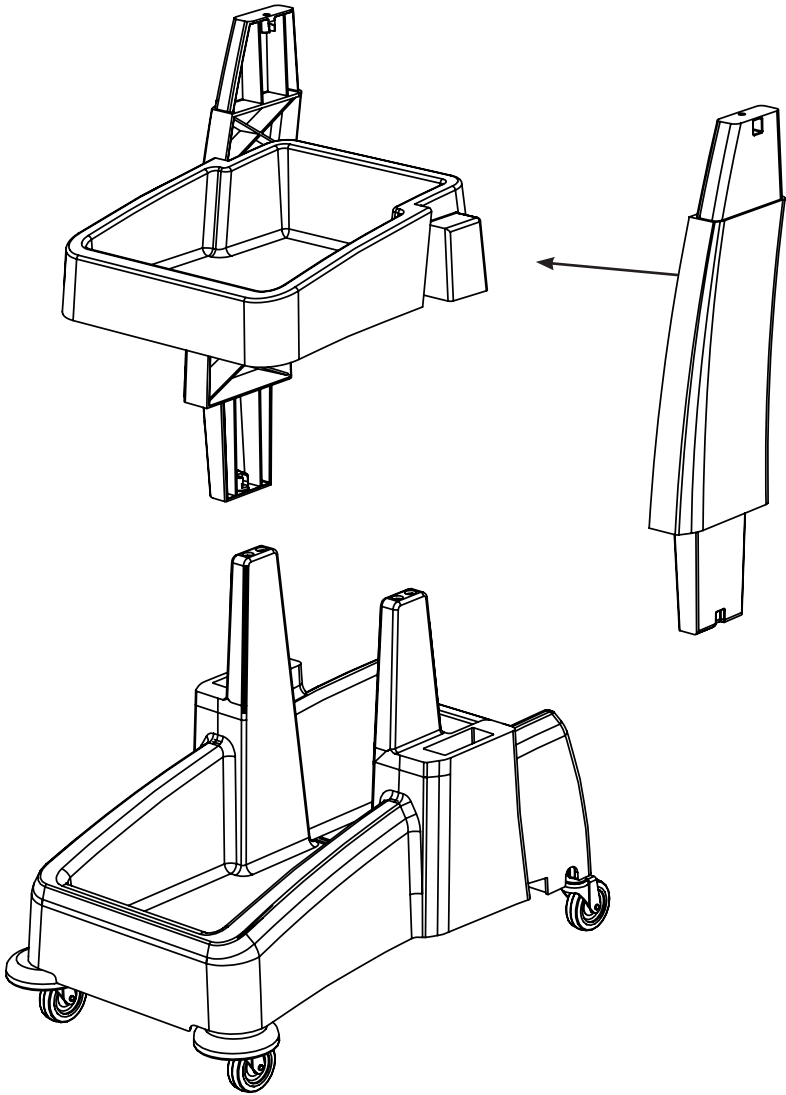

MM-6

Numatic

numatic.com

Original Instructions

Item	Description	Quantity
1	Reflo Base	1
2	Left Hand Upright	1
3	Right Hand Upright	1
4	Handle Frame	1
5	Bag Securing	1
6	Lid	1
7	5 Litre Bucket	2
8	Red Handle	1
9	Blue Handle	1
10	Versaclean Hook T Slot	1
11	22mm Mid Mop Clamp	1
12	Storage Tray	1
13	70-Litre Grey Waste Bags (Roll of 10)	0.1
Optional Extra:	Axel and Wheel Assembly	1

x4

x2

NO6 X 1 3/8 Inch Long Pozi
Pan Screw

x2

x2

x2

M8 X 25mm Socket Bolt

M8 X 25mm Socket Bolt