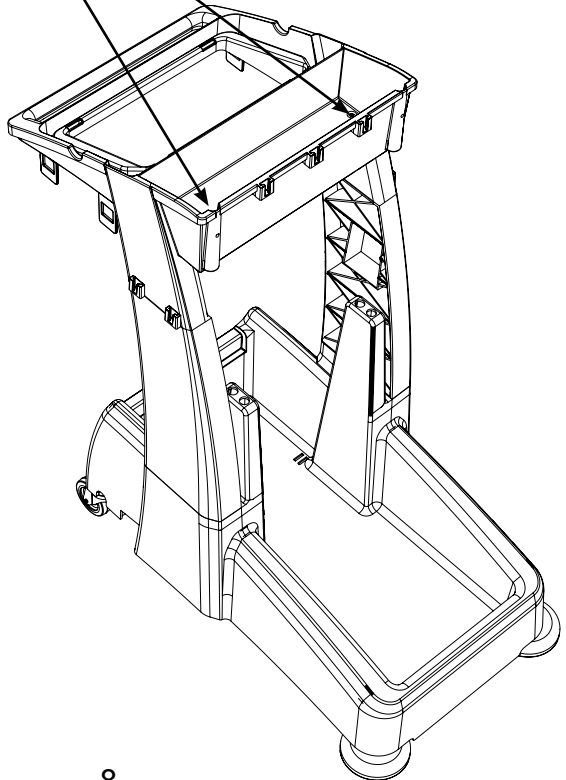

M8 25mm Socket Bolt

x2

x2