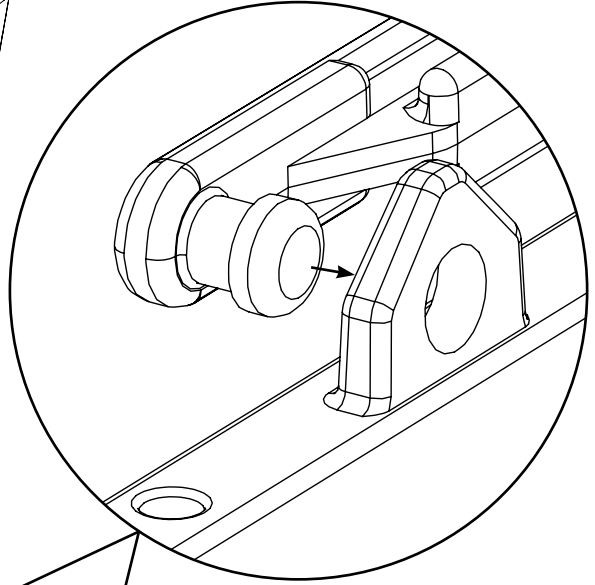

MM-1

Numatic

numatic.com

Original Instructions

Item	Description	Quantity
1	Reflo Base	1
2	Left Hand Upright	1
3	Right Hand Upright	1
4	Handle Frame	1
5	Top Tray	1
6	Red Handle	1
7	Blue Handle	1
8	5 Litre Bucket	2
9	Versaclean Hook T Slot	1
10	22mm Mid Mop Clamp	1
11	28 Litre Bucket- Blue Handle	1
12	Twistmop Wringer	1
Optional Extra:	Axel and Wheel Assembly	1

x2

x4

x2

No6 X 1 3/8 Inch Long
Pozi Pan Screw

x2

x2

x2

M8 25mm Socket Bolt