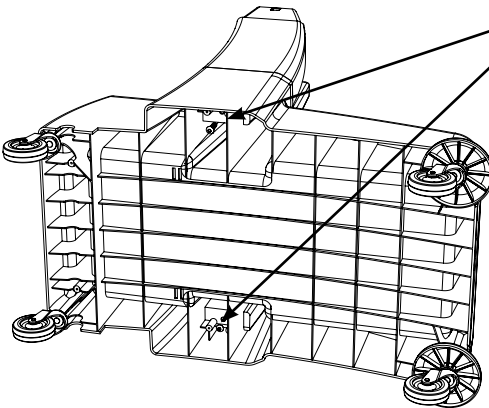

M8 25mm Socket Bolt

x2