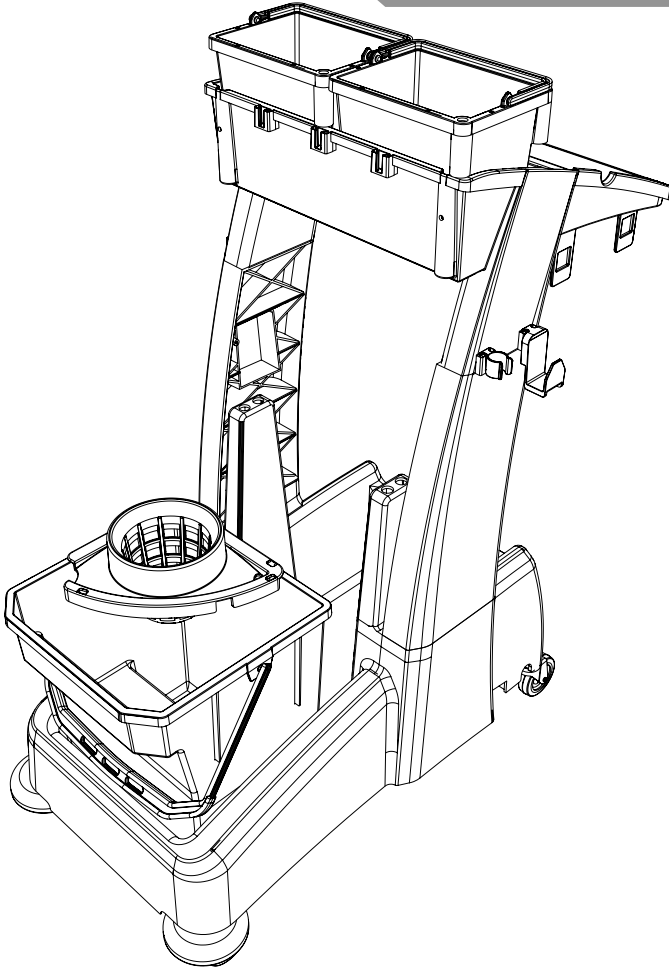

MM-1

Numatic

numatic.com

Original Instructions

Item	Description	Quantity
1	Reflo Base	1
2	Left Hand Upright	1
3	Right Hand Upright	1
4	Handle Frame	1
5	Top Tray	1
6	Red Handle	1
7	Blue Handle	1
8	5 Litre Bucket	2
9	Versaclean Hook T Slot	1
10	22mm Mid Mop Clamp	1
11	28 Litre Bucket- Blue Handle	1
12	Twistmop Wringer	1
Optional Extra:	Axel and Wheel Assembly	1

x2

x4

x2

No6 X 1 3/8 Inch Long
Pozi Pan Screw

x2

x2

x2

M8 25mm Socket Bolt