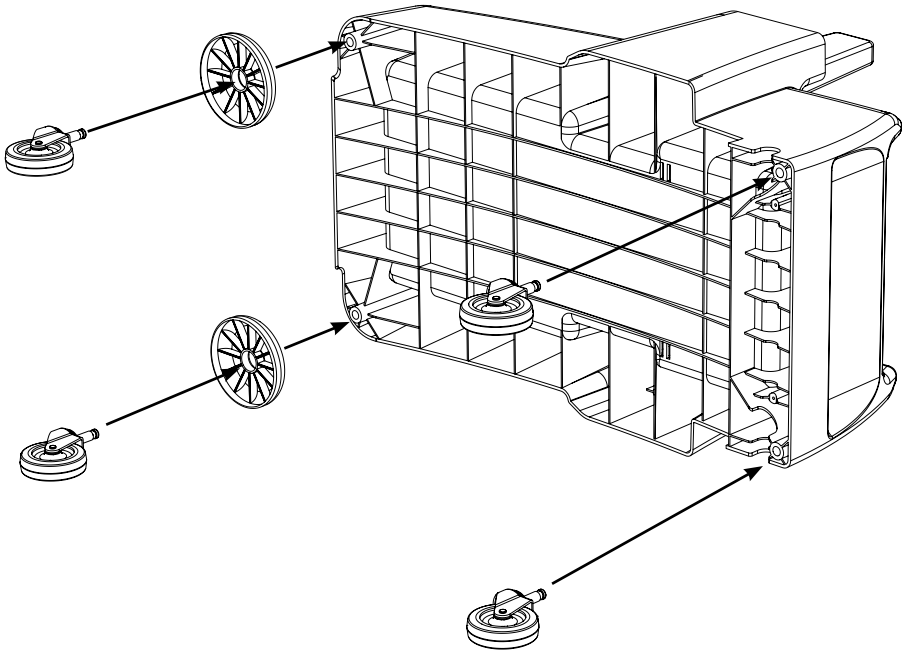

MM-1

Numatic

numatic.com

Original Instructions

Item	Description	Quantity
1	Reflo Base	1
2	Left Hand Upright	1
3	Right Hand Upright	1
4	Handle Frame	1
5	Top Tray	1
6	Red Handle	1
7	Blue Handle	1
8	5 Litre Bucket	2
9	Versaclean Hook T Slot	1
10	22mm Mid Mop Clamp	1
11	28 Litre Bucket- Blue Handle	1
12	Twistmop Wringer	1
Optional Extra:	Axel and Wheel Assembly	1

x2

x4

x2

No6 X 1 3/8 Inch Long
Pozi Pan Screw

x2

x2

x2

M8 25mm Socket Bolt