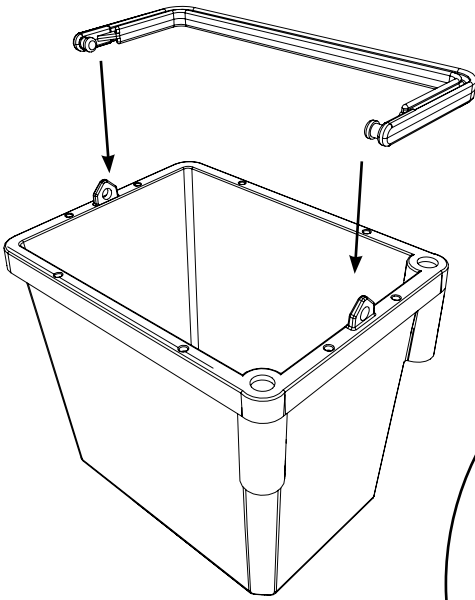

MM-1

Numatic

numatic.com

Original Instructions

Item	Description	Quantity
1	Reflo Base	1
2	Left Hand Upright	1
3	Right Hand Upright	1
4	Handle Frame	1
5	Top Tray	1
6	Red Handle	1
7	Blue Handle	1
8	5 Litre Bucket	2
9	Versaclean Hook T Slot	1
10	22mm Mid Mop Clamp	1
11	28 Litre Bucket- Blue Handle	1
12	Twistmop Wringer	1
Optional Extra:	Axel and Wheel Assembly	1

x2

x4

x2

No6 X 1 3/8 Inch Long
Pozi Pan Screw

x2

x2

x2

M8 25mm Socket Bolt