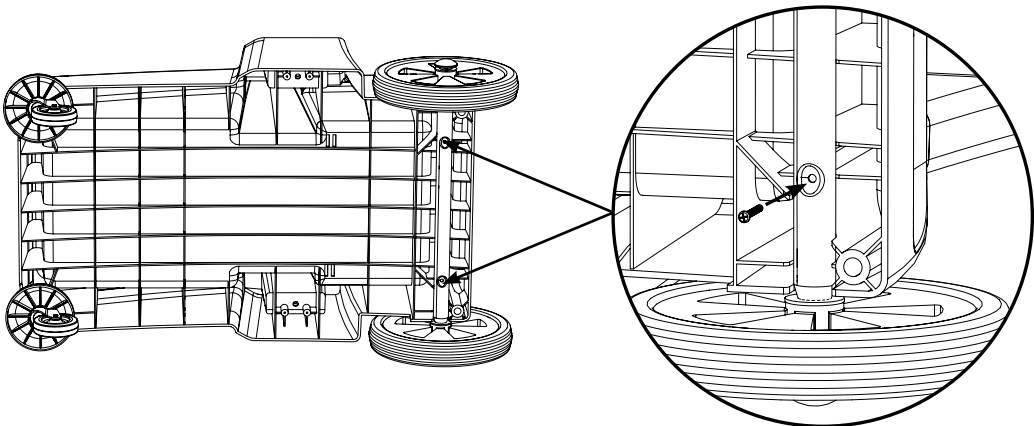

x2

x4

x2

No6 X 1 3/8 Inch Long
Pozi Pan Screw

x2

x2

x2

M8 25mm Socket Bolt