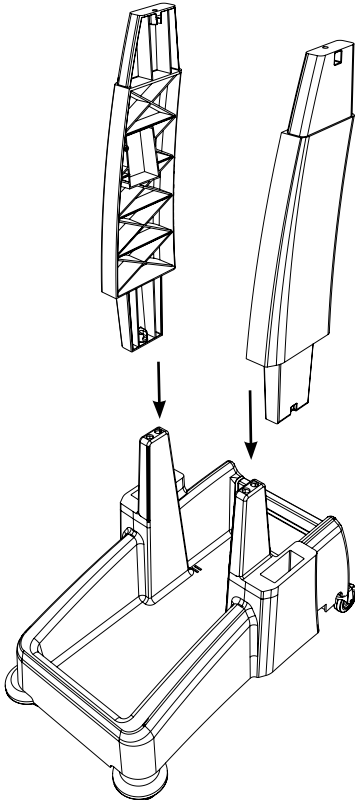

M8 25mm Socket Bolt

x2