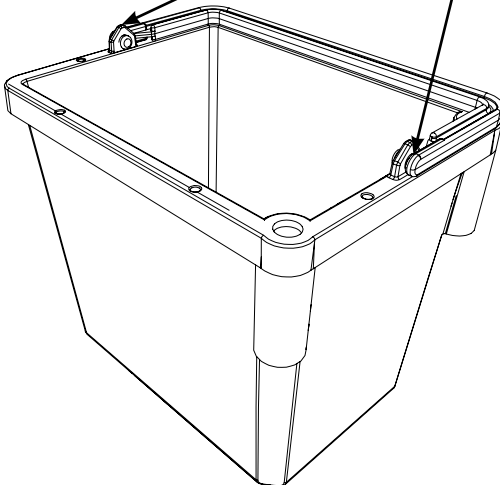

MM-1

Numatic

numatic.com

Original Instructions

Item	Description	Quantity
1	Reflo Base	1
2	Left Hand Upright	1
3	Right Hand Upright	1
4	Handle Frame	1
5	Top Tray	1
6	Red Handle	1
7	Blue Handle	1
8	5 Litre Bucket	2
9	Versaclean Hook T Slot	1
10	22mm Mid Mop Clamp	1
11	28 Litre Bucket- Blue Handle	1
12	Twistmop Wringer	1
Optional Extra:	Axel and Wheel Assembly	1

x2

x4

x2

No6 X 1 3/8 Inch Long
Pozi Pan Screw

x2

x2

x2

M8 25mm Socket Bolt