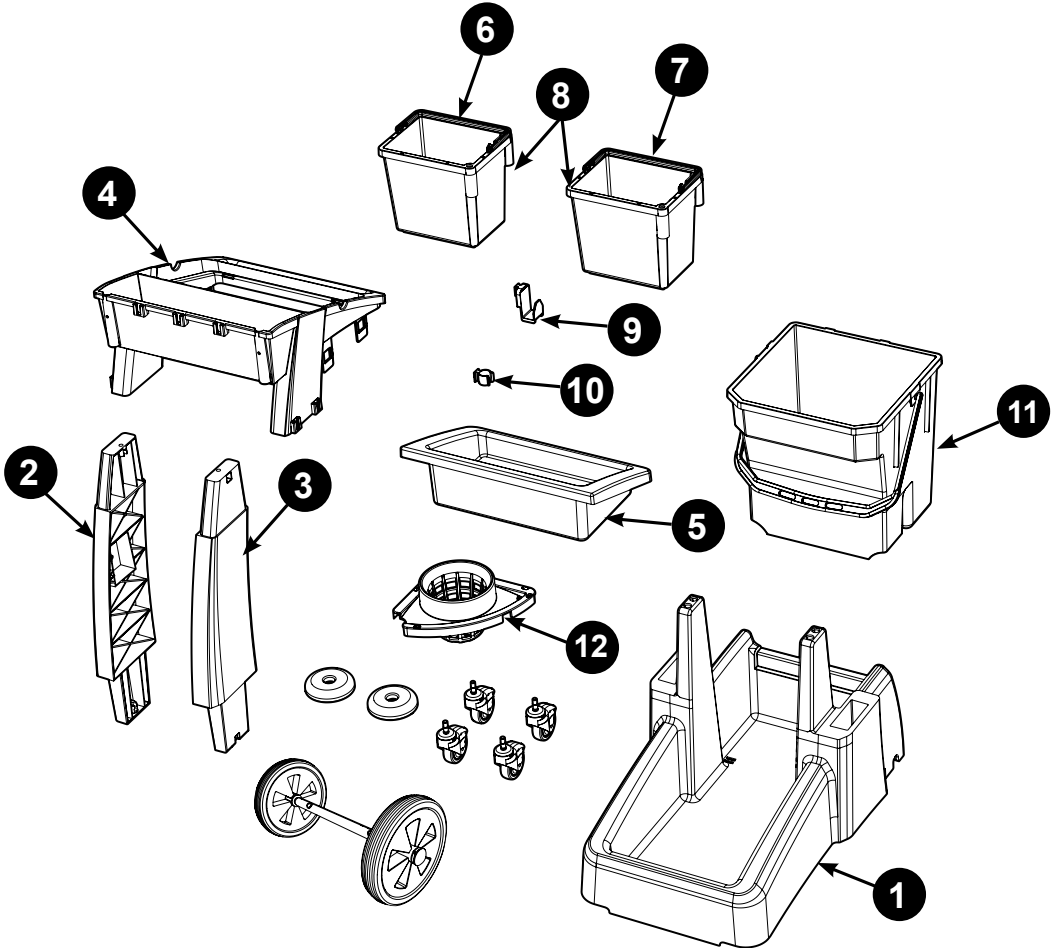

MM-1

Numatic

numatic.com

Original Instructions

Item	Description	Quantity
1	Reflo Base	1
2	Left Hand Upright	1
3	Right Hand Upright	1
4	Handle Frame	1
5	Top Tray	1
6	Red Handle	1
7	Blue Handle	1
8	5 Litre Bucket	2
9	Versaclean Hook T Slot	1
10	22mm Mid Mop Clamp	1
11	28 Litre Bucket- Blue Handle	1
12	Twistmop Wringer	1
Optional Extra:	Axel and Wheel Assembly	1

x2

x4

x2

No6 X 1 3/8 Inch Long
Pozi Pan Screw

x2

x2

x2

M8 25mm Socket Bolt