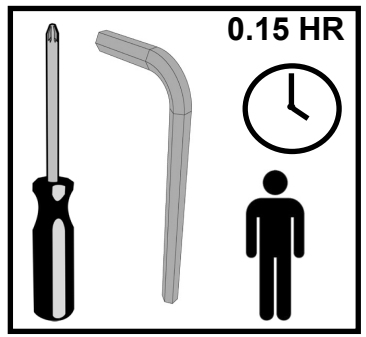

MM-1

Numatic

numatic.com

Original Instructions

Item	Description	Quantity
1	Reflo Base	1
2	Left Hand Upright	1
3	Right Hand Upright	1
4	Handle Frame	1
5	Top Tray	1
6	Red Handle	1
7	Blue Handle	1
8	5 Litre Bucket	2
9	Versaclean Hook T Slot	1
10	22mm Mid Mop Clamp	1
11	28 Litre Bucket- Blue Handle	1
12	Twistmop Wringer	1
Optional Extra:	Axel and Wheel Assembly	1

x2

x4

x2

No6 X 1 3/8 Inch Long
Pozi Pan Screw

x2

x2

x2

M8 25mm Socket Bolt