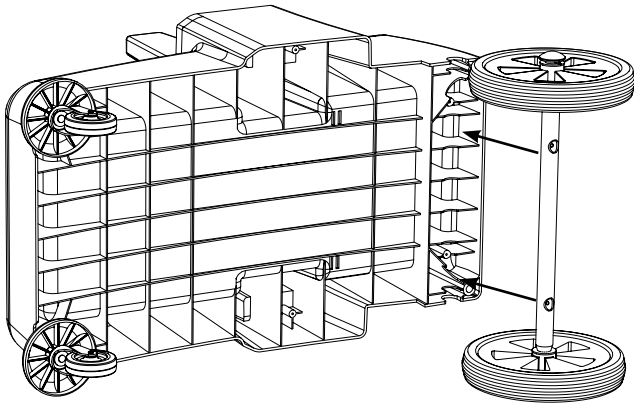

x2

x4

x2

No6 X 1 3/8 Inch Long
Pozi Pan Screw

x2

x2

x2

M8 25mm Socket Bolt