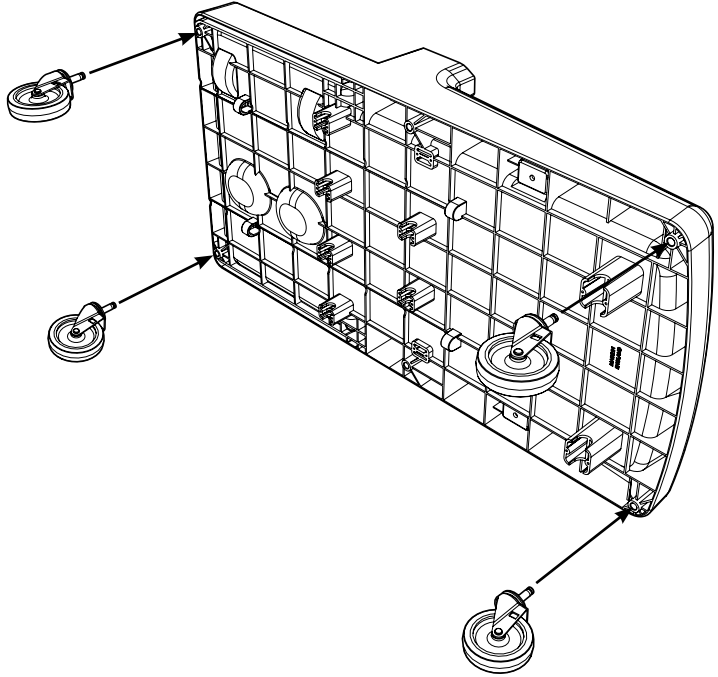

EM-5

Numatic

numatic.com

Original Instructions

0.25 HR

Item	Description	Qty
1	Ecomatic long reflo base	1
2	Front right hand reflo upright	1
3	Front left hand reflo upright	1
4	Rear left hand reflo upright	1
5	Rear Right hand reflo upright	1
6	Hole Bung	4
7	Reflo bag frame	1
8	Reflo bag securing frame	1
9	Lid moulding	1
10	Reflo top tray	1
11	Ecomatic cover moulding	2
12	Black reflo runner moulding	4
13	Narrow reflo storage box	2
14	Press support tube	2
15	Mop tube profile	1
16	Castors & Buffers (Buffers Optional Extra)	4

M8 25mm
Socket Bolt

X 10

Allen Key

X 1

Buffer

X 4

X 4

X 4

X 4