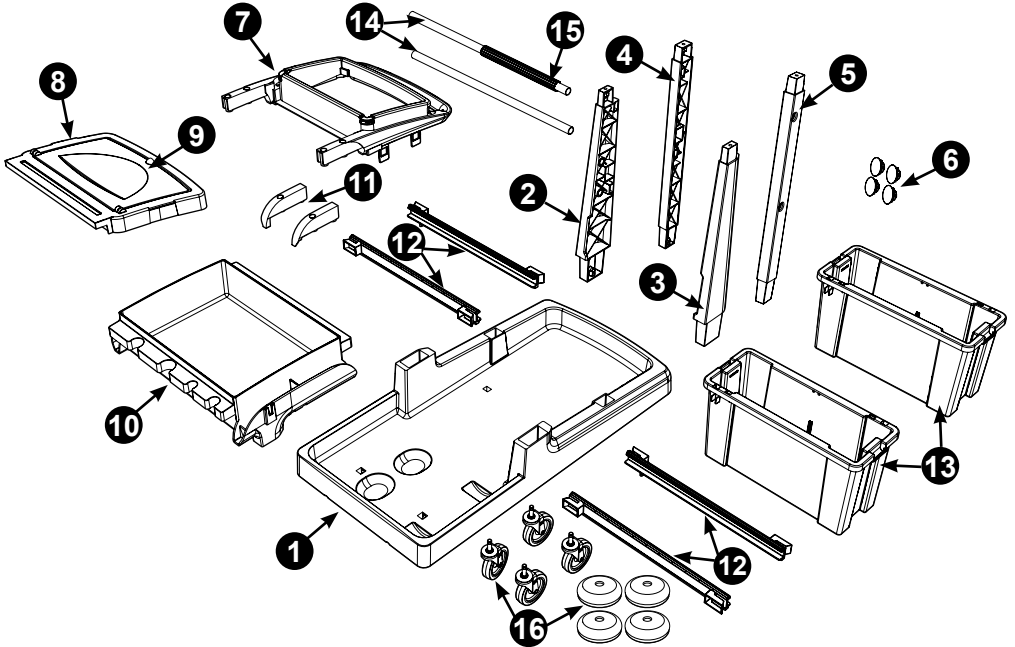

EM-5

Numatic

numatic.com

Original Instructions

0.25 HR

Item	Description	Qty
1	Ecomatic long reflo base	1
2	Front right hand reflo upright	1
3	Front left hand reflo upright	1
4	Rear left hand reflo upright	1
5	Rear Right hand reflo upright	1
6	Hole Bung	4
7	Reflo bag frame	1
8	Reflo bag securing frame	1
9	Lid moulding	1
10	Reflo top tray	1
11	Ecomatic cover moulding	2
12	Black reflo runner moulding	4
13	Narrow reflo storage box	2
14	Press support tube	2
15	Mop tube profile	1
16	Castors & Buffers (Buffers Optional Extra)	4

M8 25mm
Socket Bolt

X 10

Allen Key

X 1

Buffer

X 4

X 4

X 4

X 4