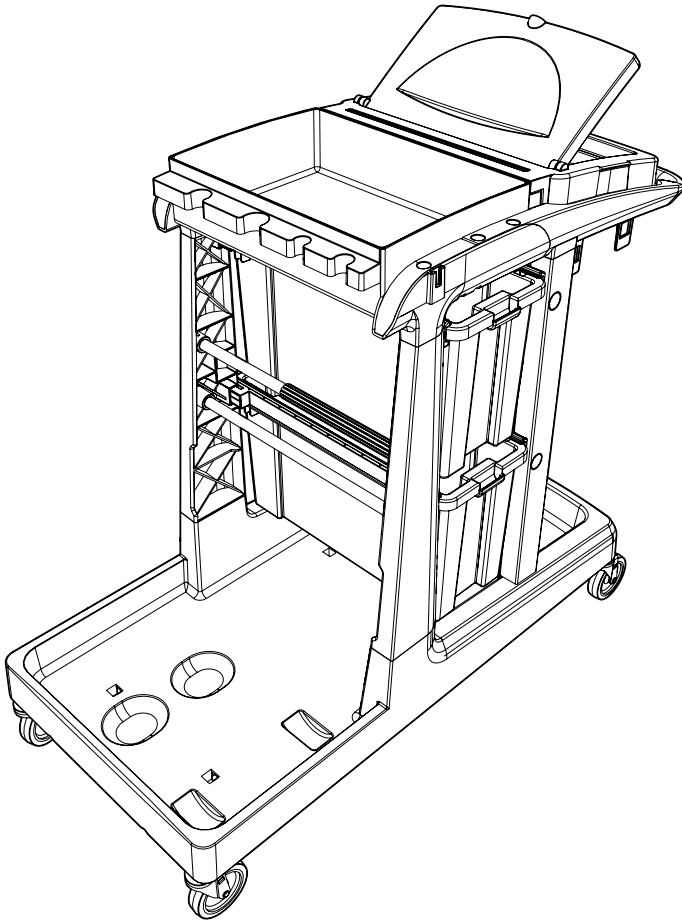

EM-5

Numatic

numatic.com

Original Instructions

0.25 HR

Item	Description	Qty
1	Ecomatic long reflo base	1
2	Front right hand reflo upright	1
3	Front left hand reflo upright	1
4	Rear left hand reflo upright	1
5	Rear Right hand reflo upright	1
6	Hole Bung	4
7	Reflo bag frame	1
8	Reflo bag securing frame	1
9	Lid moulding	1
10	Reflo top tray	1
11	Ecomatic cover moulding	2
12	Black reflo runner moulding	4
13	Narrow reflo storage box	2
14	Press support tube	2
15	Mop tube profile	1
16	Castors & Buffers (Buffers Optional Extra)	4

M8 25mm
Socket Bolt

X 10

Allen Key

X 1

Buffer

X 4

X 4

X 4

X 4