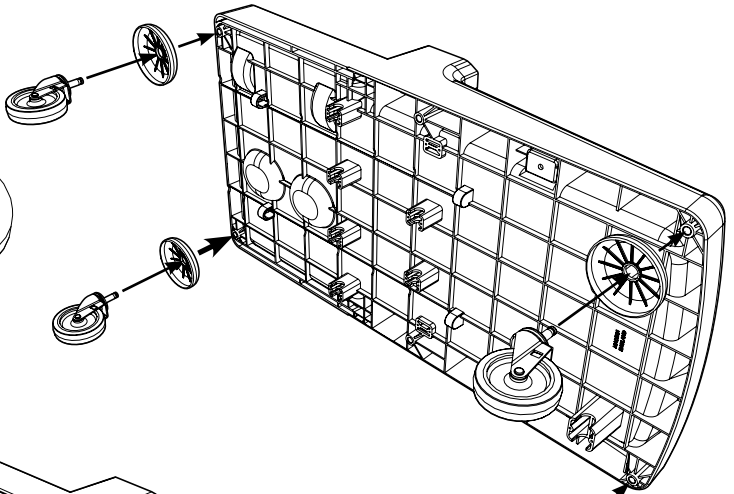

EM-5

Numatic

numatic.com

Original Instructions

0.25 HR

Item	Description	Qty
1	Ecomatic long reflo base	1
2	Front right hand reflo upright	1
3	Front left hand reflo upright	1
4	Rear left hand reflo upright	1
5	Rear Right hand reflo upright	1
6	Hole Bung	4
7	Reflo bag frame	1
8	Reflo bag securing frame	1
9	Lid moulding	1
10	Reflo top tray	1
11	Ecomatic cover moulding	2
12	Black reflo runner moulding	4
13	Narrow reflo storage box	2
14	Press support tube	2
15	Mop tube profile	1
16	Castors & Buffers (Buffers Optional Extra)	4

M8 25mm
Socket Bolt

X 10

Allen Key

X 1

Buffer

X 4

X 4

X 4