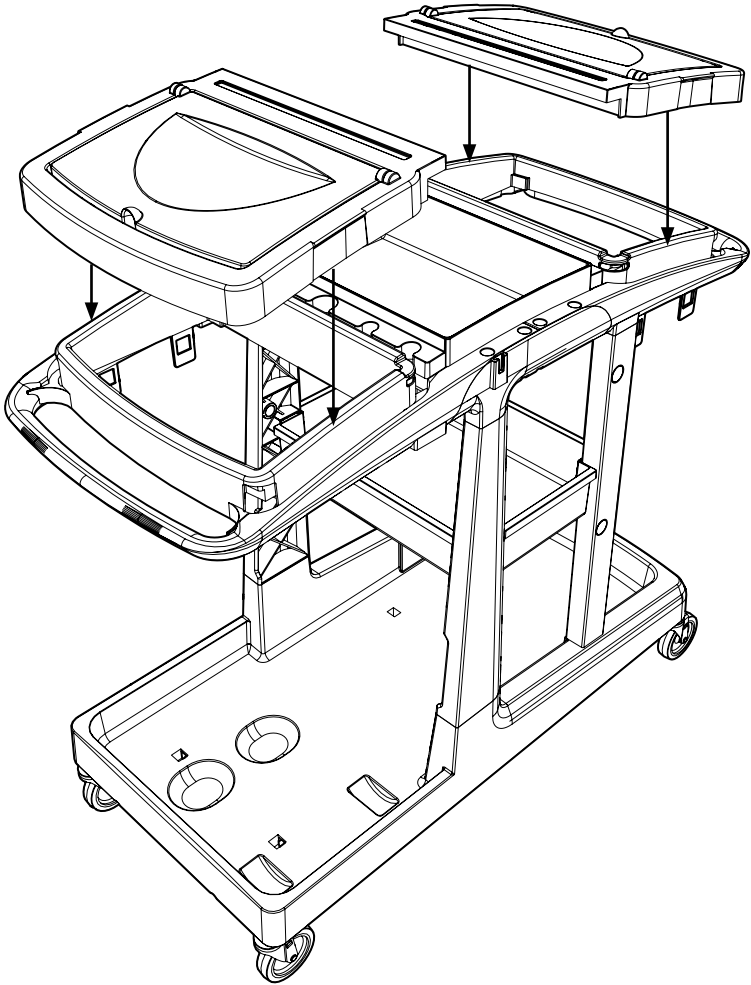

EM-4

**Numatic**

numatic.com

Original Instructions

0.25 HR

Item	Description	Qty
1	Ecomatic long reflo base	1
2	Front right hand reflo upright	1
3	Front left hand reflo upright	1
4	Rear right hand reflo upright	1
5	Rear left hand reflo upright	1
6	Hole Bung	4
7	Reflo bag frame	2
8	Reflo bag securing frame	2
9	Lid moulding	2
10	Reflo top tray	1
11	Ecomatic reflo tray	1
12	Castors & Buffers (Buffers Optional Extra)	4

**X 4**

Notes:

A large rectangular area with rounded corners, containing 25 horizontal dotted lines for writing. The lines are evenly spaced and extend across the width of the page.