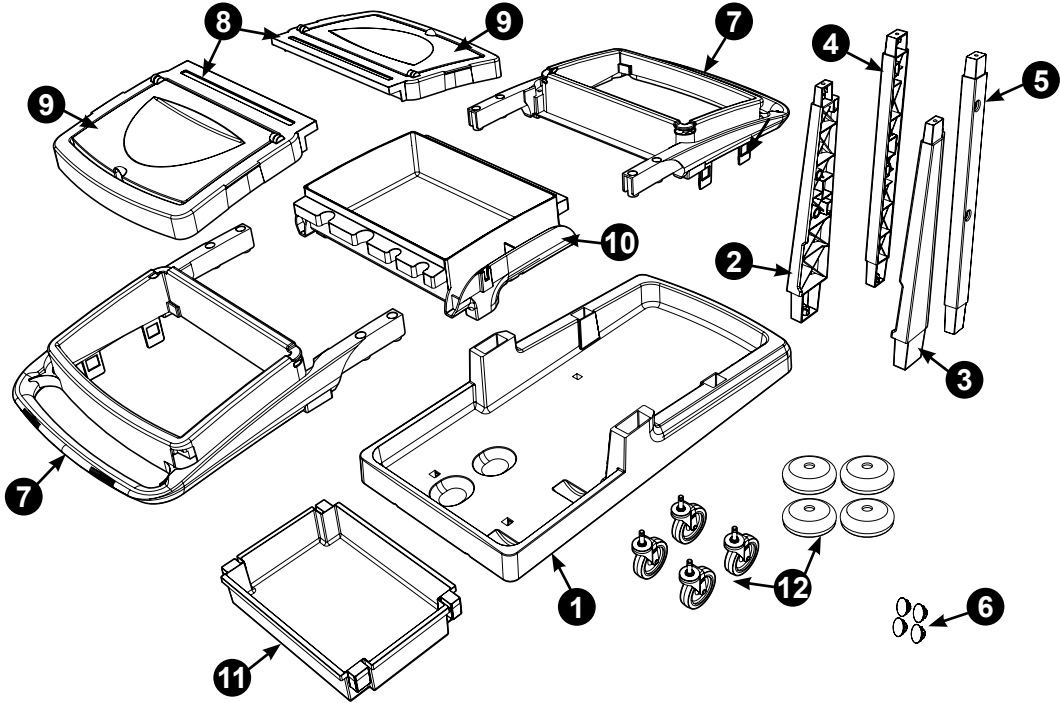

EM-4

**Numatic**

numatic.com

Original Instructions

0.25 HR

Item	Description	Qty
1	Ecomatic long reflo base	1
2	Front right hand reflo upright	1
3	Front left hand reflo upright	1
4	Rear right hand reflo upright	1
5	Rear left hand reflo upright	1
6	Hole Bung	4
7	Reflo bag frame	2
8	Reflo bag securing frame	2
9	Lid moulding	2
10	Reflo top tray	1
11	Ecomatic reflo tray	1
12	Castors & Buffers (Buffers Optional Extra)	4

M8 25mm  
Socket Bolt

**X 10**

Allen Key

**X 1**

Buffer

**X 4**

**X 4**

**X 4**

**X 4**

Notes:

A large rectangular area with rounded corners, containing 25 horizontal dotted lines for writing. The lines are evenly spaced and extend across the width of the page.