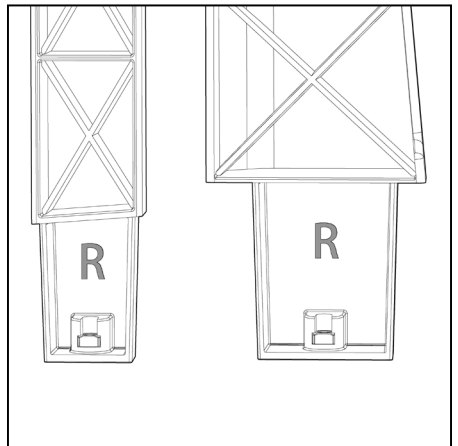

EM-4

**Numatic**

numatic.com

Original Instructions

0.25 HR

Item	Description	Qty
1	Ecomatic long reflo base	1
2	Front right hand reflo upright	1
3	Front left hand reflo upright	1
4	Rear right hand reflo upright	1
5	Rear left hand reflo upright	1
6	Hole Bung	4
7	Reflo bag frame	2
8	Reflo bag securing frame	2
9	Lid moulding	2
10	Reflo top tray	1
11	Ecomatic reflo tray	1
12	Castors & Buffers (Buffers Optional Extra)	4

M8 25mm  
Socket Bolt

**X 10**

Allen Key

**X 1**

Buffer

**X 4**

**X 4**

**X 4**

**X 4**

Notes:

A large rectangular area with rounded corners, containing 25 horizontal dotted lines for writing. The lines are evenly spaced and extend across the width of the page.