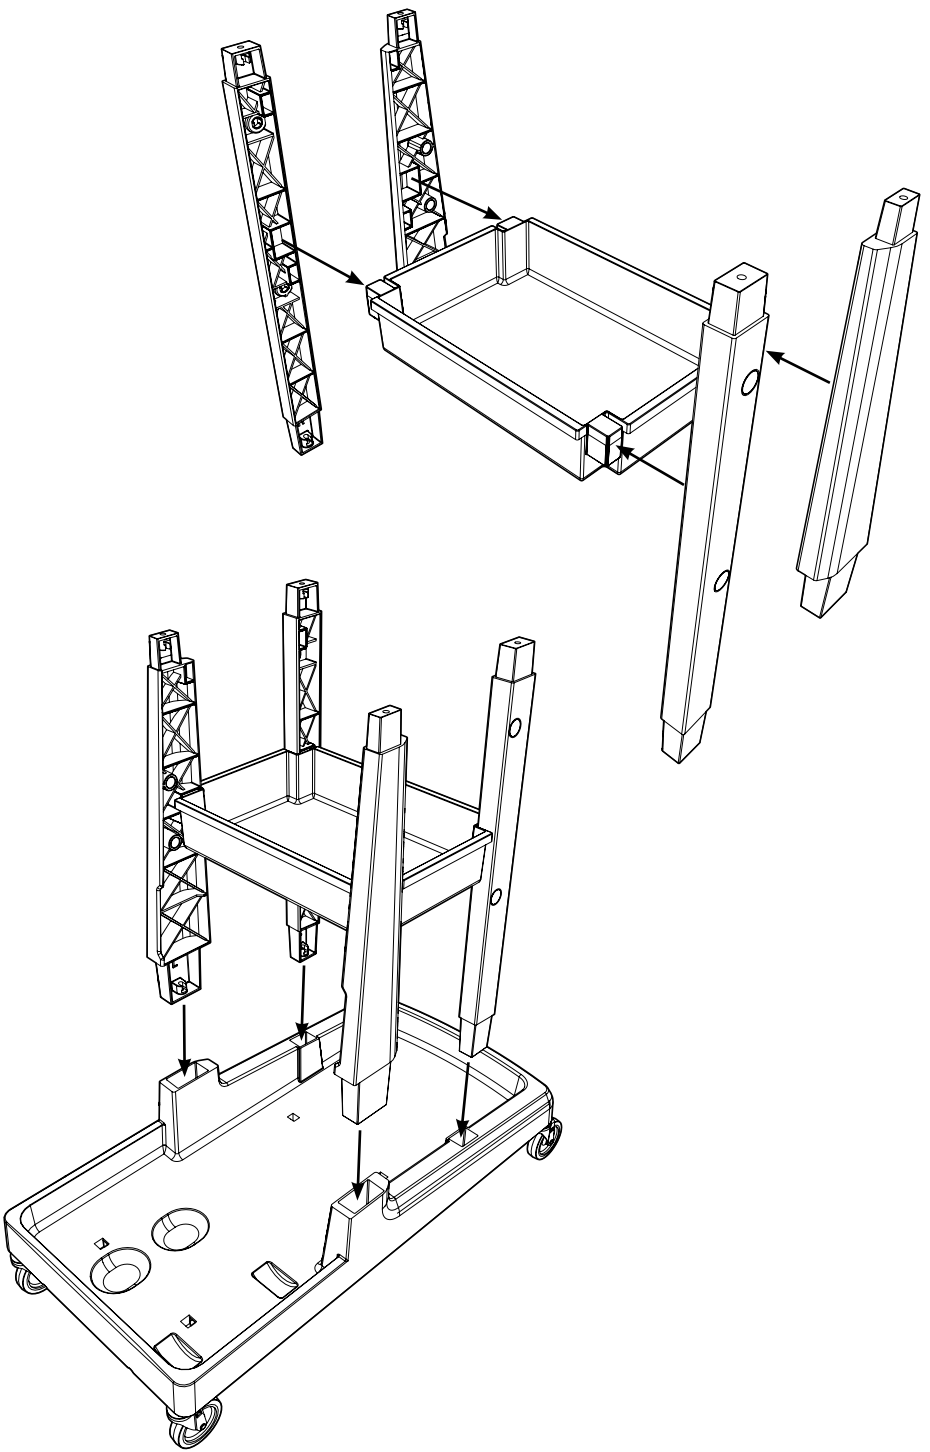

EM-4

**Numatic**

numatic.com

Original Instructions

0.25 HR

Item	Description	Qty
1	Ecomatic long reflo base	1
2	Front right hand reflo upright	1
3	Front left hand reflo upright	1
4	Rear right hand reflo upright	1
5	Rear left hand reflo upright	1
6	Hole Bung	4
7	Reflo bag frame	2
8	Reflo bag securing frame	2
9	Lid moulding	2
10	Reflo top tray	1
11	Ecomatic reflo tray	1
12	Castors & Buffers (Buffers Optional Extra)	4

M8 25mm  
Socket Bolt

**X 10**

Allen Key

**X 1**

Buffer

**X 4**

**X 4**

**X 4**

**X 4**

Notes:

A large rectangular area with rounded corners, containing 25 horizontal dotted lines for writing. The lines are evenly spaced and extend across the width of the page.