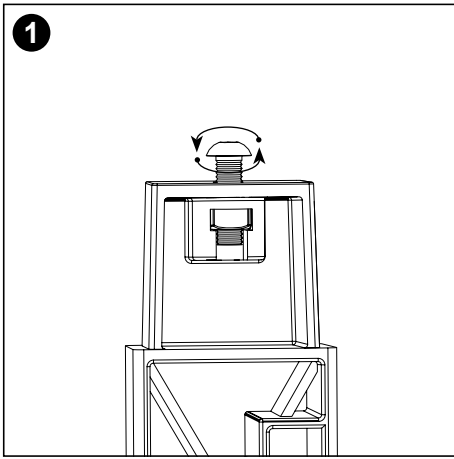

EM-4

**Numatic**

numatic.com

Original Instructions

0.25 HR

Item	Description	Qty
1	Ecomatic long reflo base	1
2	Front right hand reflo upright	1
3	Front left hand reflo upright	1
4	Rear right hand reflo upright	1
5	Rear left hand reflo upright	1
6	Hole Bung	4
7	Reflo bag frame	2
8	Reflo bag securing frame	2
9	Lid moulding	2
10	Reflo top tray	1
11	Ecomatic reflo tray	1
12	Castors & Buffers (Buffers Optional Extra)	4

M8 25mm  
Socket Bolt

**X 10**

Allen Key

**X 1**

Buffer

**X 4**

**X 4**

**X 4**

**X 4**

Notes:

A large rectangular area with rounded corners, containing 25 horizontal dotted lines for writing. The lines are evenly spaced and extend across the width of the page.