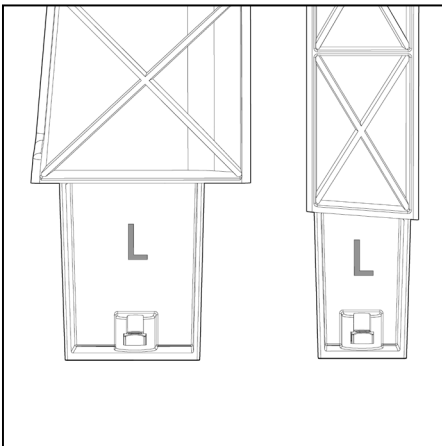

EM-4

**Numatic**

numatic.com

Original Instructions

0.25 HR

Item	Description	Qty
1	Ecomatic long reflo base	1
2	Front right hand reflo upright	1
3	Front left hand reflo upright	1
4	Rear right hand reflo upright	1
5	Rear left hand reflo upright	1
6	Hole Bung	4
7	Reflo bag frame	2
8	Reflo bag securing frame	2
9	Lid moulding	2
10	Reflo top tray	1
11	Ecomatic reflo tray	1
12	Castors & Buffers (Buffers Optional Extra)	4

M8 25mm  
Socket Bolt

**X 10**

Allen Key

**X 1**

Buffer

**X 4**

**X 4**

**X 4**

**X 4**

Notes:

A large rectangular area with rounded corners, containing 25 horizontal dotted lines for writing. The lines are evenly spaced and extend across the width of the page.