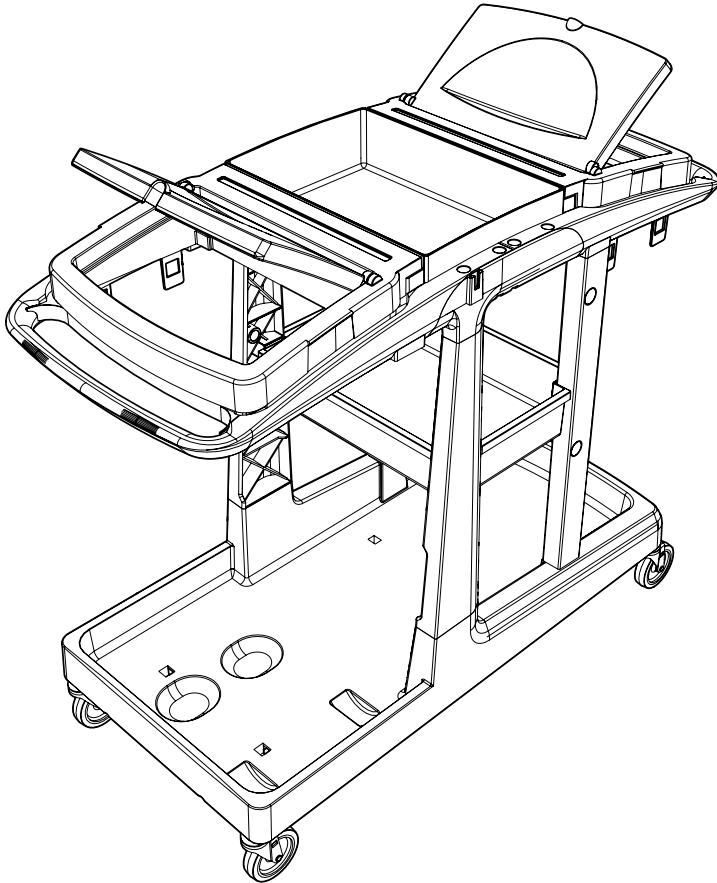

EM-4

**Numatic**

numatic.com

Original Instructions

0.25 HR

Item	Description	Qty
1	Ecomatic long reflo base	1
2	Front right hand reflo upright	1
3	Front left hand reflo upright	1
4	Rear right hand reflo upright	1
5	Rear left hand reflo upright	1
6	Hole Bung	4
7	Reflo bag frame	2
8	Reflo bag securing frame	2
9	Lid moulding	2
10	Reflo top tray	1
11	Ecomatic reflo tray	1
12	Castors & Buffers (Buffers Optional Extra)	4

M8 25mm  
Socket Bolt

**X 10**

Allen Key

**X 1**

Buffer

**X 4**

**X 4**

**X 4**

**X 4**

Notes:

A large rectangular area with rounded corners, containing 25 horizontal dotted lines for writing. The lines are evenly spaced and extend across the width of the page.