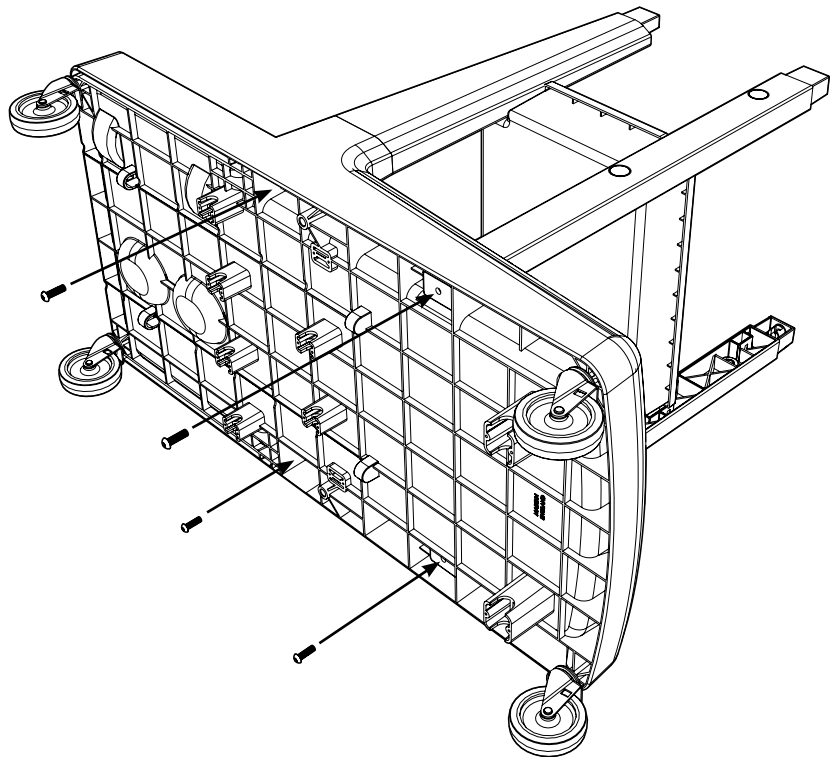

EM-4

**Numatic**

numatic.com

Original Instructions

0.25 HR

Item	Description	Qty
1	Ecomatic long reflo base	1
2	Front right hand reflo upright	1
3	Front left hand reflo upright	1
4	Rear right hand reflo upright	1
5	Rear left hand reflo upright	1
6	Hole Bung	4
7	Reflo bag frame	2
8	Reflo bag securing frame	2
9	Lid moulding	2
10	Reflo top tray	1
11	Ecomatic reflo tray	1
12	Castors & Buffers (Buffers Optional Extra)	4

M8 25mm  
Socket Bolt

**X 10**

Allen Key

**X 1**

Buffer

**X 4**

**X 4**

**X 4**

**X 4**

Notes:

A large rectangular area with rounded corners, containing 25 horizontal dotted lines for writing. The lines are evenly spaced and extend across the width of the page.