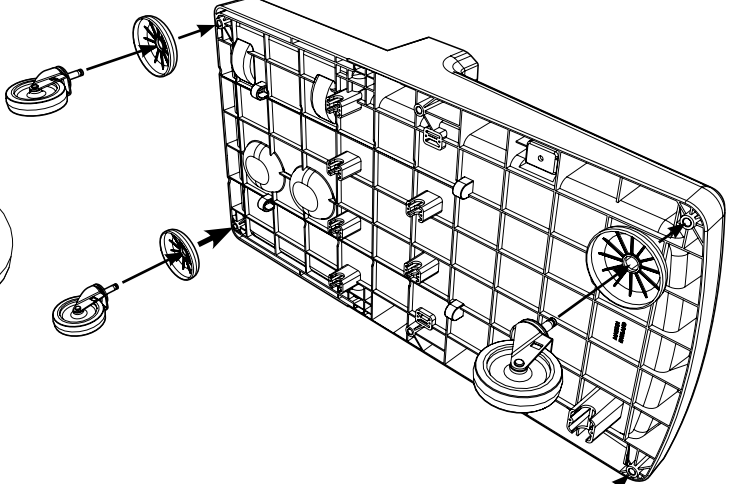

EM-4

**Numatic**

numatic.com

Original Instructions

0.25 HR

Item	Description	Qty
1	Ecomatic long reflo base	1
2	Front right hand reflo upright	1
3	Front left hand reflo upright	1
4	Rear right hand reflo upright	1
5	Rear left hand reflo upright	1
6	Hole Bung	4
7	Reflo bag frame	2
8	Reflo bag securing frame	2
9	Lid moulding	2
10	Reflo top tray	1
11	Ecomatic reflo tray	1
12	Castors & Buffers (Buffers Optional Extra)	4

M8 25mm  
Socket Bolt

**X 10**

Allen Key

**X 1**

Buffer

**X 4**

**X 4**

**X 4**

**X 4**

Notes:

A large rectangular area with rounded corners, containing 25 horizontal dotted lines for writing. The lines are evenly spaced and extend across the width of the page.