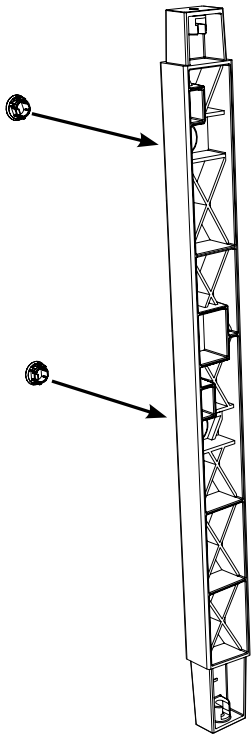

EM-4

**Numatic**

numatic.com

Original Instructions

0.25 HR

Item	Description	Qty
1	Ecomatic long reflo base	1
2	Front right hand reflo upright	1
3	Front left hand reflo upright	1
4	Rear right hand reflo upright	1
5	Rear left hand reflo upright	1
6	Hole Bung	4
7	Reflo bag frame	2
8	Reflo bag securing frame	2
9	Lid moulding	2
10	Reflo top tray	1
11	Ecomatic reflo tray	1
12	Castors & Buffers (Buffers Optional Extra)	4

M8 25mm  
Socket Bolt

**X 10**

Allen Key

**X 1**

Buffer

**X 4**

**X 4**

**X 4**

**X 4**

Notes:

A large rectangular area with rounded corners, containing 25 horizontal dotted lines for writing. The lines are evenly spaced and extend across the width of the page.