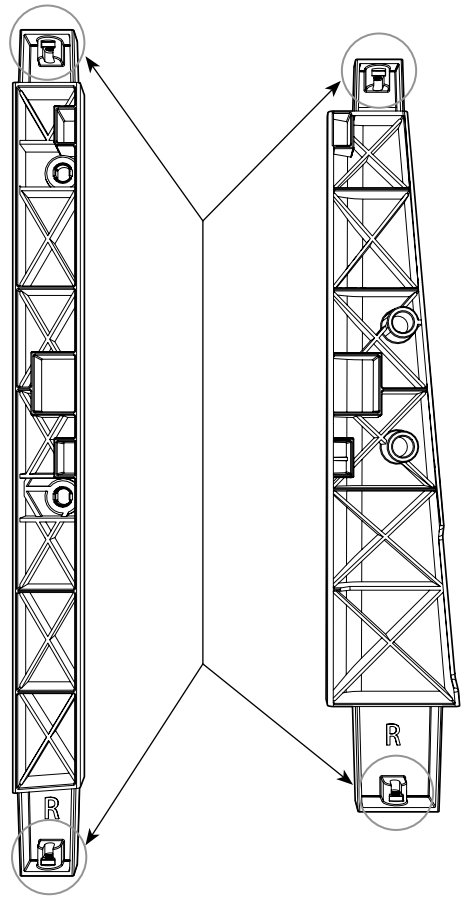

EM-4

**Numatic**

numatic.com

Original Instructions

0.25 HR

Item	Description	Qty
1	Ecomatic long reflo base	1
2	Front right hand reflo upright	1
3	Front left hand reflo upright	1
4	Rear right hand reflo upright	1
5	Rear left hand reflo upright	1
6	Hole Bung	4
7	Reflo bag frame	2
8	Reflo bag securing frame	2
9	Lid moulding	2
10	Reflo top tray	1
11	Ecomatic reflo tray	1
12	Castors & Buffers (Buffers Optional Extra)	4

M8 25mm  
Socket Bolt

**X 10**

Allen Key

**X 1**

Buffer

**X 4**

**X 4**

**X 4**

**X 4**

Notes:

A large rectangular area with rounded corners, containing 25 horizontal dotted lines for writing. The lines are evenly spaced and extend across the width of the page.