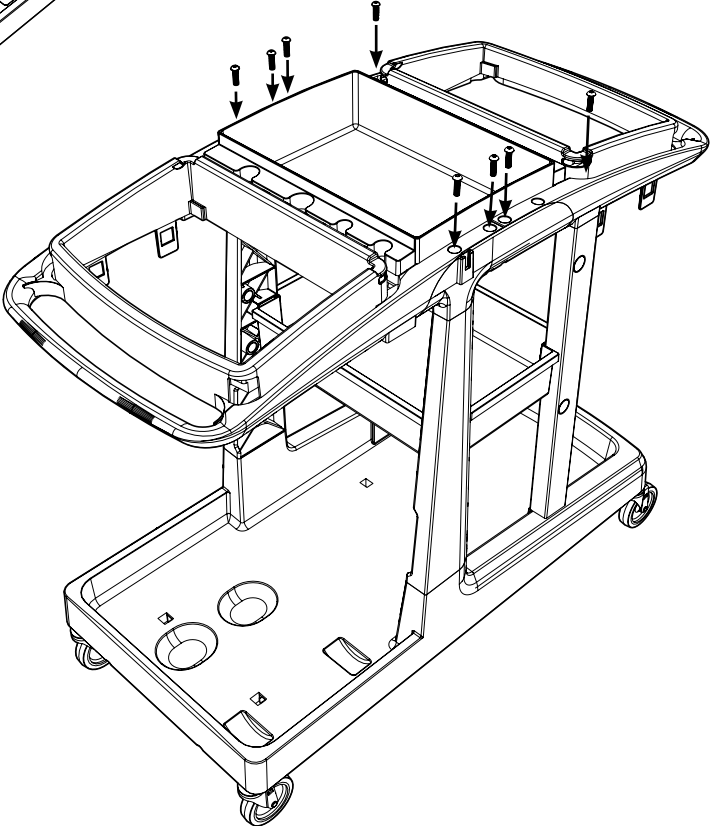

EM-4

**Numatic**

numatic.com

Original Instructions

0.25 HR

Item	Description	Qty
1	Ecomatic long reflo base	1
2	Front right hand reflo upright	1
3	Front left hand reflo upright	1
4	Rear right hand reflo upright	1
5	Rear left hand reflo upright	1
6	Hole Bung	4
7	Reflo bag frame	2
8	Reflo bag securing frame	2
9	Lid moulding	2
10	Reflo top tray	1
11	Ecomatic reflo tray	1
12	Castors & Buffers (Buffers Optional Extra)	4

**X 4**

Notes:

A large rectangular area with rounded corners, containing 25 horizontal dotted lines for writing. The lines are evenly spaced and extend across the width of the page.