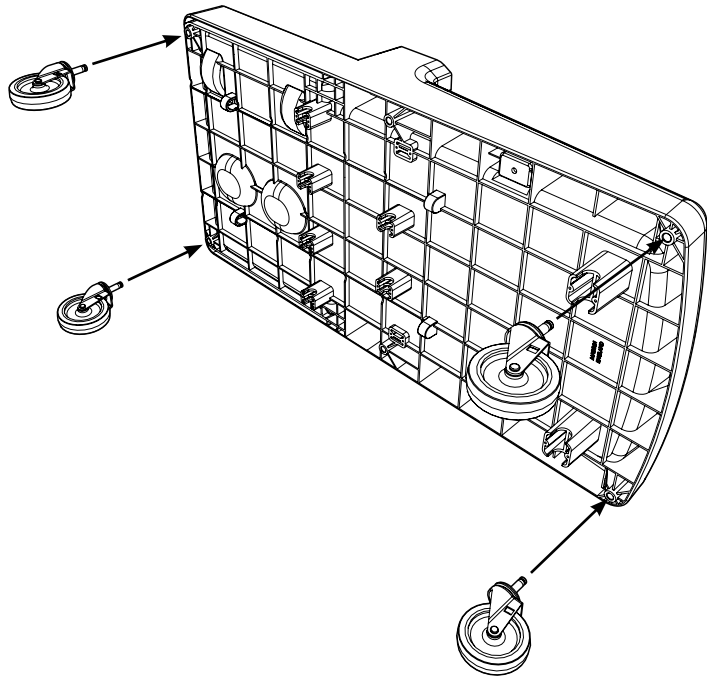

EM-4

**Numatic**

numatic.com

Original Instructions

0.25 HR

Item	Description	Qty
1	Ecomatic long reflo base	1
2	Front right hand reflo upright	1
3	Front left hand reflo upright	1
4	Rear right hand reflo upright	1
5	Rear left hand reflo upright	1
6	Hole Bung	4
7	Reflo bag frame	2
8	Reflo bag securing frame	2
9	Lid moulding	2
10	Reflo top tray	1
11	Ecomatic reflo tray	1
12	Castors & Buffers (Buffers Optional Extra)	4

M8 25mm  
Socket Bolt

**X 10**

Allen Key

**X 1**

Buffer

**X 4**

**X 4**

**X 4**

**X 4**

Notes:

A large rectangular area with rounded corners, containing 25 horizontal dotted lines for writing. The lines are evenly spaced and extend across the width of the page.