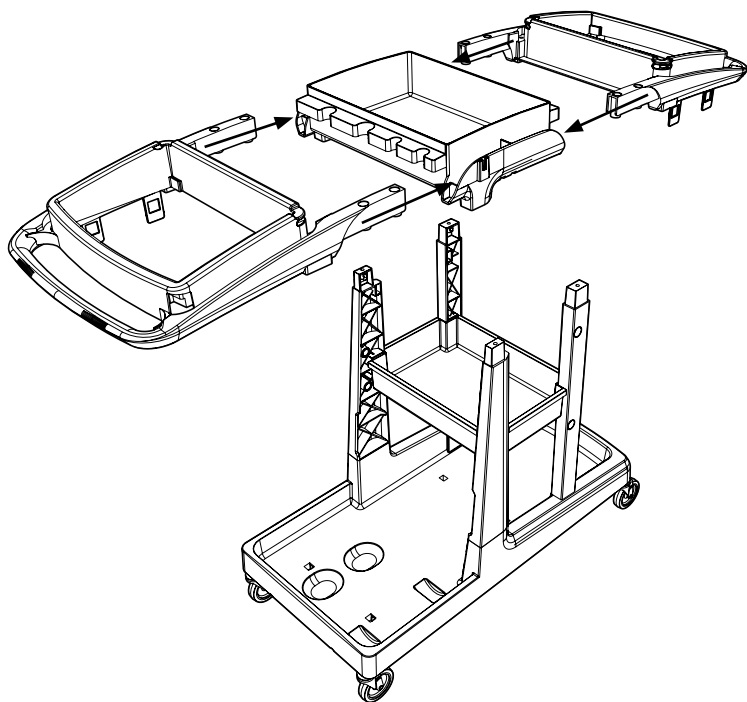

EM-4

**Numatic**

numatic.com

Original Instructions

0.25 HR

Item	Description	Qty
1	Ecomatic long reflo base	1
2	Front right hand reflo upright	1
3	Front left hand reflo upright	1
4	Rear right hand reflo upright	1
5	Rear left hand reflo upright	1
6	Hole Bung	4
7	Reflo bag frame	2
8	Reflo bag securing frame	2
9	Lid moulding	2
10	Reflo top tray	1
11	Ecomatic reflo tray	1
12	Castors & Buffers (Buffers Optional Extra)	4

M8 25mm  
Socket Bolt

**X 10**

Allen Key

**X 1**

Buffer

**X 4**

**X 4**

**X 4**

**X 4**

Notes:

A large rectangular area with rounded corners, containing 25 horizontal dotted lines for writing. The lines are evenly spaced and extend across the width of the page.