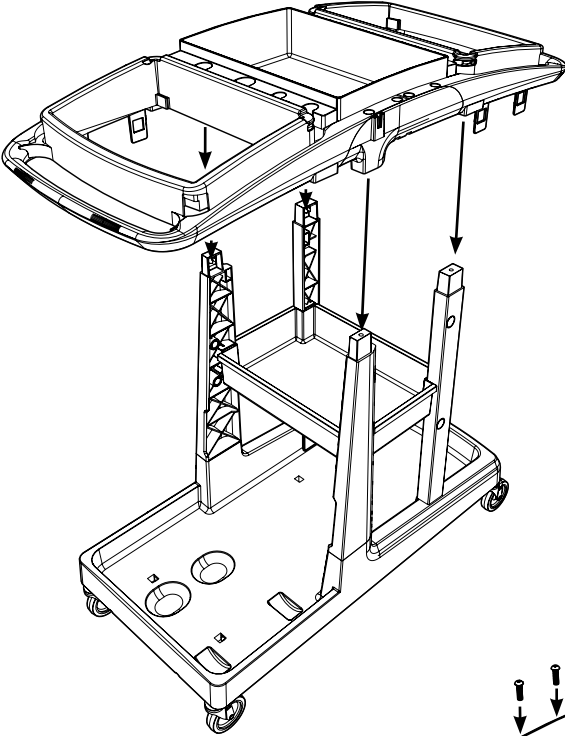

EM-4

**Numatic**

numatic.com

Original Instructions

0.25 HR

Item	Description	Qty
1	Ecomatic long reflo base	1
2	Front right hand reflo upright	1
3	Front left hand reflo upright	1
4	Rear right hand reflo upright	1
5	Rear left hand reflo upright	1
6	Hole Bung	4
7	Reflo bag frame	2
8	Reflo bag securing frame	2
9	Lid moulding	2
10	Reflo top tray	1
11	Ecomatic reflo tray	1
12	Castors & Buffers (Buffers Optional Extra)	4

**X 4**

Notes:

A large rectangular area with rounded corners, containing 25 horizontal dotted lines for writing. The lines are evenly spaced and extend across the width of the page.