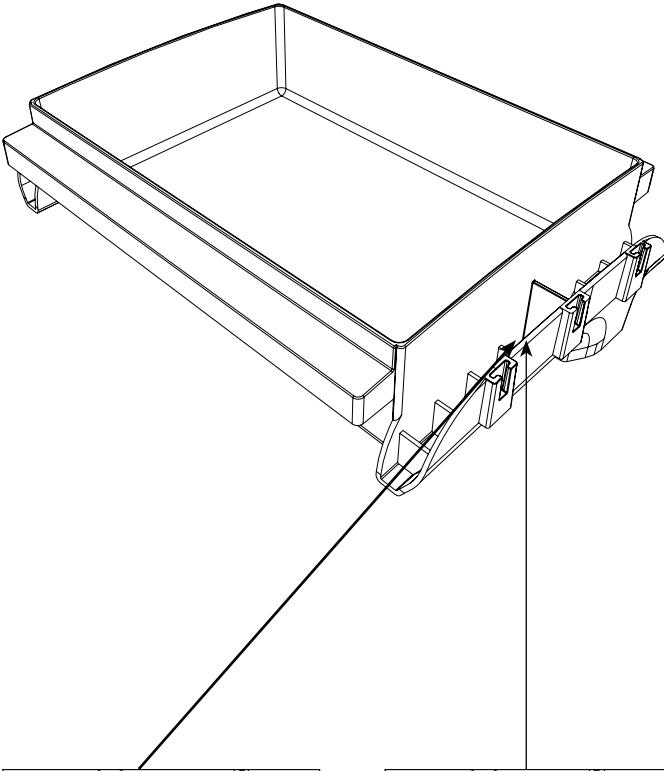

EM-4

**Numatic**

numatic.com

Original Instructions

0.25 HR

Item	Description	Qty
1	Ecomatic long reflo base	1
2	Front right hand reflo upright	1
3	Front left hand reflo upright	1
4	Rear right hand reflo upright	1
5	Rear left hand reflo upright	1
6	Hole Bung	4
7	Reflo bag frame	2
8	Reflo bag securing frame	2
9	Lid moulding	2
10	Reflo top tray	1
11	Ecomatic reflo tray	1
12	Castors & Buffers (Buffers Optional Extra)	4

M8 25mm  
Socket Bolt

**X 10**

Allen Key

**X 1**

Buffer

**X 4**

**X 4**

**X 4**

**X 4**

Notes:

A large rectangular area with rounded corners, containing 25 horizontal dotted lines for writing. The lines are evenly spaced and extend across the width of the page.