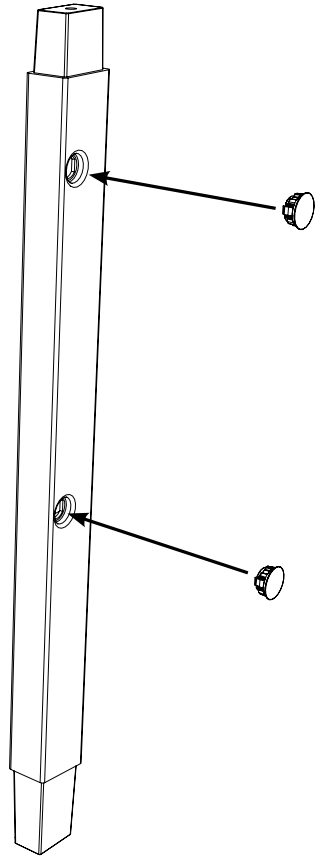

EM-4

**Numatic**

numatic.com

Original Instructions

0.25 HR

Item	Description	Qty
1	Ecomatic long reflo base	1
2	Front right hand reflo upright	1
3	Front left hand reflo upright	1
4	Rear right hand reflo upright	1
5	Rear left hand reflo upright	1
6	Hole Bung	4
7	Reflo bag frame	2
8	Reflo bag securing frame	2
9	Lid moulding	2
10	Reflo top tray	1
11	Ecomatic reflo tray	1
12	Castors & Buffers (Buffers Optional Extra)	4

M8 25mm  
Socket Bolt

**X 10**

Allen Key

**X 1**

Buffer

**X 4**

**X 4**

**X 4**

**X 4**

Notes:

A large rectangular area with rounded corners, containing 25 horizontal dotted lines for writing. The lines are evenly spaced and extend across the width of the page.