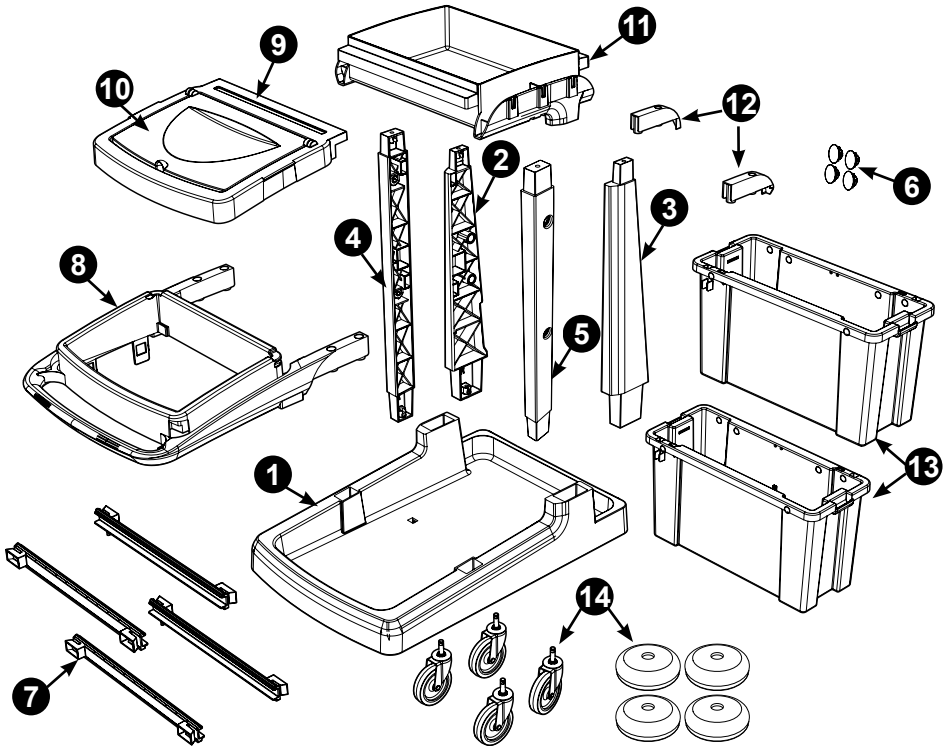

EM-2

Numatic

numatic.com

Original Instructions

0.25 HR

Item	Description	Qty
1	Ecomatic short reflo base	1
2	Front right hand reflo upright	1
3	Front left hand reflo upright	1
4	Rear right hand reflo upright	1
5	Rear left hand reflo upright	1
6	Hole Plug	4
7	Reflo Runner	4
8	Reflo bag frame	1
9	Reflo bag securing frame	1
10	Lid moulding	1
11	Reflo tray	1
12	Ecomatic cover moulding	2
13	Narrow reflo storage box	2
14	Castors & Buffers (Buffers Optional Extra)	4

M8 25mm
Socket Bolt

X 10

Allen Key

X 1

Buffer

X 4

X 4

X 4

X 4