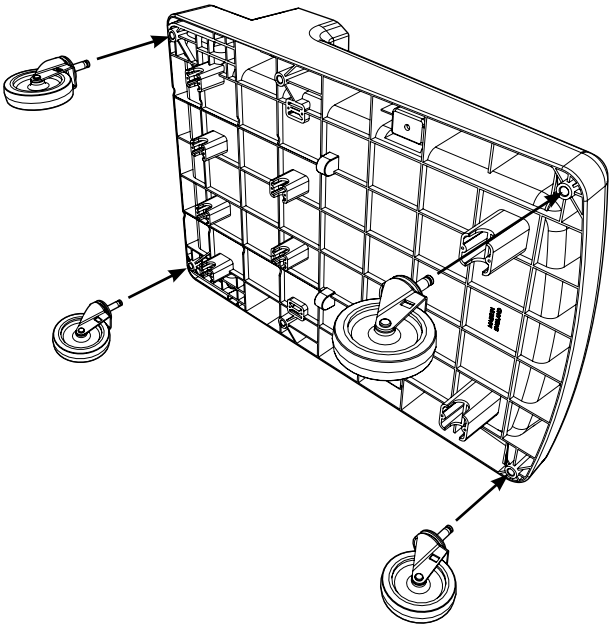

EM-2

Numatic

numatic.com

Original Instructions

0.25 HR

Item	Description	Qty
1	Ecomatic short reflo base	1
2	Front right hand reflo upright	1
3	Front left hand reflo upright	1
4	Rear right hand reflo upright	1
5	Rear left hand reflo upright	1
6	Hole Plug	4
7	Reflo Runner	4
8	Reflo bag frame	1
9	Reflo bag securing frame	1
10	Lid moulding	1
11	Reflo tray	1
12	Ecomatic cover moulding	2
13	Narrow reflo storage box	2
14	Castors & Buffers (Buffers Optional Extra)	4

M8 25mm
Socket Bolt

X 10

Allen Key

X 1

Buffer

X 4

X 4

X 4

X 4