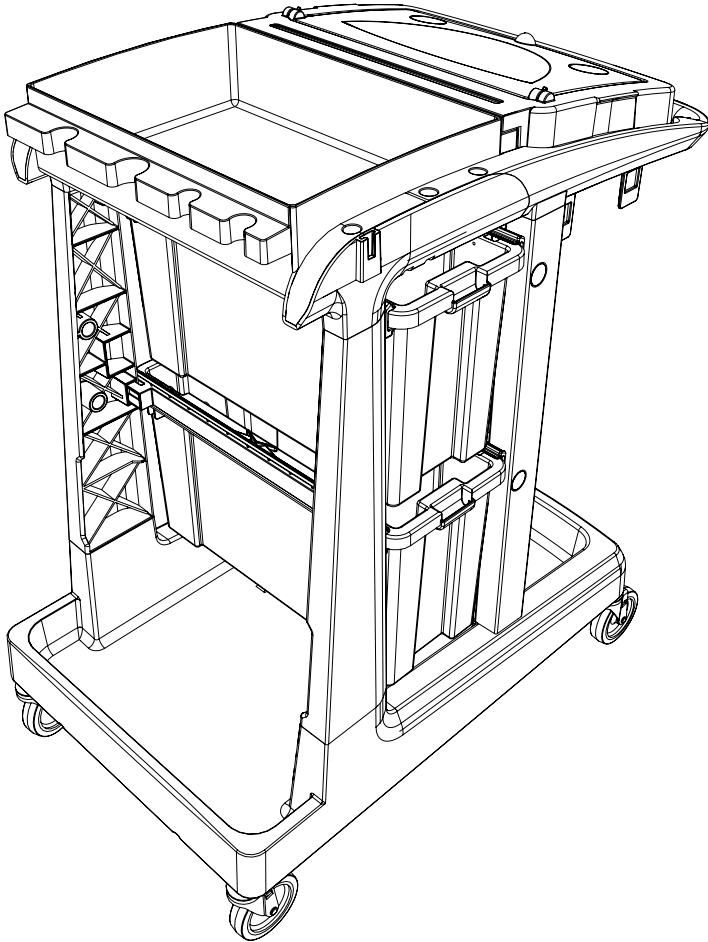

EM-2

Numatic

numatic.com

Original Instructions

0.25 HR

Item	Description	Qty
1	Ecomatic short reflo base	1
2	Front right hand reflo upright	1
3	Front left hand reflo upright	1
4	Rear right hand reflo upright	1
5	Rear left hand reflo upright	1
6	Hole Plug	4
7	Reflo Runner	4
8	Reflo bag frame	1
9	Reflo bag securing frame	1
10	Lid moulding	1
11	Reflo tray	1
12	Ecomatic cover moulding	2
13	Narrow reflo storage box	2
14	Castors & Buffers (Buffers Optional Extra)	4

M8 25mm
Socket Bolt

X 10

Allen Key

X 1

Buffer

X 4

X 4

X 4

X 4