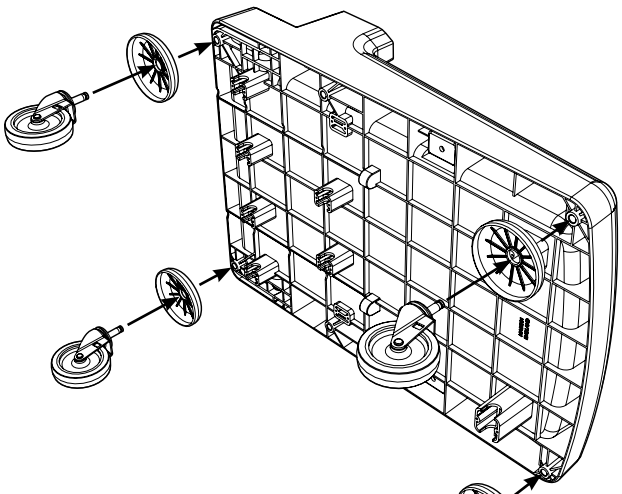

EM-2

Numatic

numatic.com

Original Instructions

0.25 HR

Item	Description	Qty
1	Ecomatic short reflo base	1
2	Front right hand reflo upright	1
3	Front left hand reflo upright	1
4	Rear right hand reflo upright	1
5	Rear left hand reflo upright	1
6	Hole Plug	4
7	Reflo Runner	4
8	Reflo bag frame	1
9	Reflo bag securing frame	1
10	Lid moulding	1
11	Reflo tray	1
12	Ecomatic cover moulding	2
13	Narrow reflo storage box	2
14	Castors & Buffers (Buffers Optional Extra)	4

M8 25mm
Socket Bolt

X 10

Allen Key

X 1

Buffer

X 4

X 4

X 4