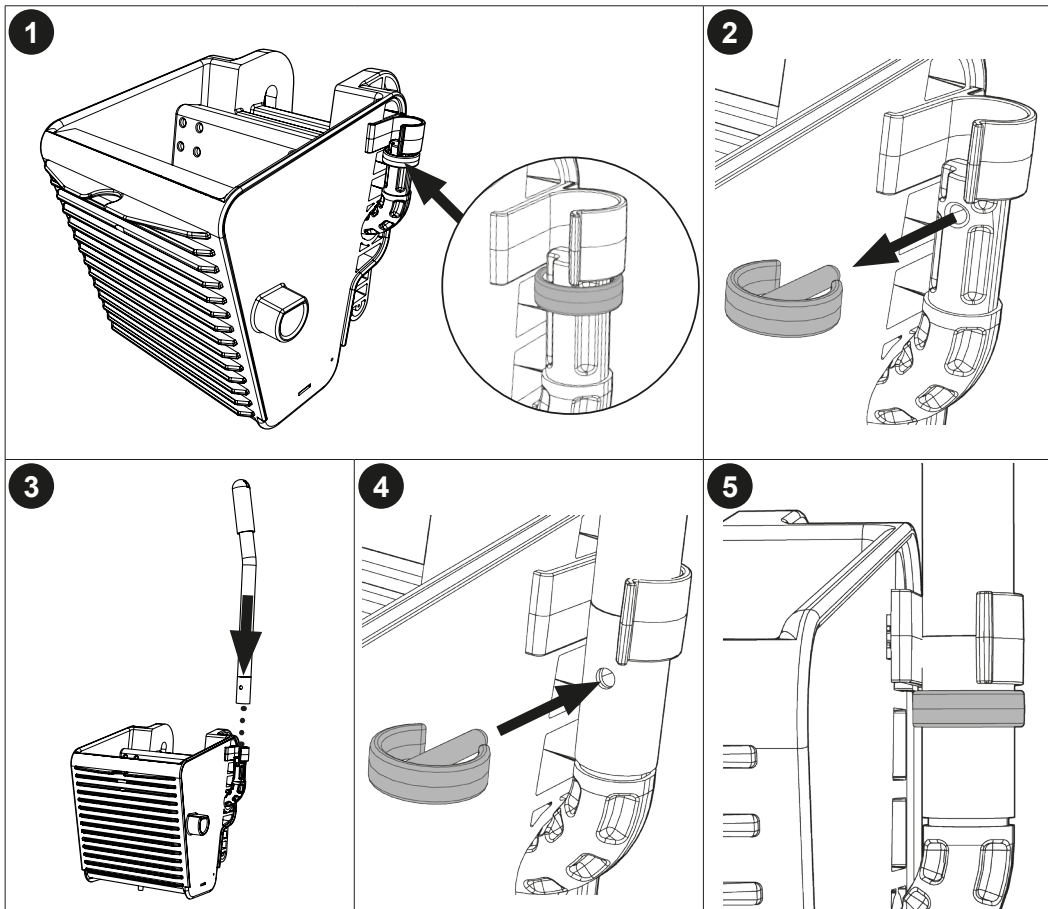

AllMops Press Assembly