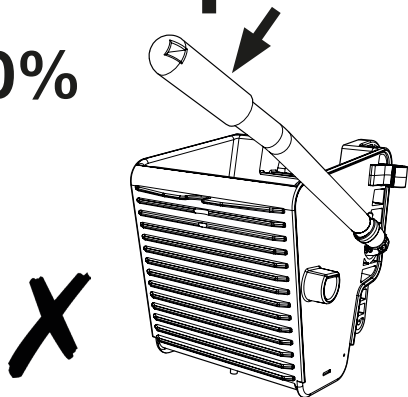

AllMops Press Operation

80%