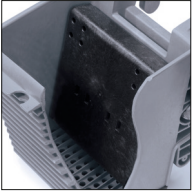

# AllMops Press

No mop absorber  
- Kentucky -

Single mop absorber  
- Flat mop -

A unique mop press with exceptional performance for a range of mop styles and specifications.

Vertical high pressure plate

Mop absorber

Integrated mop locator

Top hanging stability hook system

Comfort grip handle

Structof foam construction

Patented liquid discharge system

No Diverter

Front Diverter