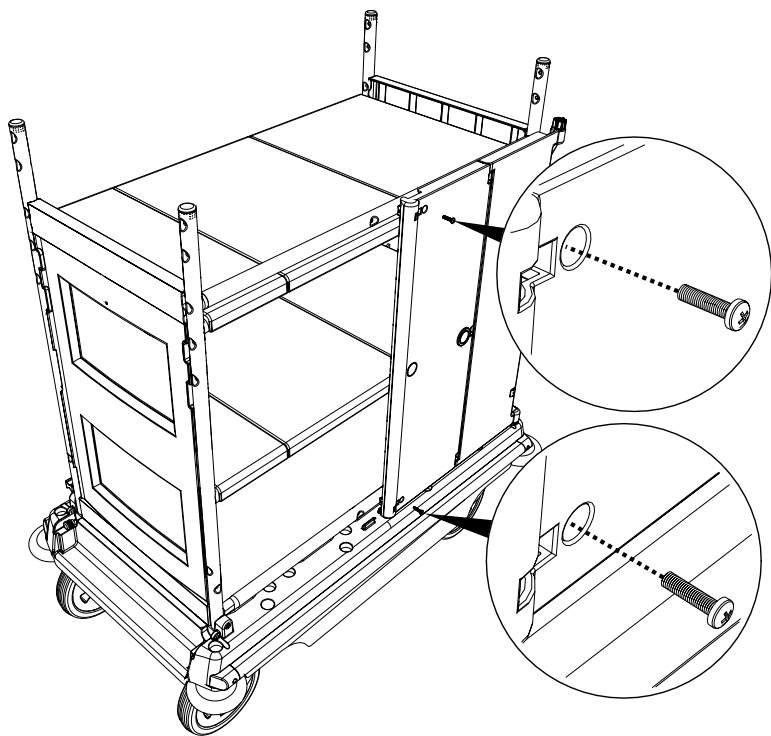

NKU 30/31/32

M5 X 30

X 2

ITEM	DESCRIPTION	QTY
1	NARROW SHELF	1
2	WIDE SHELF	3

No8 X 1 1/2 Inch

X 2

M5 X 20

X 2