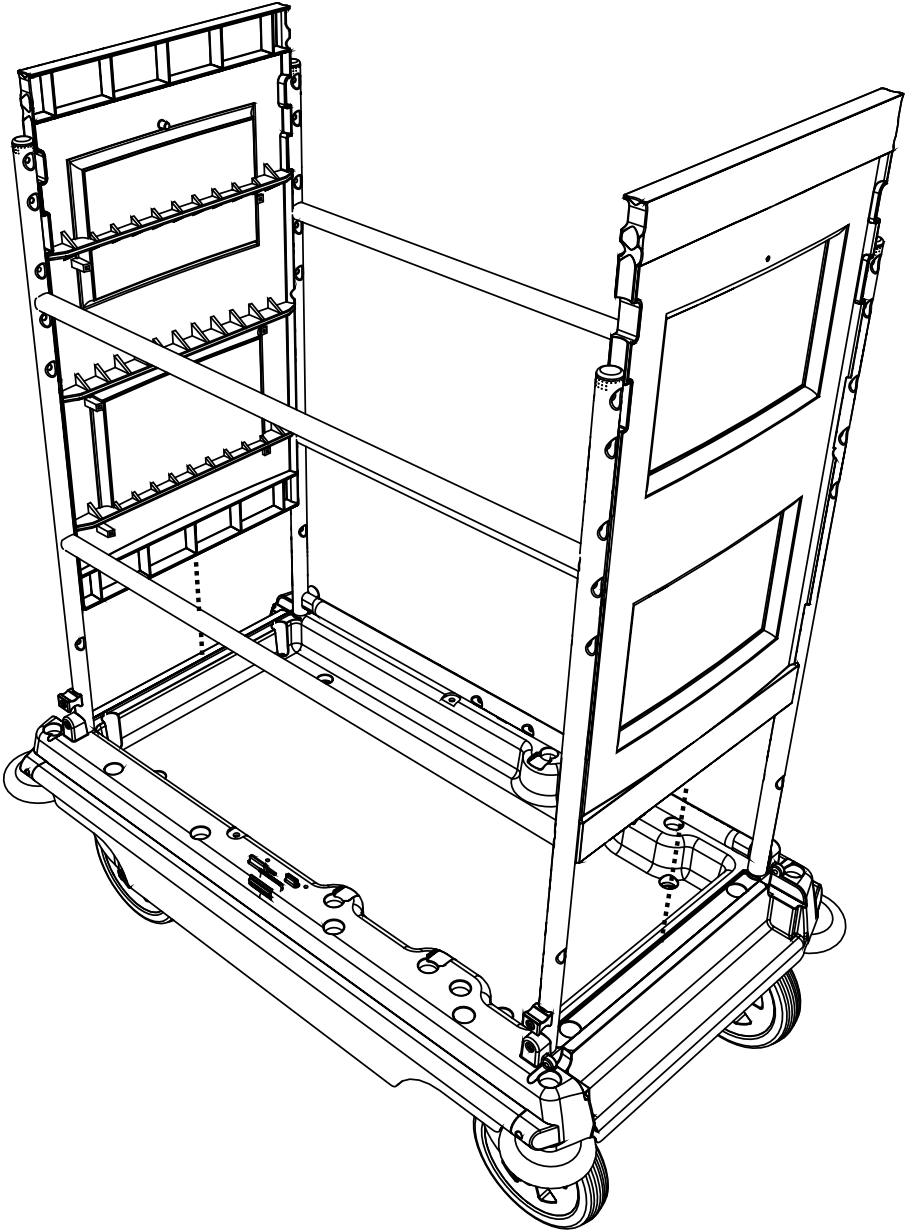

NKU 30/31/32

M5 X 30

X 2

ITEM	DESCRIPTION	QTY
1	NARROW SHELF	1
2	WIDE SHELF	3

No8 X 1 1/2 Inch

X 2

M5 X 20

X 2