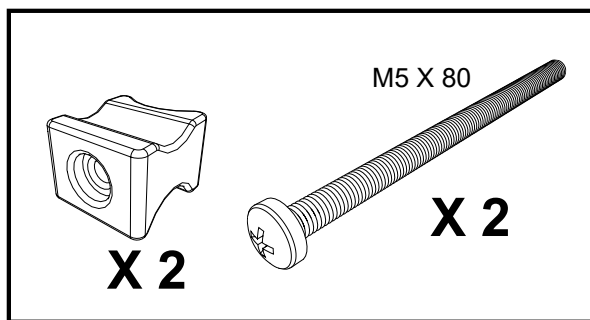

NKU 30/31/32

M5 X 30

X 2

ITEM	DESCRIPTION	QTY
1	NARROW SHELF	1
2	WIDE SHELF	3

No8 X 1 1/2 Inch

X 2

M5 X 20

X 2

M5 X 20

X 2

No8 X 1 1/2 Inch

X 2

M5 X 30

X 2

M5 X 25

X 4