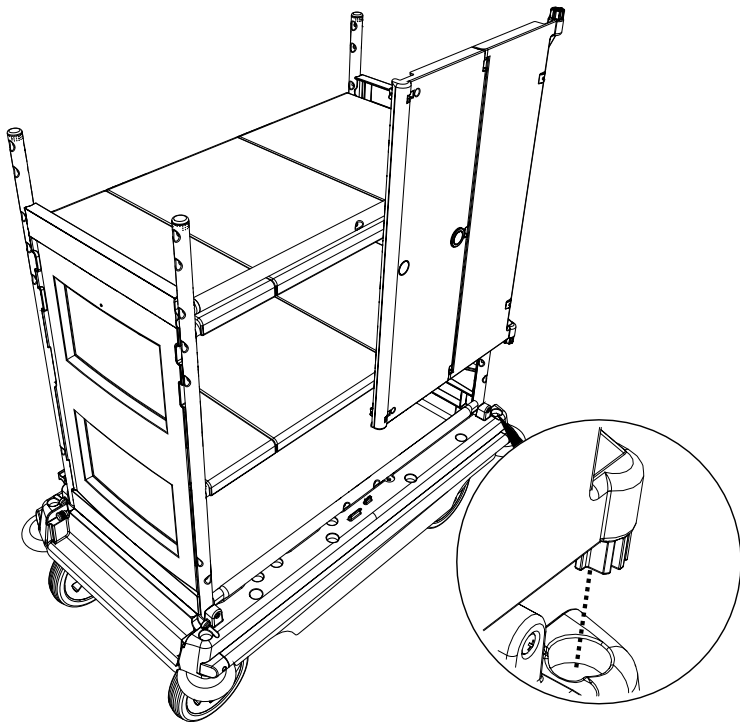

NKU 30/31/32

M5 X 30

X 2

ITEM	DESCRIPTION	QTY
1	NARROW SHELF	1
2	WIDE SHELF	3

No8 X 1 1/2 Inch

X 2

M5 X 20

X 2