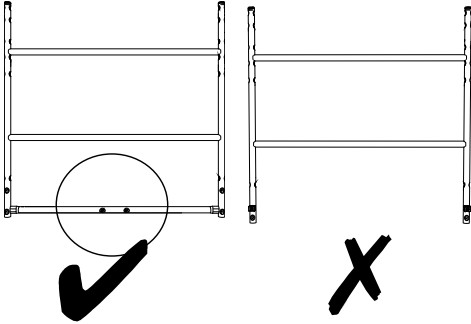

NKU 30/31/32

M5 X 30

X 2

ITEM	DESCRIPTION	QTY
1	NARROW SHELF	1
2	WIDE SHELF	3

No8 X 1 1/2 Inch

X 2

M5 X 20

X 2

M5 X 20

X 2

No8 X 1 1/2 Inch

X 2

M5 X 30

X 2

M5 X 25

X 4