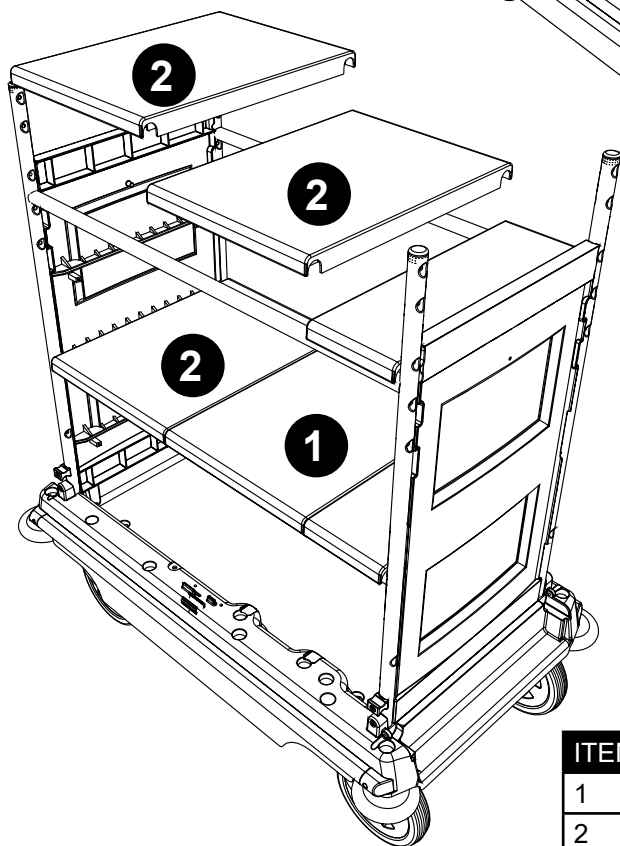

NKU 30/31/32

M5 X 30

X 2

ITEM	DESCRIPTION	QTY
1	NARROW SHELF	1
2	WIDE SHELF	3

No8 X 1 1/2 Inch

X 2

M5 X 20

X 2

M5 X 20

X 2

No8 X 1 1/2 Inch

X 2

M5 X 30

X 2

M5 X 25

X 4