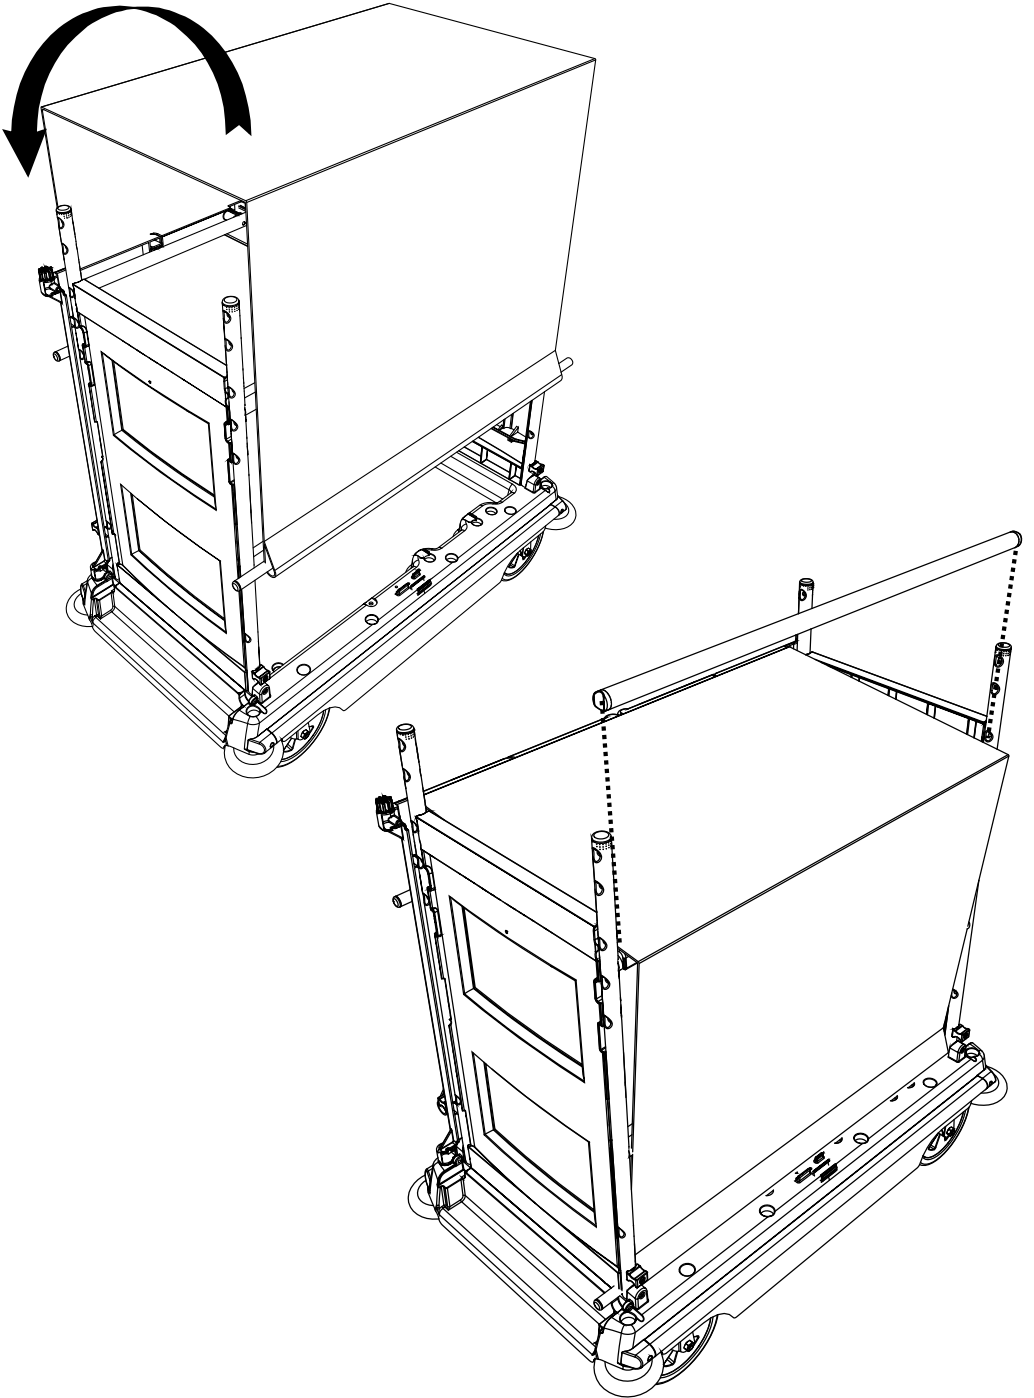

NKU 30/31/32

M5 X 30

X 2

ITEM	DESCRIPTION	QTY
1	NARROW SHELF	1
2	WIDE SHELF	3

No8 X 1 1/2 Inch

X 2

M5 X 20

X 2

M5 X 20

X 2

No8 X 1 1/2 Inch

X 2

M5 X 30

X 2

M5 X 25

X 4