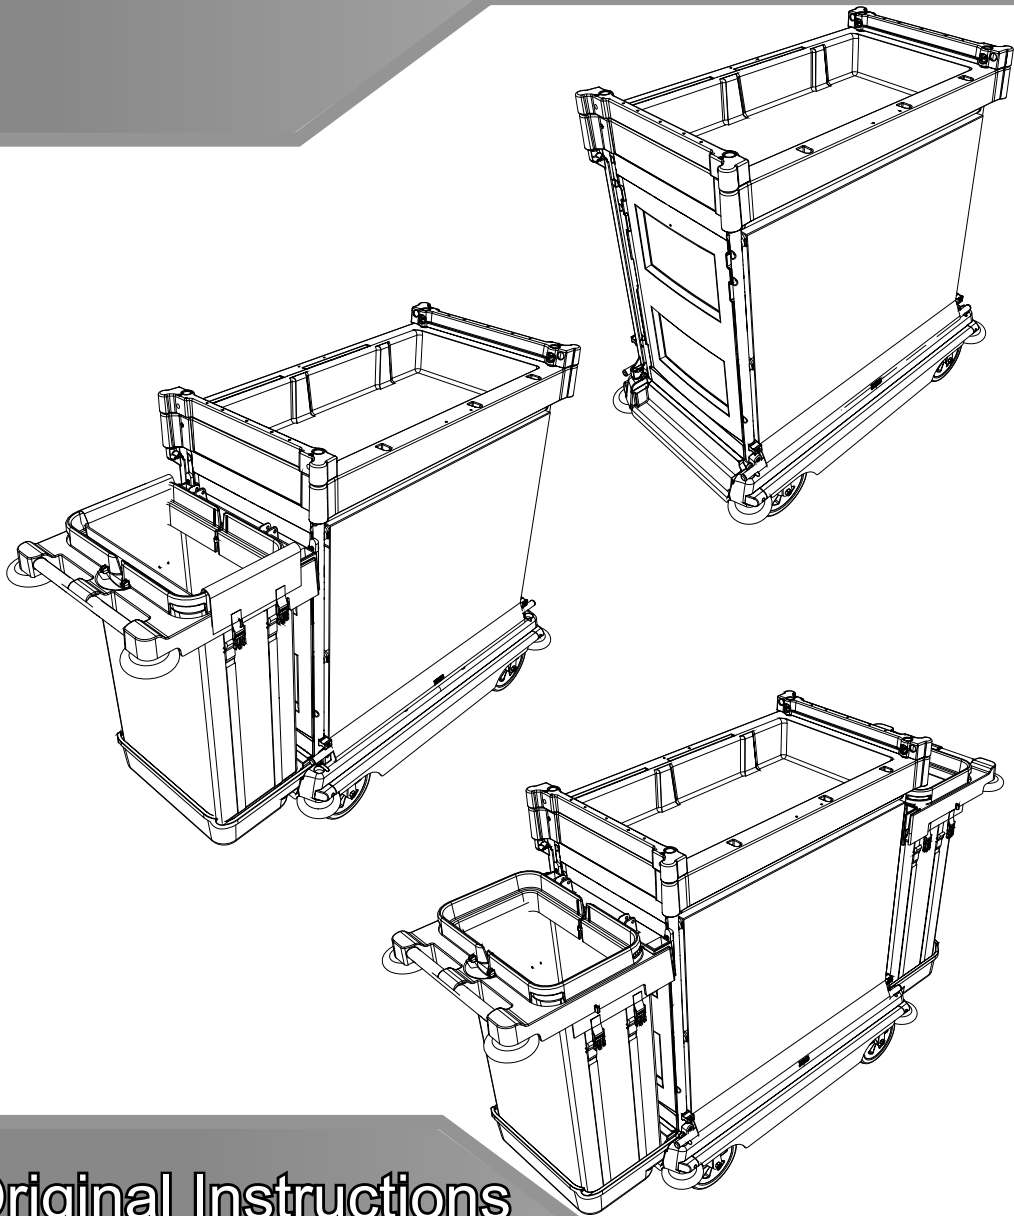

NKU 30,31,32 FF

Numatic

numatic.com

Original Instructions

ITEM	DESCRIPTION	QTY
1	BASE	1
2	NARROW SHELF	1
3	WIDE SHELF	3
4	HALF SHELF	2
5	FRONT UPRIGHT FRAME	1
6	REAR UPRIGHT FRAME	1
7	DOOR PANEL	2
8	UPPER TIE BAR	1
9	TIE BAR WITH NUTSERTS	1
10	DOOR PANEL ASSEMBLY	2
11	TOP TRAY MOULDING	1
12	DOOR MOUNTING MOULDING	2
13	SLIDING COVER ASSEMBLY	1