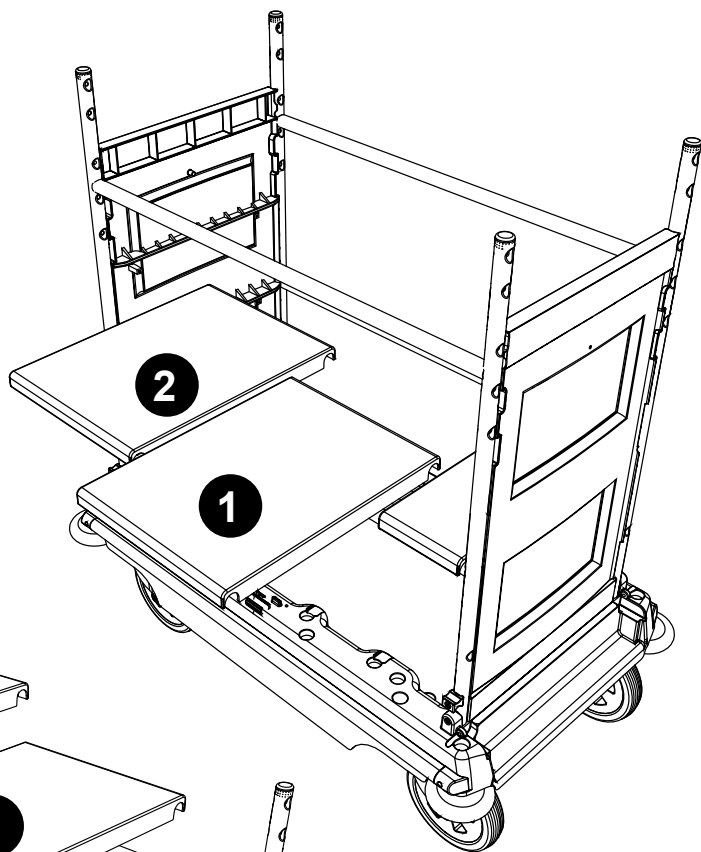

NKU 30/31/32

M5 X 30

X 2

ITEM	DESCRIPTION	QTY
1	NARROW SHELF	1
2	WIDE SHELF	3

No8 X 1 1/2 Inch

X 2

M5 X 20

X 2

M5 X 20

X 2

No8 X 1 1/2 Inch

X 2

M5 X 30

X 2

M5 X 25

X 4