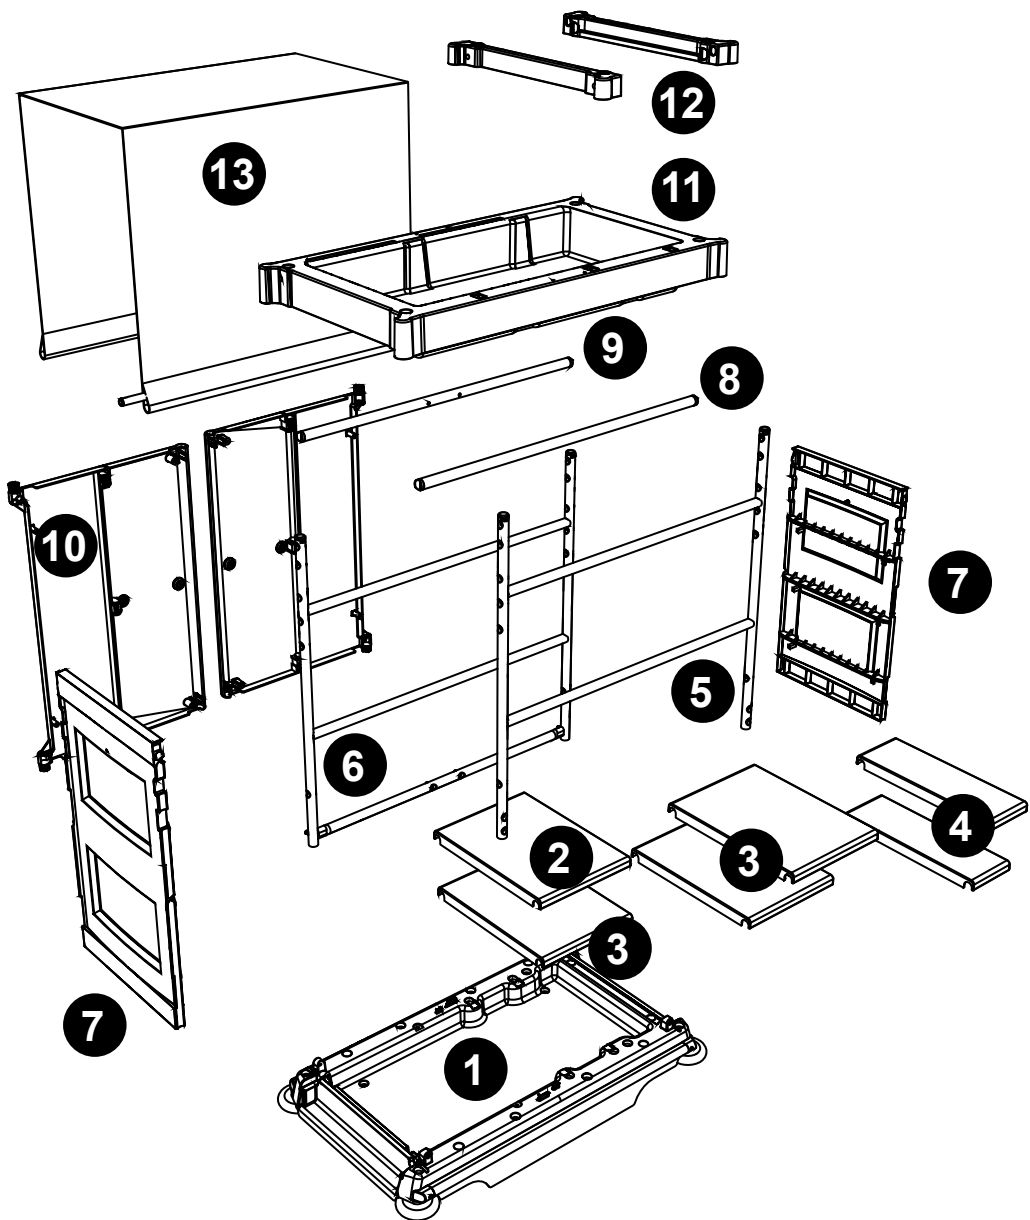

NKU 30,31,32 FF

Numatic

numatic.com

Original Instructions

ITEM	DESCRIPTION	QTY
1	BASE	1
2	NARROW SHELF	1
3	WIDE SHELF	3
4	HALF SHELF	2
5	FRONT UPRIGHT FRAME	1
6	REAR UPRIGHT FRAME	1
7	DOOR PANEL	2
8	UPPER TIE BAR	1
9	TIE BAR WITH NUTSERTS	1
10	DOOR PANEL ASSEMBLY	2
11	TOP TRAY MOULDING	1
12	DOOR MOUNTING MOULDING	2
13	SLIDING COVER ASSEMBLY	1