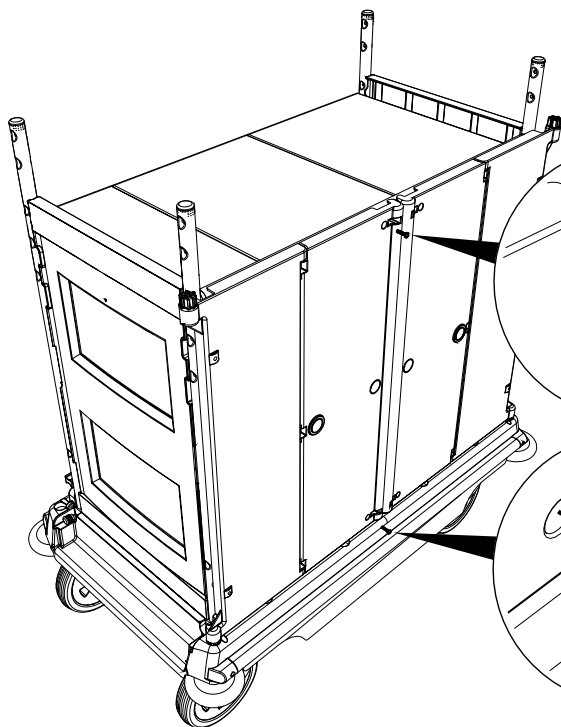

NKU 30/31/32

M5 X 30

X 2

ITEM	DESCRIPTION	QTY
1	NARROW SHELF	1
2	WIDE SHELF	3

No8 X 1 1/2 Inch

X 2

M5 X 20

X 2

M5 X 20

X 2

No8 X 1 1/2 Inch

X 2

M5 X 30

X 2

M5 X 25

X 4