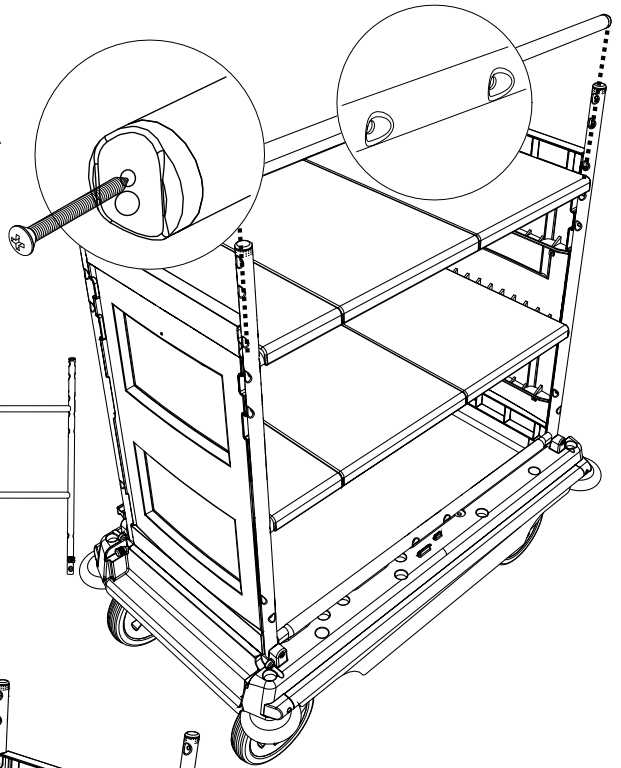

NKU 30/31/32

M5 X 30

X 2

ITEM	DESCRIPTION	QTY
1	NARROW SHELF	1
2	WIDE SHELF	3

No8 X 1 1/2 Inch

X 2

M5 X 20

X 2

M5 X 20

X 2

No8 X 1 1/2 Inch

X 2

M5 X 30

X 2

M5 X 25

X 4