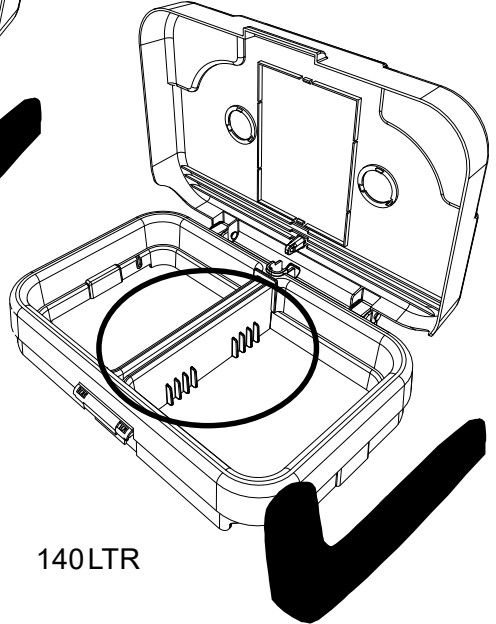

M8 25mm
Socket Bolt

ITEM	DESCRIPTION	QTY
1	LID ASSEMBLY	2
2	UPRIGHT	1
3	UPRIGHT	1
4	BASE	1
7	REPLACEMENT 70 LTR POLYBAGS(NO SHOWN)	1 X 10

M5 X 45

NBT-200

NSX-200/LLT-200

120 LTR

140 LTR

NSX-200/LLT-200

Notes:

A large rectangular area with rounded corners, containing 25 horizontal dotted lines for writing. The lines are evenly spaced and extend across the width of the page.

Numatic

numatic.com

Numatic International Limited (Head Office)