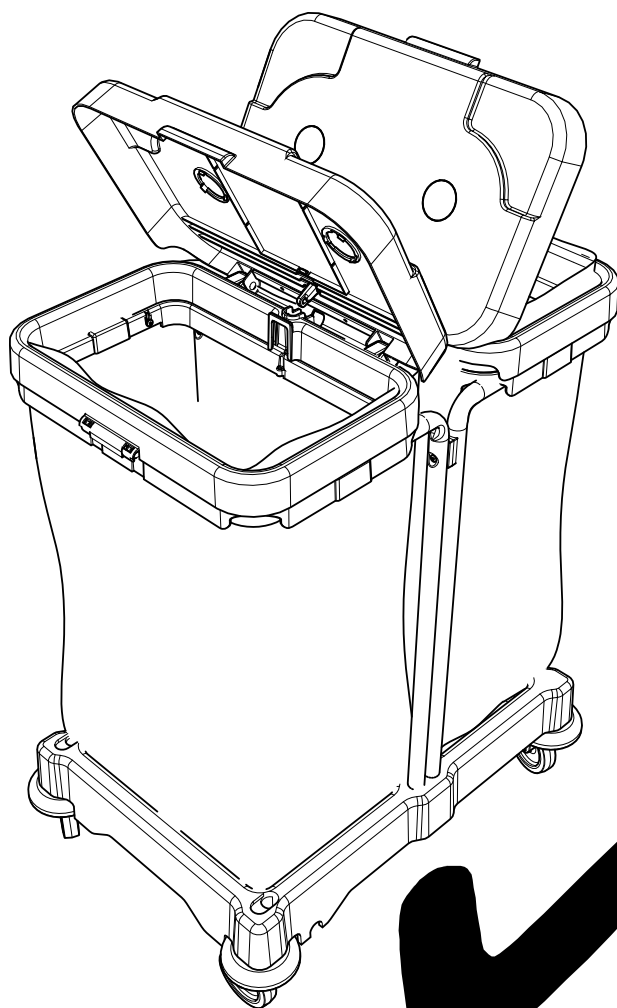

M8 25mm
Socket Bolt

ITEM	DESCRIPTION	QTY
1	LID ASSEMBLY	2
2	UPRIGHT	1
3	UPRIGHT	1
4	BASE	1
7	REPLACEMENT 70 LTR POLYBAGS(NO SHOWN)	1 X 10

M5 X 45

NBT-200

NSX-200/LLT-200

120 LTR

140 LTR

NSX-200/LLT-200

Notes:

A large rectangular area with rounded corners, containing 25 horizontal dotted lines for writing. The lines are evenly spaced and extend across the width of the page.

Numatic

numatic.com

Numatic International Limited (Head Office)