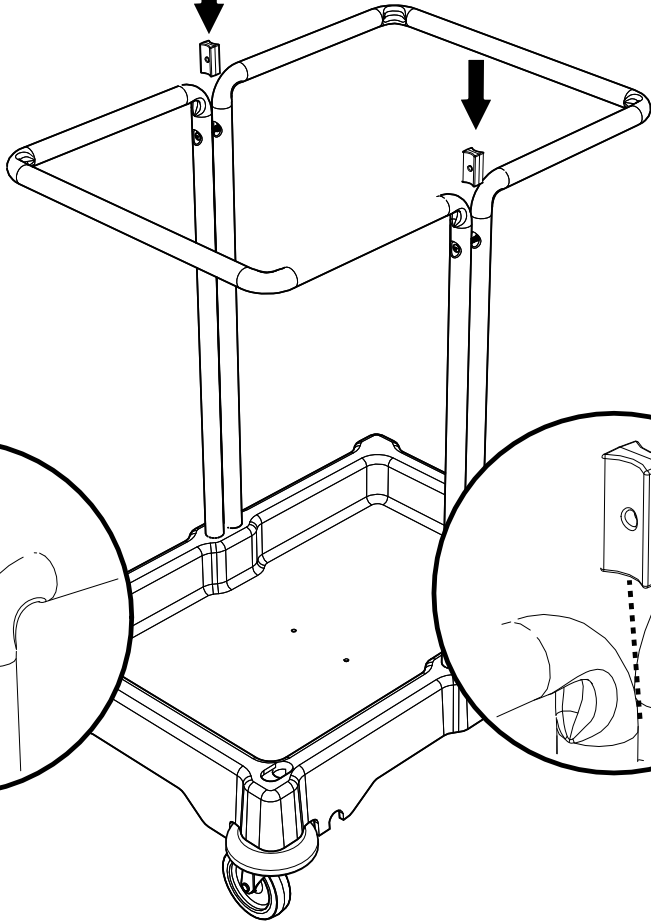

M8 25mm
Socket Bolt

ITEM	DESCRIPTION	QTY
1	LID ASSEMBLY	2
2	UPRIGHT	1
3	UPRIGHT	1
4	BASE	1
7	REPLACEMENT 70 LTR POLYBAGS(NO SHOWN)	1 X 10

M5 X 45

NBT-200

NSX-200/LLT-200

120 LTR

140 LTR

NSX-200/LLT-200

Notes:

A large rectangular area with rounded corners, containing 25 horizontal dotted lines for writing. The lines are evenly spaced and extend across the width of the page.

Numatic

numatic.com

Numatic International Limited (Head Office)