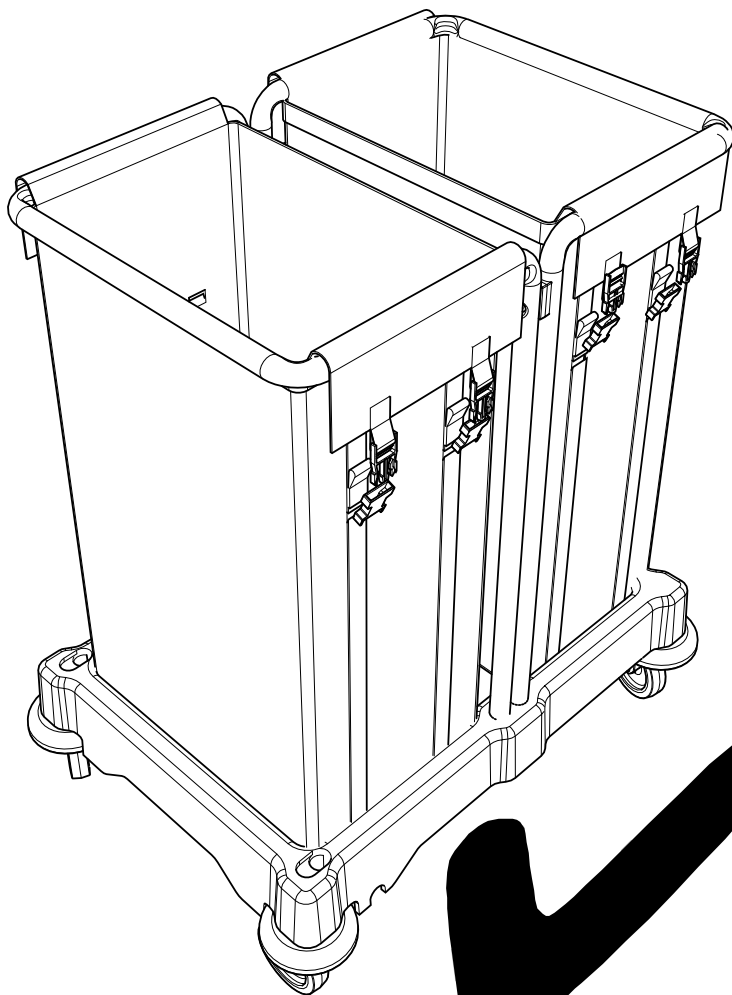

M8 25mm
Socket Bolt

ITEM	DESCRIPTION	QTY
1	LID ASSEMBLY	2
2	UPRIGHT	1
3	UPRIGHT	1
4	BASE	1
7	REPLACEMENT 70 LTR POLYBAGS(NO SHOWN)	1 X 10

M5 X 45

NBT-200

NSX-200/LLT-200

120 LTR

140 LTR

NSX-200/LLT-200

Notes:

A large rectangular area with rounded corners, containing 25 horizontal dotted lines for writing. The lines are evenly spaced and extend across the width of the page.

Numatic

numatic.com

Numatic International Limited (Head Office)