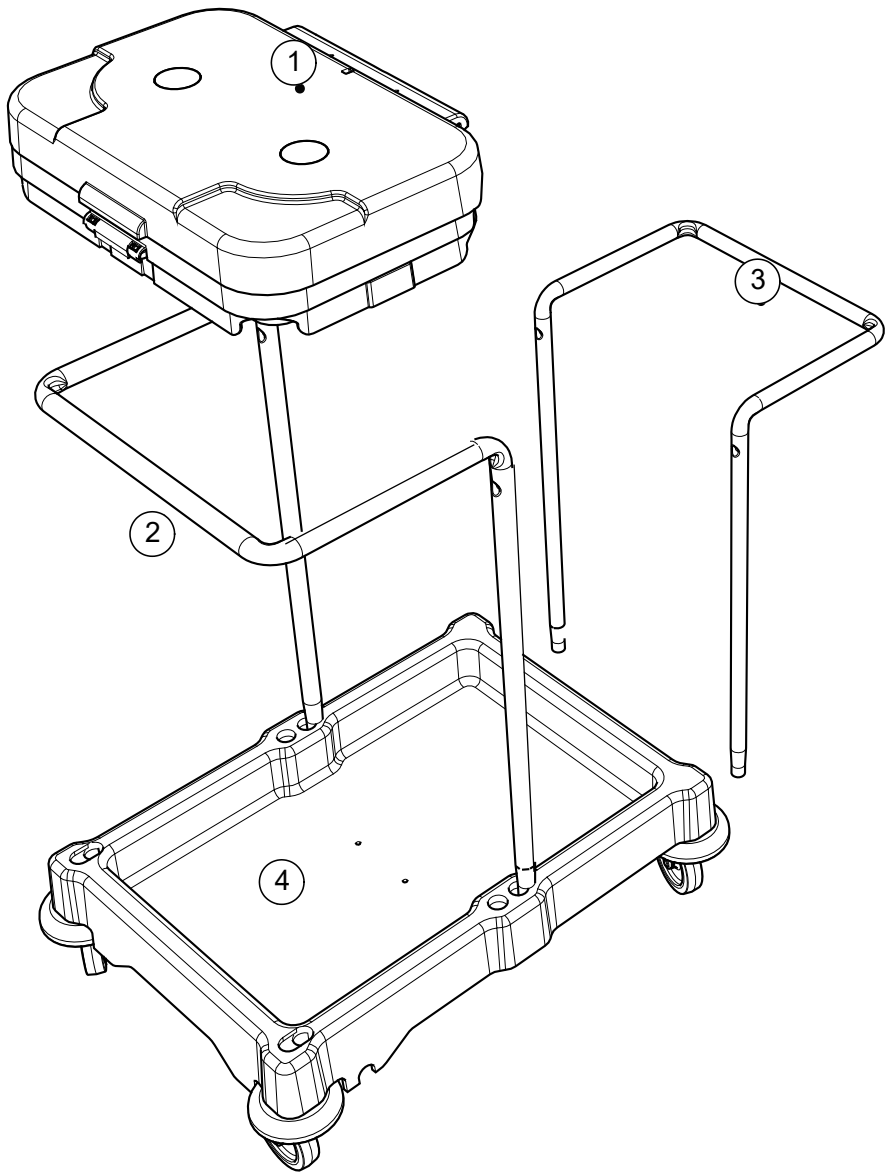

M8 25mm
Socket Bolt

ITEM	DESCRIPTION	QTY
1	LID ASSEMBLY	2
2	UPRIGHT	1
3	UPRIGHT	1
4	BASE	1
7	REPLACEMENT 70 LTR POLYBAGS(NO SHOWN)	1 X 10

M5 X 45

NBT-200

NSX-200/LLT-200

120 LTR

140 LTR

NSX-200/LLT-200

Notes:

A large rectangular area with rounded corners, containing 25 horizontal dotted lines for writing. The lines are evenly spaced and extend across the width of the page.

Numatic

numatic.com

Numatic International Limited (Head Office)