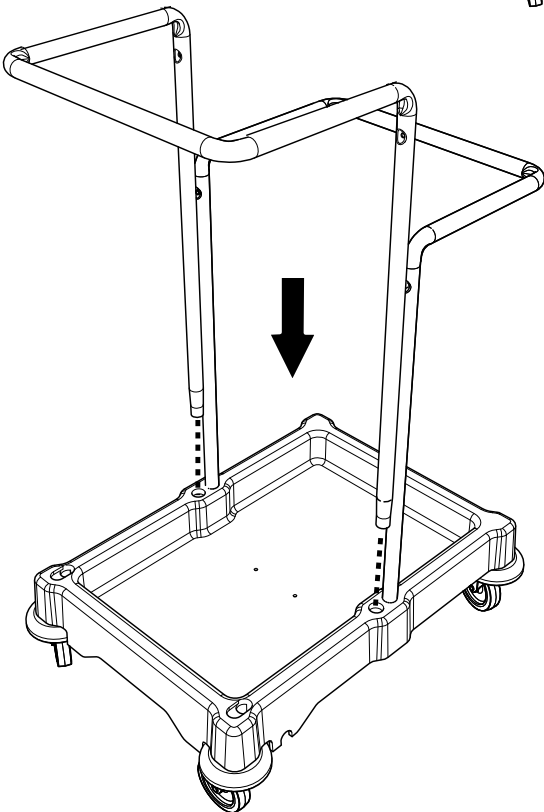

M8 25mm
Socket Bolt

ITEM	DESCRIPTION	QTY
1	LID ASSEMBLY	2
2	UPRIGHT	1
3	UPRIGHT	1
4	BASE	1
7	REPLACEMENT 70 LTR POLYBAGS(NO SHOWN)	1 X 10

M5 X 45

NBT-200

NSX-200/LLT-200

120 LTR

140 LTR

NSX-200/LLT-200

Notes:

A large rectangular area with rounded corners, containing 25 horizontal dotted lines for writing. The lines are evenly spaced and extend across the width of the page.

Numatic

numatic.com

Numatic International Limited (Head Office)