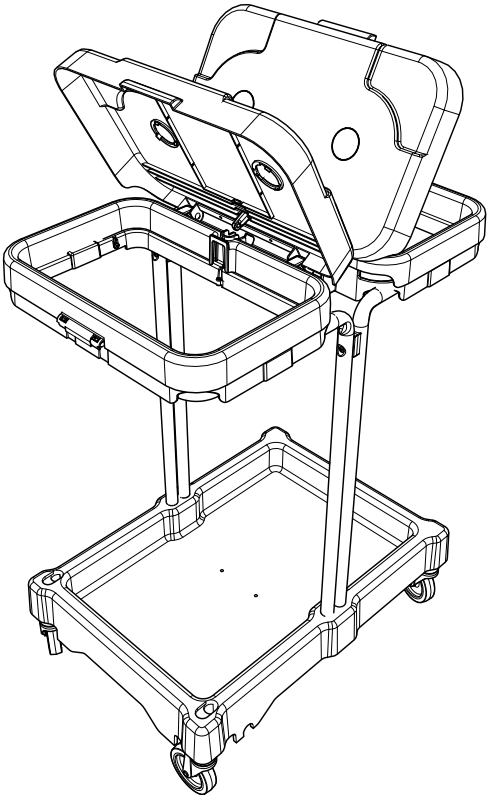

M8 25mm
Socket Bolt

ITEM	DESCRIPTION	QTY
1	LID ASSEMBLY	2
2	UPRIGHT	1
3	UPRIGHT	1
4	BASE	1
7	REPLACEMENT 70 LTR POLYBAGS(NO SHOWN)	1 X 10

M5 X 45

NBT-200

NSX-200/LLT-200

120 LTR

140 LTR

NSX-200/LLT-200

Notes:

A large rectangular area with rounded corners, containing 25 horizontal dotted lines for writing. The lines are evenly spaced and extend across the width of the page.

Numatic

numatic.com

Numatic International Limited (Head Office)