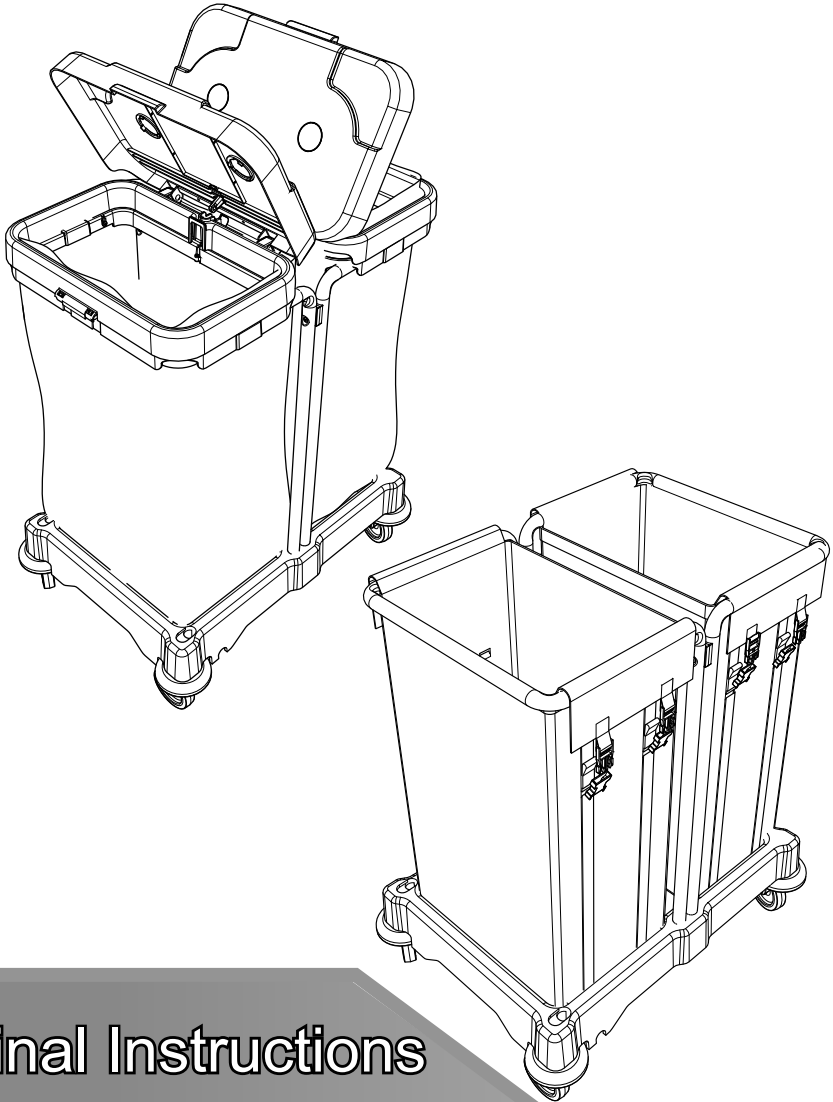

NSX-240

LLT-200

NBT-200

Numatic

numatic.com

Original Instructions