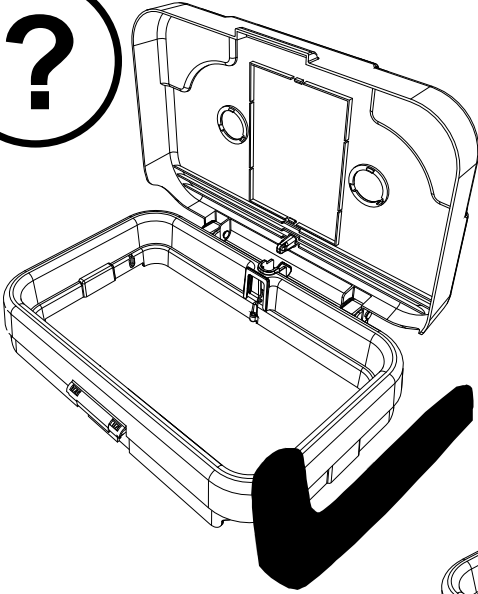

M8 25mm
Socket Bolt

ITEM	DESCRIPTION	QTY
1	LID ASSEMBLY	2
2	UPRIGHT	1
3	UPRIGHT	1
4	BASE	1
7	REPLACEMENT 70 LTR POLYBAGS(NO SHOWN)	1 X 10

M5 X 45

NBT-200

NSX-200/LLT-200

120 LTR

140 LTR

NSX-200/LLT-200

Notes:

A large rectangular area with rounded corners, containing 25 horizontal dotted lines for writing. The lines are evenly spaced and extend across the width of the page.

Numatic

numatic.com

Numatic International Limited (Head Office)