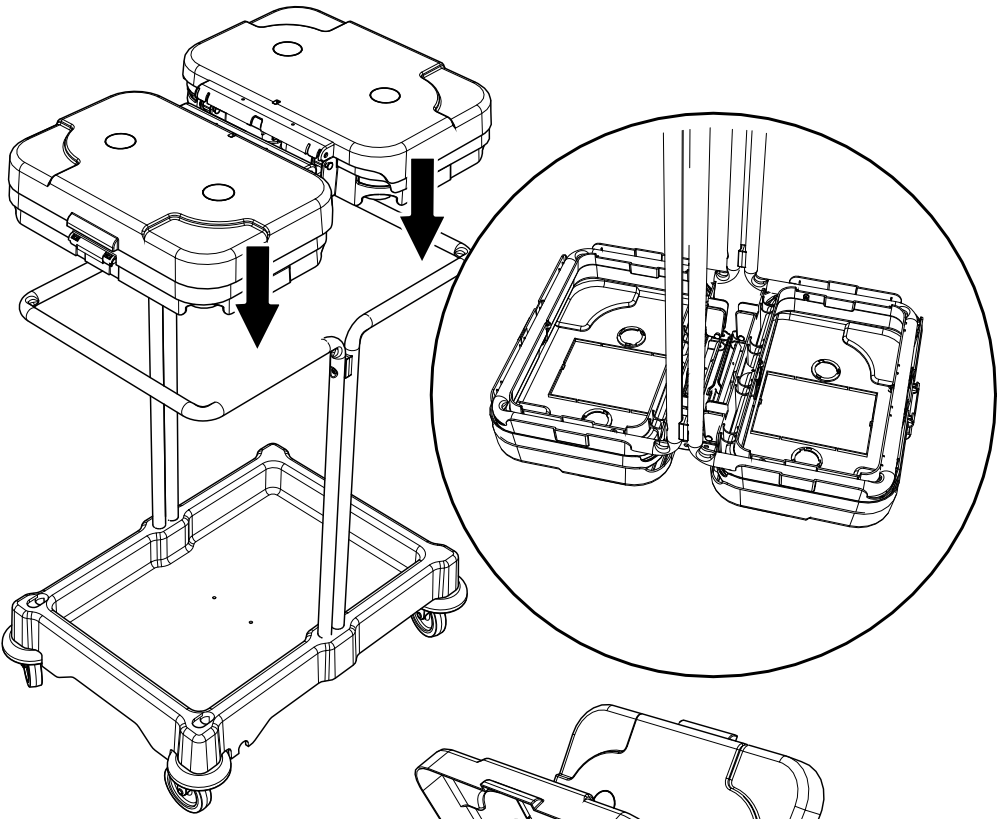

M8 25mm
Socket Bolt

ITEM	DESCRIPTION	QTY
1	LID ASSEMBLY	2
2	UPRIGHT	1
3	UPRIGHT	1
4	BASE	1
7	REPLACEMENT 70 LTR POLYBAGS(NO SHOWN)	1 X 10

M5 X 45

NBT-200

NSX-200/LLT-200

120 LTR

140 LTR

NSX-200/LLT-200

Notes:

A large rectangular area with rounded corners, containing 25 horizontal dotted lines for writing. The lines are evenly spaced and extend across the width of the page.

Numatic

numatic.com

Numatic International Limited (Head Office)