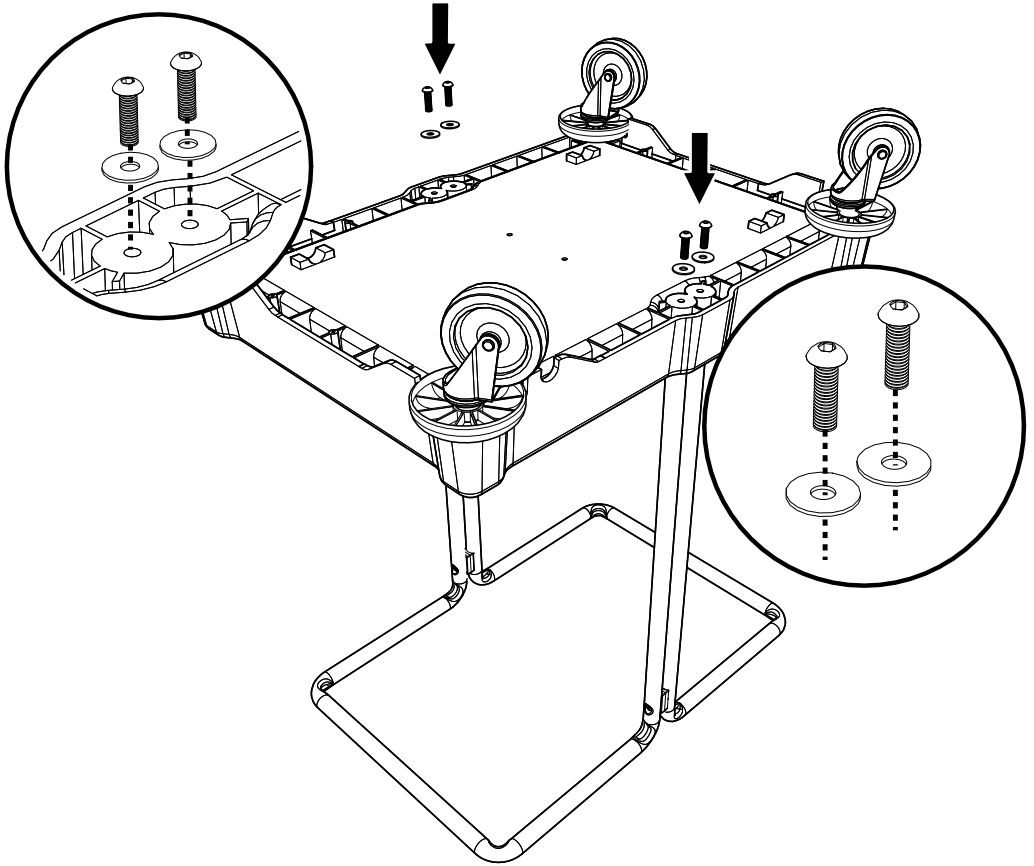

M8 25mm
Socket Bolt

ITEM	DESCRIPTION	QTY
1	LID ASSEMBLY	2
2	UPRIGHT	1
3	UPRIGHT	1
4	BASE	1
7	REPLACEMENT 70 LTR POLYBAGS(NO SHOWN)	1 X 10

M5 X 45

NBT-200

NSX-200/LLT-200

120 LTR

140 LTR

NSX-200/LLT-200

Notes:

A large rectangular area with rounded corners, containing 25 horizontal dotted lines for writing. The lines are evenly spaced and extend across the width of the page.

Numatic

numatic.com

Numatic International Limited (Head Office)