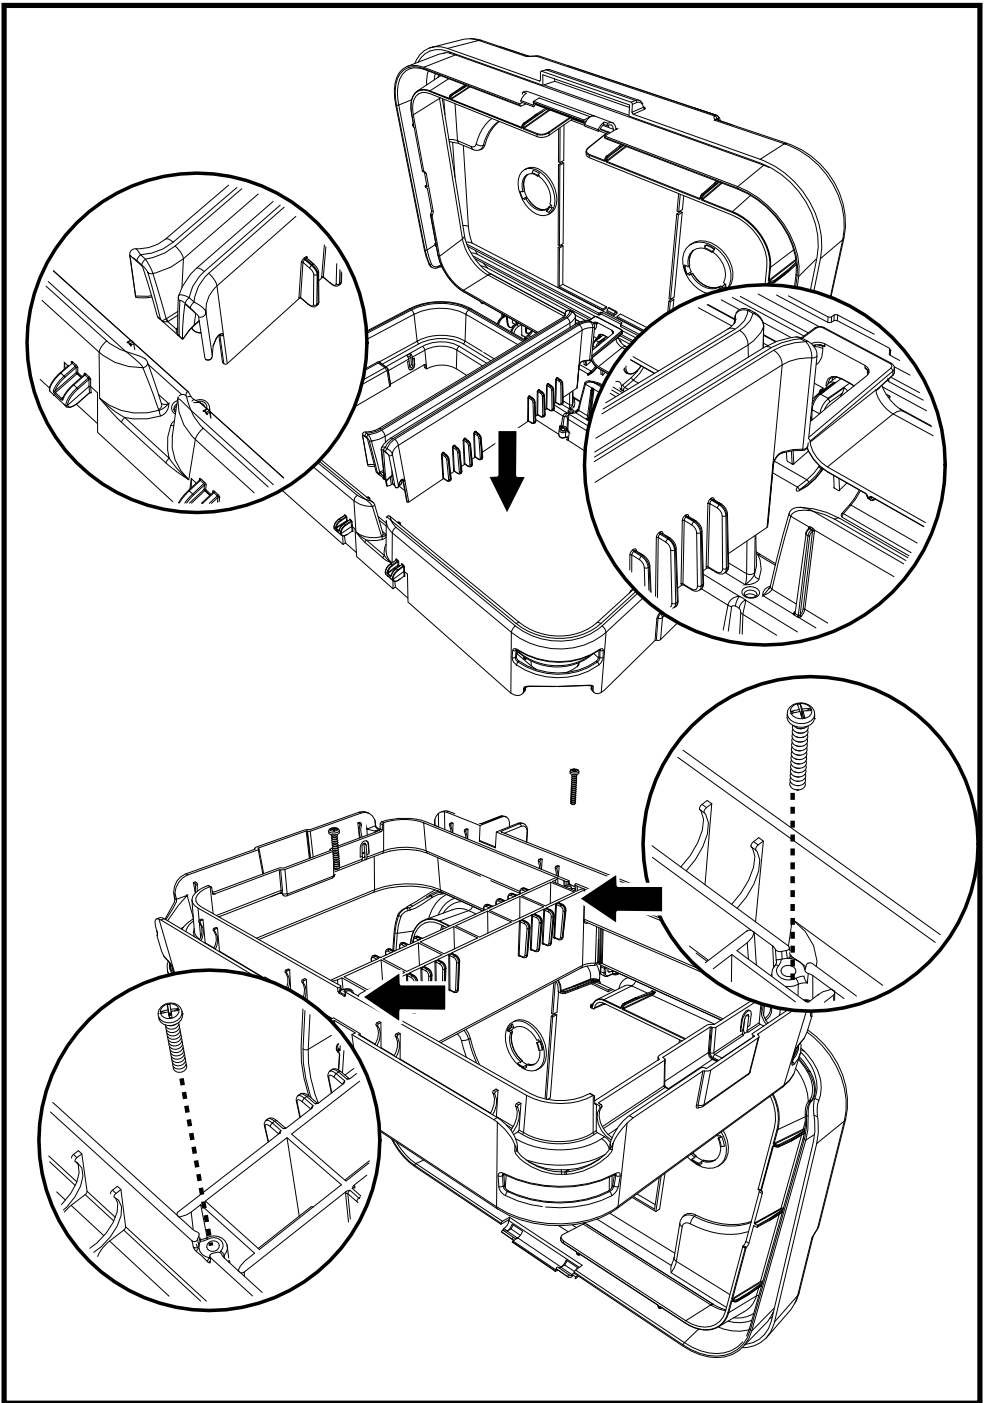

M8 25mm
Socket Bolt

ITEM	DESCRIPTION	QTY
1	LID ASSEMBLY	2
2	UPRIGHT	1
3	UPRIGHT	1
4	BASE	1
7	REPLACEMENT 70 LTR POLYBAGS(NO SHOWN)	1 X 10

M5 X 45

NBT-200

NSX-200/LLT-200

120 LTR

140 LTR

NSX-200/LLT-200

Notes:

A large rectangular area with rounded corners, containing 25 horizontal dotted lines for writing. The lines are evenly spaced and extend across the width of the page.

Numatic

numatic.com

Numatic International Limited (Head Office)