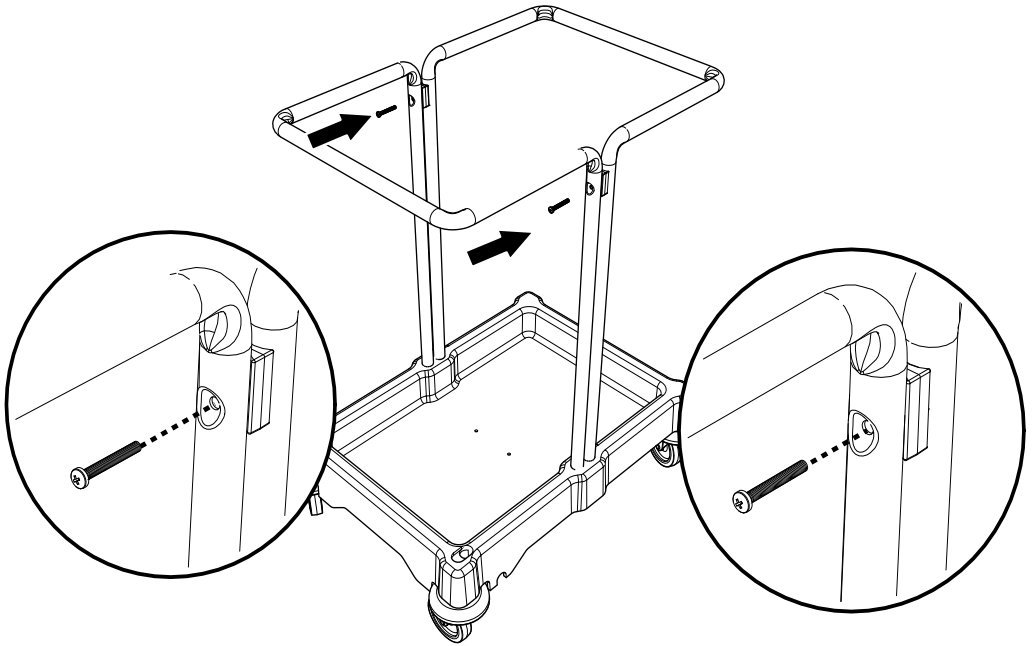

M8 25mm
Socket Bolt

ITEM	DESCRIPTION	QTY
1	LID ASSEMBLY	2
2	UPRIGHT	1
3	UPRIGHT	1
4	BASE	1
7	REPLACEMENT 70 LTR POLYBAGS(NO SHOWN)	1 X 10

M5 X 45

NBT-200

NSX-200/LLT-200

120 LTR

140 LTR

NSX-200/LLT-200

Notes:

A large rectangular area with rounded corners, containing 25 horizontal dotted lines for writing. The lines are evenly spaced and extend across the width of the page.

Numatic

numatic.com

Numatic International Limited (Head Office)