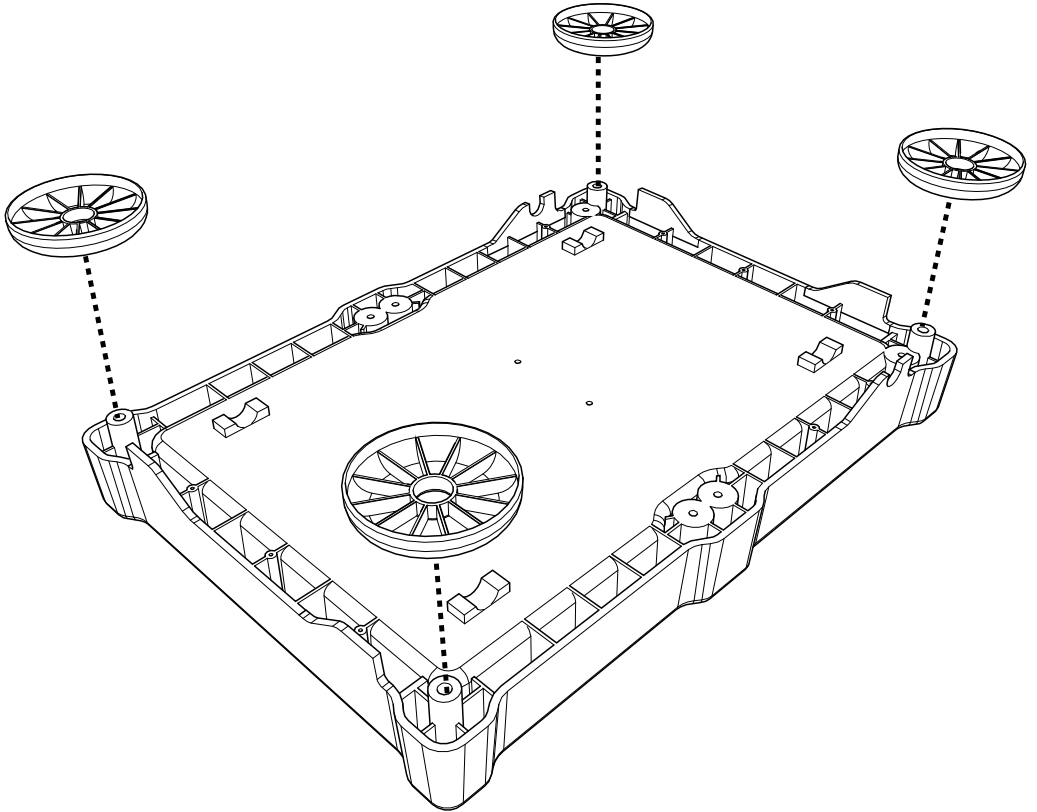

M8 25mm
Socket Bolt

ITEM	DESCRIPTION	QTY
1	LID ASSEMBLY	2
2	UPRIGHT	1
3	UPRIGHT	1
4	BASE	1
7	REPLACEMENT 70 LTR POLYBAGS(NO SHOWN)	1 X 10

M5 X 45

NBT-200

NSX-200/LLT-200

120 LTR

140 LTR

NSX-200/LLT-200

Notes:

A large rectangular area with rounded corners, containing 25 horizontal dotted lines for writing. The lines are evenly spaced and extend across the width of the page.

Numatic

numatic.com

Numatic International Limited (Head Office)