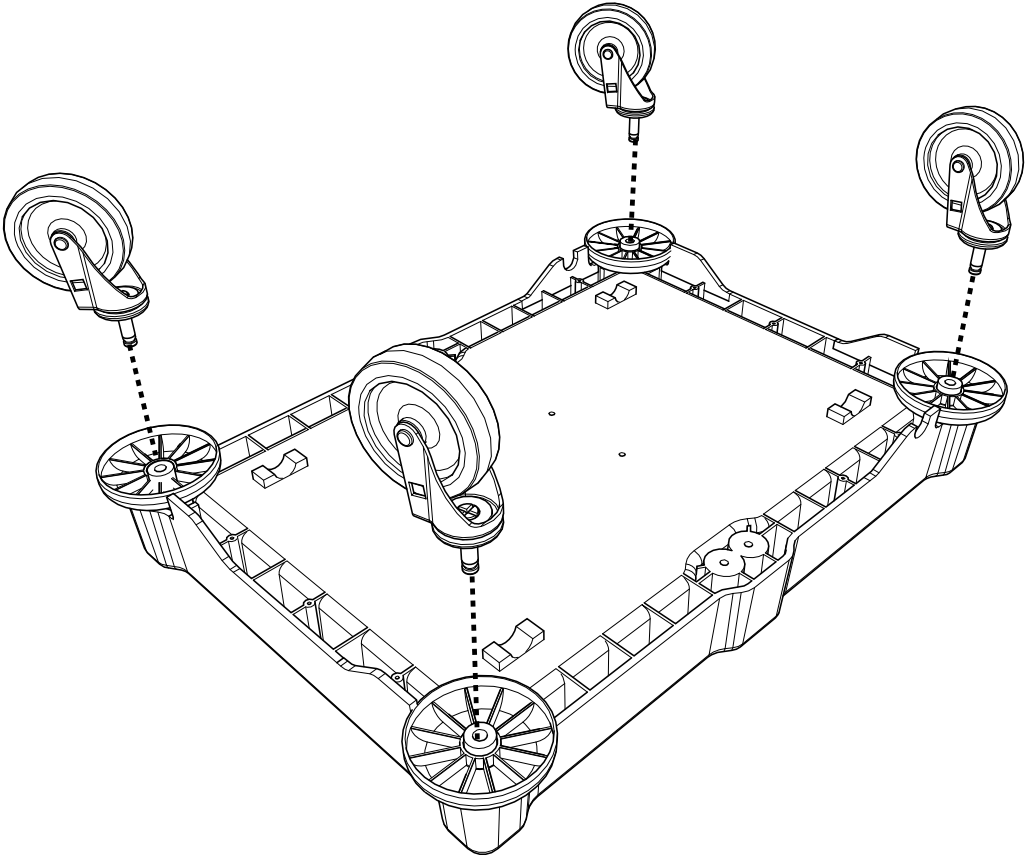

M8 25mm
Socket Bolt

ITEM	DESCRIPTION	QTY
1	LID ASSEMBLY	2
2	UPRIGHT	1
3	UPRIGHT	1
4	BASE	1
7	REPLACEMENT 70 LTR POLYBAGS(NO SHOWN)	1 X 10

M5 X 45

NBT-200

NSX-200/LLT-200

120 LTR

140 LTR

NSX-200/LLT-200

Notes:

A large rectangular area with rounded corners, containing 25 horizontal dotted lines for writing. The lines are evenly spaced and extend across the width of the page.

Numatic

numatic.com

Numatic International Limited (Head Office)