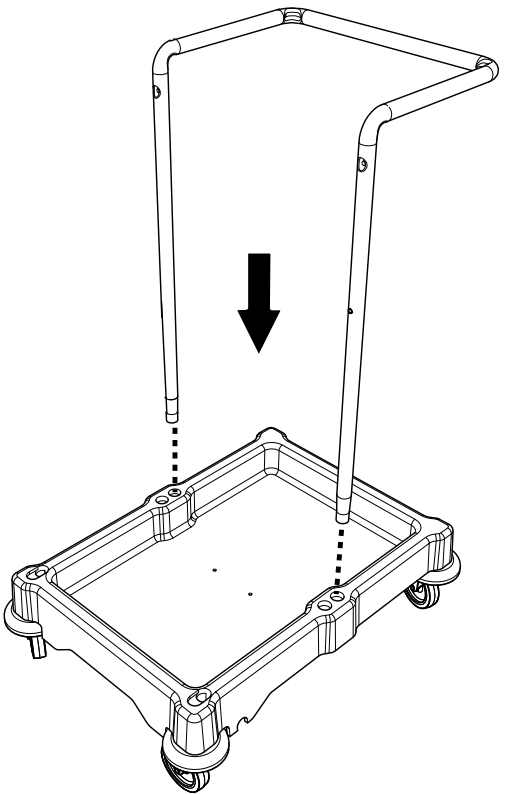

M8 25mm
Socket Bolt

ITEM	DESCRIPTION	QTY
1	LID ASSEMBLY	2
2	UPRIGHT	1
3	UPRIGHT	1
4	BASE	1
7	REPLACEMENT 70 LTR POLYBAGS(NO SHOWN)	1 X 10

M5 X 45

NBT-200

NSX-200/LLT-200

120 LTR

140 LTR

NSX-200/LLT-200

Notes:

A large rectangular area with rounded corners, containing 25 horizontal dotted lines for writing. The lines are evenly spaced and extend across the width of the page.

Numatic

numatic.com

Numatic International Limited (Head Office)